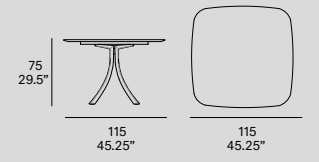

T920 295 Falcata indoor. Rectangular dining table / mesa rectangular. 295x115x75 / 116.25" x 45.25" x 29.5". W04 black stained. 111 FT graphite

T934R Falcata indoor. Round dining table / mesa redonda. Ø115x75 / Ø45.25" x 29.5". W04 black stained. 111 FT graphite

falcata indoor

[en] Tabletop made of solid wood from European oaks with 21 mm/0.83" of section. Structure made of high resistance aluminum profile and legs of injected aluminum, finished with polyester powder. The collection is also available in a lacquered version (MDF) and in European oak plywood. Optional junction box. Delivered unassembled.

lievore altherr molina, 2017

T920 140
—
Rectangular dining table
Table rectangulaire

T934 E
—
Elliptical dining table
Table elliptique

T920 180
—
Rectangular dining table
Table rectangulaire

T934 R
—
Round dining table
Table ronde