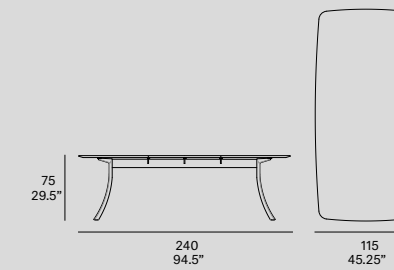

T920 295 Falcata indoor. Rectangular dining table / mesa rectangular. 295x115x75 / 116.25" x 45.25" x 29.5". W04 black stained. 111 FT graphite

T934R Falcata indoor. Round dining table / mesa redonda. Ø115x75 / Ø45.25" x 29.5". W04 black stained. 111 FT graphite

falcata indoor

[en] Tabletop made of solid wood from European oaks with 21 mm/0.83" of section. Structure made of high resistance aluminum profile and legs of injected aluminum, finished with polyester powder. The collection is also available in a lacquered version (MDF) and in European oak plywood. Optional junction box. Delivered unassembled.

lievore altherr molina, 2017

T920 140
—
Rectangular dining table
Table rectangulaire

T934 E
—
Elliptical dining table
Table elliptique

T920 180
—
Rectangular dining table
Table rectangulaire

T934 R
—
Round dining table
Table ronde

T920 240
—
Rectangular dining table
Table rectangulaire

T920 295
—
Rectangular dining table
Table rectangulaire