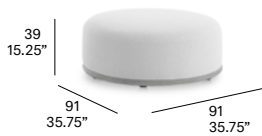

Cask Outdoor

Manufacturer: Expormim, Spain

REF	ARTI	OPTIONS	TOTAL (CAD$)

C396 Ottoman

frame

- 102 FT light grey, 108 FT oxide, 110 FT bronze, 111 FT graphite, 113 FT sage, 120 FT off white, 124 FT linen

cushions

- G21 5,220
- G22 5,580
- G23 5,994
- COM (1,40 / 1,50 > 2,80 m) 4,965

protective cover

+735

14,5 kg — 18 kg / 0,36 m³