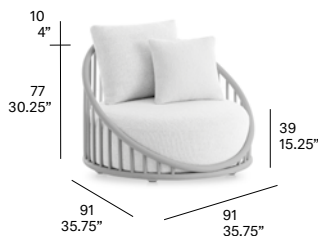

Cask Outdoor

Manufacturer: Expormim, Spain

REF ARTI OPTIONS TOTAL (CAD\$)

C390 A Armchair

frame

- 102 FT light grey, 108 FT oxide, 110 FT bronze, 111 FT graphite, 113 FT sage, 120 FT off white, 124 FT linen

cushions

- G21 8,709
- G22 8,907
- G23 9,261
- COM (1,40 / 1,50 > 2,80 m) 8,430

protective cover

+945

18 kg — 23 kg / 0,74 m³

C390 B Armchair

frame

- 102 FT light grey, 108 FT oxide, 110 FT bronze, 111 FT graphite, 113 FT sage, 120 FT off white, 124 FT linen

cushions

(1 cushion 45x45 cm / 17.75"x17.75" included)

- G21 8,604
- G22 8,835
- G23 9,252
- COM (1,40 / 1,50 > 2,80 m + 0,5 m) 8,274

protective cover

+945

18,5 kg — 23,5 kg / 0,74 m³

Cask Outdoor

Manufacturer: Expormim, Spain

(2 cushions 50x32 cm / 19.75"x12.5" included)

- G21 14,208
- G22 15,552
- G23 16,245
- COM (1,40 / 1,50 > 7,00 m + 1,0 m) 13,410

protective cover +1,233

38,5 kg — 47 kg / 1,64 m³

C392 B Loveseat

frame

- 102 FT light grey, 108 FT oxide, 110 FT bronze, 111 FT graphite, 113 FT sage, 120 FT off white, 124 FT linen