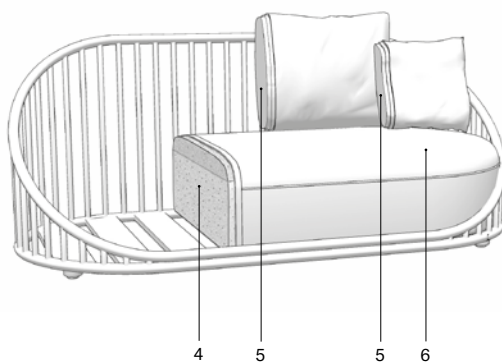

1. 1 Structure made of high resistance aluminum tube finished with polyester powder.
2. 2 Seat frame made of high resistance aluminum profile, finished with polyester powder.
3. 3 "SYNO®" protective caps.

backrest option - A

1. 4 Expanded poliurethane seat and back cushion with removable waterproof and fireproof cover made of polyester with special anti-mould and anti-bacterial treatment.
2. 5 Loose cushions padded with polyester fibre with removable waterproof and fireproof cover made of polyester with special anti-mould and anti-bacterial treatment.
3. 6 Removable seat, back and loose cushion upholstered in G21, G22, G23 technical fabrics.

backrest option - B

backrest option - B