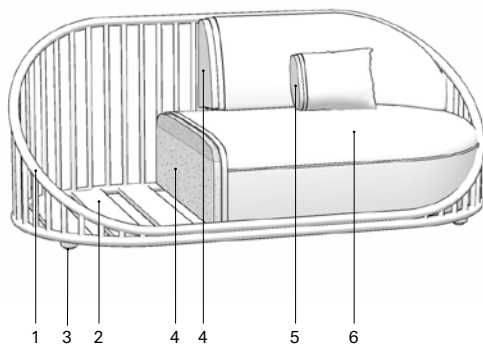

backrest option - A

- 1 Structure made of high resistance aluminum tube finished with polyester powder.
- 2 Seat frame made of high resistance aluminum profile, finished with polyester powder.
- 3 "SYNO®" protective caps.