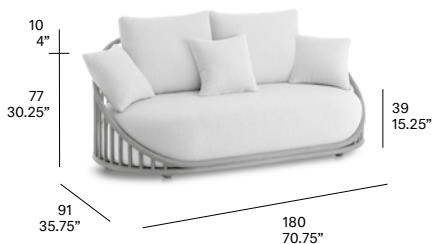

cushions

- G21 8,709
- G22 8,907
- G23 9,261
- COM (1,40 / 1,50 > 2,80 m) 8,430

protective cover

+945

18 kg — 23 kg / 0,74 m³

C390 B Armchair

frame

- 102 FT light grey, 108 FT oxide, 110 FT bronze, 111 FT graphite, 113 FT sage, 120 FT off white, 124 FT linen

cushions

(1 cushion 45x45 cm / 17.75"x17.75" included)

- G21 8,604
- G22 8,835
- G23 9,252
- COM (1,40 / 1,50 > 2,80 m + 0,5 m) 8,274

protective cover

+945

18,5 kg — 23,5 kg / 0,74 m³

Cask Outdoor

Manufacturer: Expormim, Spain

REF	ARTI	OPTIONS	TOTAL (CAD\$)
-----	------	---------	---------------

C392 A Loveseat

frame

- 102 FT light grey, 108 FT oxide, 110 FT bronze, 111 FT graphite, 113 FT sage, 120 FT off white, 124 FT linen

cushions

(2 cushions 50x32 cm / 19.75"x12.5" included)

- G21 14,208
- G22 15,552
- G23 16,245
- COM (1,40 / 1,50 > 7,00 m + 1,0 m) 13,410

protective cover +1,233

38,5 kg — 47 kg / 1,64 m³

C392 B Loveseat

frame

- 102 FT light grey, 108 FT oxide, 110 FT bronze, 111 FT graphite, 113 FT sage, 120 FT off white, 124 FT linen