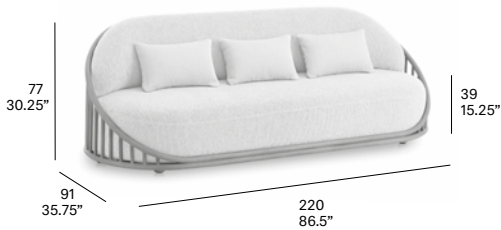

Cask Outdoor

Manufacturer: Expormim, Spain

REF	ARTI	OPTIONS	TOTAL (CAD$)

C393 A Sofa

frame

- 102 FT light grey, 108 FT oxide, 110 FT bronze, 111 FT graphite, 113 FT sage, 120 FT off white, 124 FT linen

cushions

(3 cushions 50x32 cm / 19.75"x12.5" included)

· G21	16,293
· G22	17,079
· G23	18,165
· COM (1,40 / 1,50 > 8,00 m + 1,5 m)	15,345

protective cover +1,485

44 kg — 55 kg / 1,92 m³