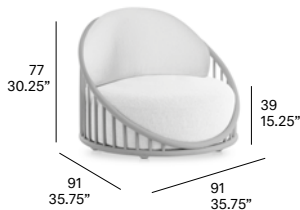

Cask Outdoor

Manufacturer: Expormim, Spain

REF ARTI OPTIONS TOTAL (CAD\$)

C390 A Armchair

frame

- 102 FT light grey, 108 FT oxide, 110 FT bronze, 111 FT graphite, 113 FT sage, 120 FT off white, 124 FT linen

cushions

- G21 8,709
- G22 8,907
- G23 9,261
- COM (1,40 / 1,50 > 2,80 m) 8,430

protective cover

+945

18 kg — 23 kg / 0,74 m³

C390 B Armchair

frame

- 102 FT light grey, 108 FT oxide, 110 FT bronze, 111 FT graphite, 113 FT sage, 120 FT off white, 124 FT linen

(2 cushions 50x32 cm / 19.75"x12.5" included)

- G21 14,208
- G22 15,552
- G23 16,245
- COM (1,40 / 1,50 > 7,00 m + 1,0 m) 13,410

protective cover +1,233

38,5 kg — 47 kg / 1,64 m³

C392 B Loveseat

frame

- 102 FT light grey, 108 FT oxide, 110 FT bronze, 111 FT graphite, 113 FT sage, 120 FT off white, 124 FT linen