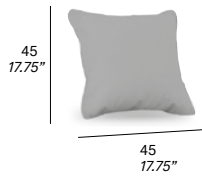

Cask Outdoor

Manufacturer: Expormim, Spain

REF	ARTI	OPTIONS	TOTAL (CAD$)

C997 Cushion

· G21	195
· G22	234
· G23	264
· COM (1,40 / 1,50 > 0,50 m)	174

FR polyester fibre +15

0,34 kg — 0,35 kg / 0,03 m³