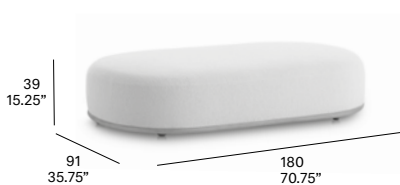

cushions

- G21 5,220
- G22 5,580
- G23 5,994
- COM (1,40 / 1,50 > 2,80 m) 4,965

protective cover

+735

14,5 kg — 18 kg / 0,36 m³

C397 XL Ottoman

frame

- 102 FT light grey, 108 FT oxide, 110 FT bronze, 111 FT graphite, 113 FT sage, 120 FT off white, 124 FT linen