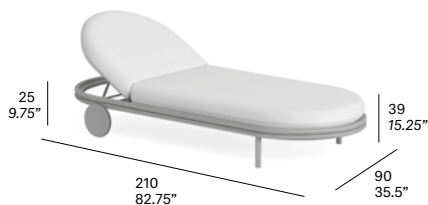

Cask Outdoor

Manufacturer: Expormim, Spain

REF	ARTI	OPTIONS	TOTAL (CAD$)

C398 Chaise longue with wheels

frame

- 102 FT light grey, 108 FT oxide, 110 FT bronze, 111 FT graphite, 113 FT sage, 120 FT off white, 124 FT linen

cushions

- G21 9,798
- G22 9,996
- G23 10,350
- COM (1,40 / 1,50 > 2,80 m) 9,591

protective cover

+1,206

32 kg — 40 kg / 0,90 m³ —