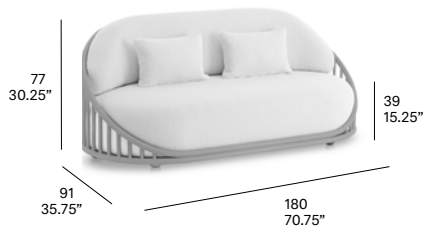

Cask Outdoor

Manufacturer: Expormim, Spain

REF	ARTI	OPTIONS	TOTAL (CAD$)

C392 A Loveseat

frame

- 102 FT light grey, 108 FT oxide, 110 FT bronze, 111 FT graphite, 113 FT sage, 120 FT off white, 124 FT linen

cushions

(2 cushions 50x32 cm / 19.75"x12.5" included)

- G21 14,208
- G22 15,552
- G23 16,245
- COM (1,40 / 1,50 > 7,00 m + 1,0 m) 13,410

protective cover +1,233

38,5 kg — 47 kg / 1,64 m³