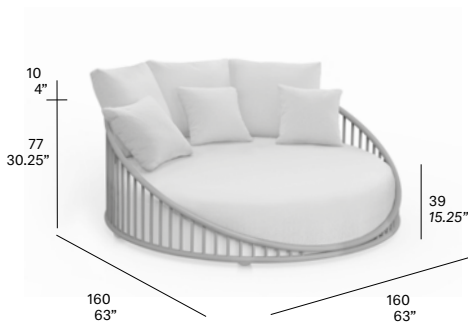

cushions

- G21 9,798
- G22 9,996
- G23 10,350
- COM (1,40 / 1,50 > 2,80 m) 9,591

protective cover

+1,206

32 kg — 40 kg / 0,90 m³ —

C399 Round daybed

frame

- 102 FT light grey, 108 FT oxide, 110 FT bronze, 111 FT graphite, 113 FT sage, 120 FT off white, 124 FT linen

cushions

(3 cushions 45x45 cm / 17.75"x17.75" included)

- G21 17,832
- G22 18,399
- G23 19,425
- COM (1,40 / 1,50 > 8,10 m + 1,5 m) 17,022

protective cover

+1,335

47 kg — 61 kg / 2,23 m³

Cask Outdoor

Manufacturer: Expormim, Spain