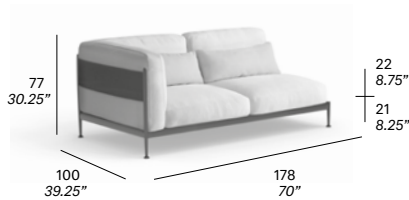

- G21 19,179
- G22 19,830
- G23 21,009
- COM (1,40 / 1,50 > 11,00 m + 1,2 m) 18,492

protective cover

+1,170

64 kg — 82 kg / 2,30 m³

HEAVY FURNITURE

C064 XL Sofa

sofá XL / canapé XL / XL-Sofa

frame *

- 102 FT light grey, 108 FT oxide, 110 FT bronze, 111 FT graphite, 113 FT sage, 120 FT off white, 124 FT linen

belt *

- Zander, Premium Sunbrella Sling

cushions

(2 cushions 70x27 cm / 27.5"x10.75"

+ 1 cushion 77x27 cm / 30.25"x10.75" included)

- G21 21,276
- G22 22,047
- G23 23,445
- COM (1,40 / 1,50 > 10,50 m + 1,8 m) 20,319

protective cover

+1,347

68 kg — 89 kg / 2,50 m³

HEAVY FURNITURE

* included in price

REF	ARTICLE	OPTIONS	TOTAL (CAD\$)
-----	---------	---------	---------------

C070 Left side module

frame *

- 102 FT light grey, 108 FT oxide, 110 FT bronze, 111 FT graphite, 113 FT sage, 120 FT off white, 124 FT linen

belt *

- Zander, Premium Sunbrella Sling

cushions
(1 cushion 70x27 cm / 27.5"x10.75"
+ 1 cushion 77x27 cm / 30.25"x10.75" included)