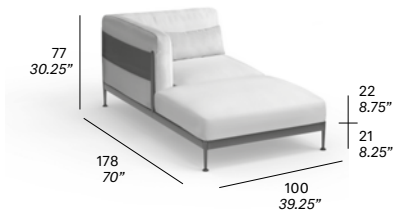

REF	ARTICLE	OPTIONS	TOTAL (CAD$)

C073 Left chaise longue module

frame *

- 102 FT light grey, 108 FT oxide, 110 FT bronze, 111 FT graphite, 113 FT sage, 120 FT off white, 124 FT linen

belt *

- Zander, Premium Sunbrella Sling

cushions
(1 cushion 70x27 cm / 27.5"x10.75" included)

- G21 13,404
- G22 13,824
- G23 14,652
- COM (1,40 / 1,50 > 5,10 m + 0,6 m) 12,762

protective cover +1,035

41 kg — 54 kg / 1,57 m³