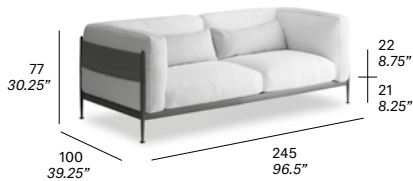

belt *

- Zander, Premium Sunbrella Sling

cushions
(2 cushions 58x30 cm / 22.75"x11.75" included)

- G21 9,030
- G22 9,264
- G23 9,696
- COM (1,40 / 1,50 > 2,50 m + 1,2 m) 8,709

protective cover +741

22 kg — 30 kg / 0,61 m³

C061 Armchair

frame *

- 102 FT light grey, 108 FT oxide, 110 FT bronze, 111 FT graphite, 113 FT sage, 120 FT off white, 124 FT linen

belt *

- Zander, Premium Sunbrella Sling

cushions
(1 cushion 50x27 cm / 19.75"x10.75" included)

C063 Sofa

frame *

- 102 FT light grey, 108 FT oxide, 110 FT bronze, 111 FT graphite, 113 FT sage, 120 FT off white, 124 FT linen

belt *

- Zander, Premium Sunbrella Sling

cushions

(2 cushions 90x27 cm / 35.5"x10.75" included)

- G21 19,179
- G22 19,830
- G23 21,009
- COM (1,40 / 1,50 > 11,00 m + 1,2 m) 18,492

protective cover

+1,170

64 kg — 82 kg / 2,30 m³

HEAVY FURNITURE

C064 XL Sofa

sofá XL / canapé XL / XL-Sofa

frame *