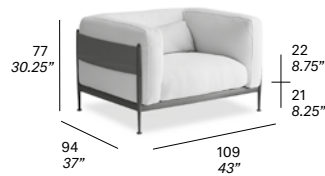

reinforced
polypropylene slats

technical fabric belt

REF	ARTICLE	OPTIONS	TOTAL (CAD\$)
-----	---------	---------	---------------

C060 Armchair

frame *

- 102 FT light grey, 108 FT oxide, 110 FT bronze, 111 FT graphite, 113 FT sage, 120 FT off white, 124 FT linen

belt *

- Zander, Premium Sunbrella Sling

cushions
(2 cushions 58x30 cm / 22.75"x11.75" included)

- G21 9,030
- G22 9,264
- G23 9,696
- COM (1,40 / 1,50 > 2,50 m + 1,2 m) 8,709

protective cover +741

22 kg — 30 kg / 0,61 m³

C061 Armchair

frame *

- 102 FT light grey, 108 FT oxide, 110 FT bronze, 111 FT graphite, 113 FT sage, 120 FT off white, 124 FT linen

belt *

- Zander, Premium Sunbrella Sling

cushions
(1 cushion 50x27 cm / 19.75"x10.75" included)

width: 364 cm / 143.25"

depth: 184 cm / 72.5"

height: 77 cm / 30.25"

 107 kg —  141 kg / 3,87 m³

cushions

G21	36,558
G22	37,653
G23	39,732
COM	34,977
(1,40 / 1,50 > 14,10 m + 2,4 m)	

OBI 04 Modular composition