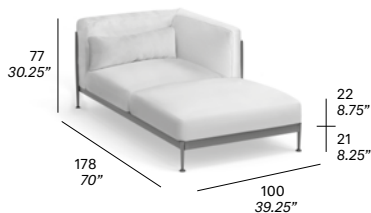

C073 Left chaise longue module

frame *

- 102 FT light grey, 108 FT oxide, 110 FT bronze, 111 FT graphite, 113 FT sage, 120 FT off white, 124 FT linen

belt *

- Zander, Premium Sunbrella Sling

cushions
(1 cushion 70x27 cm / 27.5"x10.75" included)

- G21 13,404
- G22 13,824
- G23 14,652
- COM (1,40 / 1,50 > 5,10 m + 0,6 m) 12,762

protective cover +1,035

41 kg — 54 kg / 1,57 m³

C074 Right chaise longue module

frame *

- 102 FT light grey, 108 FT oxide, 110 FT bronze, 111 FT graphite, 113 FT sage, 120 FT off white, 124 FT linen