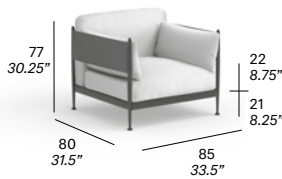

reinforced
polypropylene slats

technical fabric belt

REF	ARTICLE	OPTIONS	TOTAL (CAD\$)
-----	---------	---------	---------------

C060 Armchair

frame *

- 102 FT light grey, 108 FT oxide, 110 FT bronze, 111 FT graphite, 113 FT sage, 120 FT off white, 124 FT linen

belt *

- Zander, Premium Sunbrella Sling

cushions
(2 cushions 58x30 cm / 22.75"x11.75" included)

- G21 9,030
- G22 9,264
- G23 9,696
- COM (1,40 / 1,50 > 2,50 m + 1,2 m) 8,709

protective cover +741

22 kg — 30 kg / 0,61 m³

2 cushions 70x27 cm / 27.5"x10.75" + 1 cushion 77x27 cm / 30.25"x10.75" + included

width: 284 cm / 111.75"
depth: 184 cm / 72.5"
height: 77 cm / 30.25"

 87 kg —  113 kg / 3,14 m³

cushions

G21	28,197
G22	29,115
G23	30,843
COM	26,889
(1,40 / 1,50 > 11,60 m + 1,8 m)	

width: 364 cm / 143.25"

depth: 184 cm / 72.5"

height: 77 cm / 30.25"

 107 kg —  141 kg / 3,87 m³

cushions

G21	36,558
G22	37,653
G23	39,732
COM	34,977
(1,40 / 1,50 > 14,10 m + 2,4 m)	

OBI 04 Modular composition