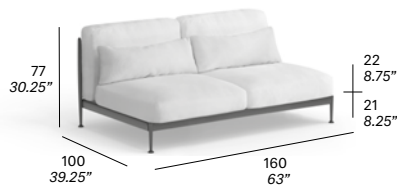

- G21 14,793
- G22 15,291
- G23 16,191
- COM (1,40 / 1,50 > 6,50 m + 1,2 m) 14,127

protective cover +1,035

46 kg — 59 kg / 1,57 m³

C071 Right side module

frame *

- 102 FT light grey, 108 FT oxide, 110 FT bronze, 111 FT graphite, 113 FT sage, 120 FT off white, 124 FT linen

belt *

- Zander, Premium Sunbrella Sling

cushions
(1 cushion 70x27 cm / 27.5"x10.75"
+ 1 cushion 77x27 cm / 30.25"x10.75" included)

- G21 14,793
- G22 15,291
- G23 16,191
- COM (1,40 / 1,50 > 6,50 m + 1,2 m) 14,127

belt *

- Zander, Premium Sunbrella Sling

cushions
(1 cushion 77x27 cm / 30.25"x10.75" included)

- G21 8,361
- G22 8,538
- G23 8,889
- COM (1,40 / 1,50 > 2,50 m + 0,6 m) 8,088

protective cover +933

20 kg — 28 kg / 0,73 m³

C078 Double central module

frame *

- 102 FT light grey, 108 FT oxide, 110 FT bronze, 111 FT graphite, 113 FT sage, 120 FT off white, 124 FT linen

belt *

- Zander, Premium Sunbrella Sling

cushions
(2 cushions 77x27 cm / 30.25"x10.75" included)