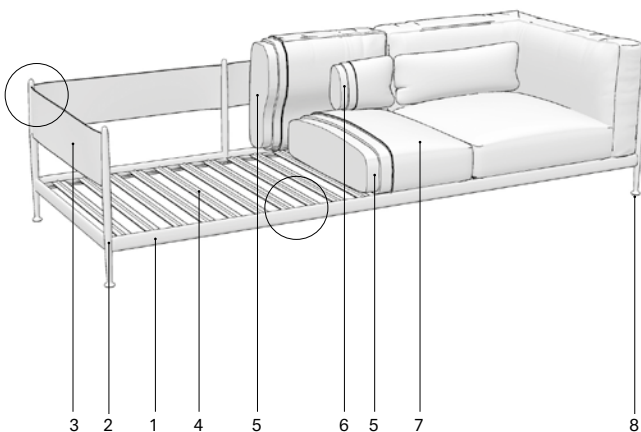

Obi. Ludovica + Roberto Palomba, 2022

[en] Modular collection with structure made of high resistance aluminum profile and legs of injected aluminum, finished with polyester powder. Belt made of Zander technical fabric. Possibility of customization through a wide variety of technical fabrics completely suitable for outdoor use. Removable upholstered cover.

1. 1 Structure made of high resistance aluminum profile, finished with polyester powder.
2. 2 Legs of injected aluminum, finished with polyester powder.
3. 3 Belt made of Zander technical fabric.
4. 4 Seat frame manufactured with polypropylene slats and reinforced with fiberglass.
5. 5 Expanded poliurethane seat, arms and backrest cushion with removable waterproof and fireproof cover made of polyester with special anti-mould and anti-bacterial treatment.
6. 6 Loose cushions padded with polyester fibre with removable waterproof and fireproof cover made of polyester with special anti-mould and anti-bacterial treatment.
7. 7 Removable seat, arms, backrest and loose cushion upholstered in G21, G22, G23 technical fabrics.
8. 8 "SYNO®" protective caps.