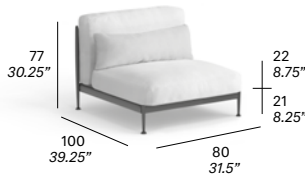

- G21 14,793
- G22 15,291
- G23 16,191
- COM (1,40 / 1,50 > 6,50 m + 1,2 m) 14,127

protective cover +1,035

46 kg — 59 kg / 1,57 m³

C071 Right side module

frame *

- 102 FT light grey, 108 FT oxide, 110 FT bronze, 111 FT graphite, 113 FT sage, 120 FT off white, 124 FT linen

belt *

- Zander, Premium Sunbrella Sling

cushions
(1 cushion 70x27 cm / 27.5"x10.75"
+ 1 cushion 77x27 cm / 30.25"x10.75" included)

- G21 14,793
- G22 15,291
- G23 16,191
- COM (1,40 / 1,50 > 6,50 m + 1,2 m) 14,127

protective cover +1,035

46 kg — 59 kg / 1,57 m³

* included in price

REF	ARTICLE	OPTIONS	TOTAL (CAD\$)
-----	---------	---------	---------------

C072 Central module

frame *

- 102 FT light grey, 108 FT oxide, 110 FT bronze, 111 FT graphite, 113 FT sage, 120 FT off white, 124 FT linen

belt *

- Zander, Premium Sunbrella Sling

cushions
(1 cushion 77x27 cm / 30.25"x10.75" included)

- G21 8,361
- G22 8,538
- G23 8,889
- COM (1,40 / 1,50 > 2,50 m + 0,6 m) 8,088

protective cover +933

20 kg — 28 kg / 0,73 m³