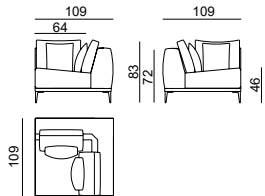

Alfil

Manufacturer: Lebom, Spain

Alfil

Fabrics

P0 COM	P1	P2	P3	Vol (ft³)

CAD $

Module 80 chaise arm
R 109437
L 109438

$4,664	$5,265	$5,862	$6,462	47.86

Module 100 chaise arm
R 109447
L 109448

$5,178	$5,844	$6,507	$7,176	56.88

Corner
109470

$4,447	$5,178	$5,913	$6,645	30.66

Module 80 terminal
R 109483
L 109484

$3,881	$4,382	$4,885	$5,389	43.44

Terminal corner
R 109486
L 109487

$7,169	$8,118	$9,063	$10,008	59.97