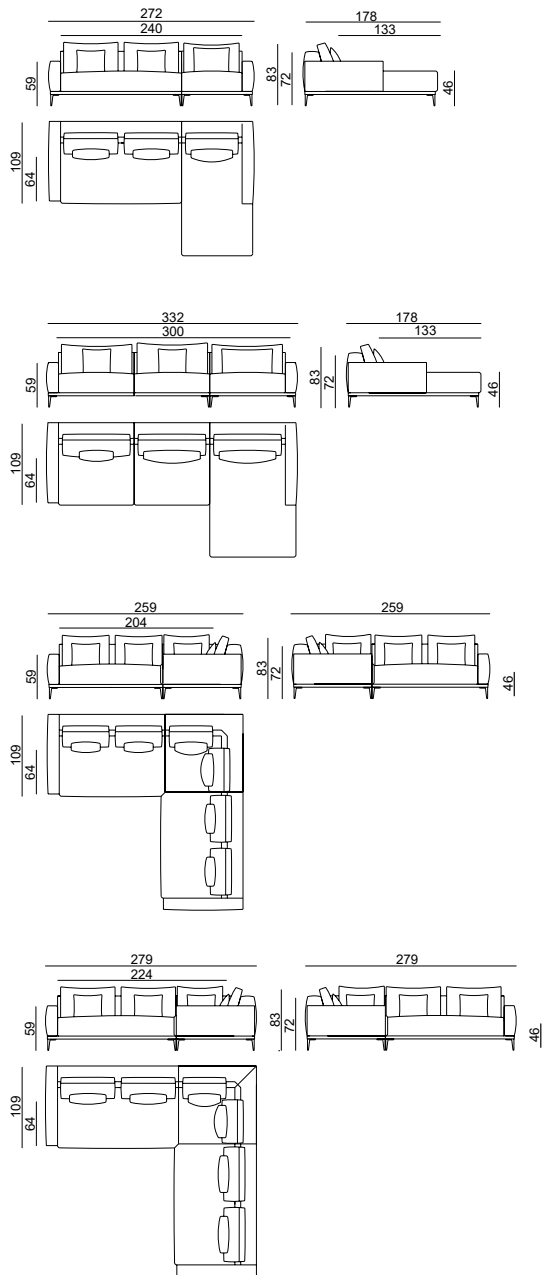

Alfil

Manufacturer: Lebom, Spain

Alfil

Fabrics

P0 COM	P1	P2	P3	Vol (ft³)

CAD $

	P0 COM	P1	P2	P3	Vol (ft³)
Chaise longue 272	$11,026	$12,486	$13,938	$15,397	101.01
Chaise longue 332	$13,120	$14,759	$16,391	$18,030	124.33
Corner 259	$16,080	$18,344	$20,610	$22,874	125.54
Corner 279	$17,171	$19,620	$22,066	$24,516	136.97