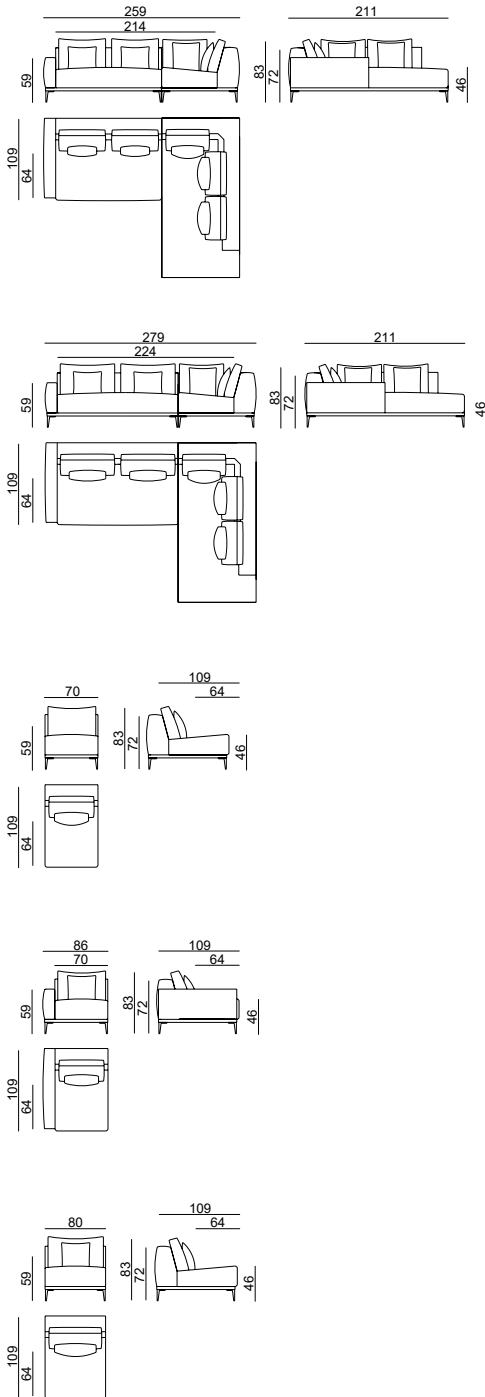

Alfil

Manufacturer: Lebom, Spain

Alfil

Fabrics

P0 COM	P1	P2	P3	Vol (ft³)

CAD $

	P0 COM	P1	P2	P3	Vol (ft³)
Terminal corner 259	$12,986	$14,700	$16,412	$18,123	107.41
Terminal corner 279	$13,531	$15,339	$17,140	$18,944	113.12
Module 70 109456	$2,698	$3,019	$3,343	$3,667	22.86
Module 70 arm R 109454 L 109455	$3,264	$3,654	$4,040	$4,426	27.43
Module 80 109436	$2,929	$3,312	$3,692	$4,074	25.72