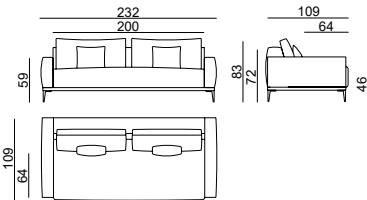

Alfil

Manufacturer: Lebom, Spain

Alfil

Fabrics

P0 COM	P1	P2	P3	Vol (ft³)

CAD $

	P0 COM	P1	P2	P3	Vol (ft³)
Armchair 109410	$3,971	$4,492	$5,009	$5,527	30.29
2 seater 109420	$5,782	$6,590	$7,397	$8,201	46.29
3 seater small 109450	$6,248	$7,083	$7,921	$8,756	52.01
3 seater 109430	$7,231	$8,177	$9,122	$10,067	57.72
4 seater (2 Modules) 109440	$8,632	$9,688	$10,743	$11,799	72.01
Chaise longue 242	$10,181	$11,506	$12,827	$14,152	90.78