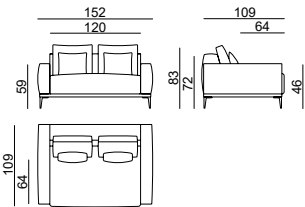

Alfil

Manufacturer: Lebom, Spain

Alfil

Fabrics

P0 COM	P1	P2	P3	Vol (ft³)

CAD $

	P0 COM	P1	P2	P3	Vol (ft³)
Armchair 109410	$3,971	$4,492	$5,009	$5,527	30.29
2 seater 109420	$5,782	$6,590	$7,397	$8,201	46.29
3 seater small 109450	$6,248	$7,083	$7,921	$8,756	52.01
3 seater 109430	$7,231	$8,177	$9,122	$10,067	57.72
4 seater (2 Modules) 109440	$8,632	$9,688	$10,743	$11,799	72.01
Chaise longue 242	$10,181	$11,506	$12,827	$14,152	90.78