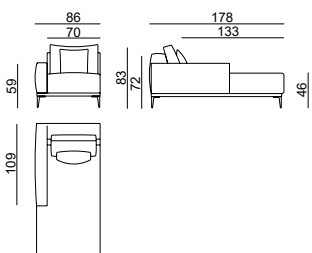

Alfil

Manufacturer: Lebom, Spain

Alfil

Fabrics

	P0 COM	P1	P2	P3	Vol (ft³)
CAD $					
Module 80 arm R 109434 L 109435	$3,616	$4,088	$4,561	$5,034	30.29
Module 100 109446	$3,626	$4,071	$4,513	$4,954	31.43
Module 100 arm R 109444 L 109445	$4,316	$4,844	$5,372	$5,900	36.01
Module 140 arm 109452 109453	$5,817	$6,583	$7,349	$8,114	47.44
Module 160 arm R 109432 L 109433	$6,362	$7,221	$8,076	$8,936	53.15
Module 70 chaise arm R 109457 L 109458	$4,364	$4,923	$5,479	$6,038	43.34