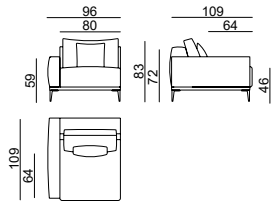

Alfil

Manufacturer: Lebom, Spain

Alfil

Fabrics

	P0 COM	P1	P2	P3	Vol (ft³)
CAD $					
Module 80 arm R 109434 L 109435	$3,616	$4,088	$4,561	$5,034	30.29
Module 100 109446	$3,626	$4,071	$4,513	$4,954	31.43
Module 100 arm R 109444 L 109445	$4,316	$4,844	$5,372	$5,900	36.01
Module 140 arm 109452 109453	$5,817	$6,583	$7,349	$8,114	47.44
Module 160 arm R 109432 L 109433	$6,362	$7,221	$8,076	$8,936	53.15
Module 70 chaise arm R 109457 L 109458	$4,364	$4,923	$5,479	$6,038	43.34