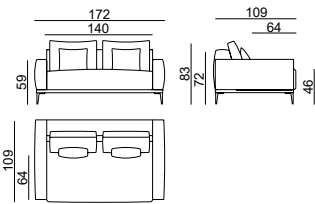

Alfil

Manufacturer: Lebom, Spain

Alfil

Fabrics

P0 COM	P1	P2	P3	Vol (ft³)

CAD $

	P0 COM	P1	P2	P3	Vol (ft³)
Armchair 109410	$3,971	$4,492	$5,009	$5,527	30.29
2 seater 109420	$5,782	$6,590	$7,397	$8,201	46.29
3 seater small 109450	$6,248	$7,083	$7,921	$8,756	52.01
3 seater 109430	$7,231	$8,177	$9,122	$10,067	57.72
4 seater (2 Modules) 109440	$8,632	$9,688	$10,743	$11,799	72.01
Chaise longue 242	$10,181	$11,506	$12,827	$14,152	90.78