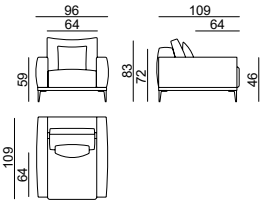

Alfil

Manufacturer: Lebom, Spain

Alfil

Fabrics

P0 COM	P1	P2	P3	Vol (ft³)

CAD $

	P0 COM	P1	P2	P3	Vol (ft³)
Armchair 109410	$3,971	$4,492	$5,009	$5,527	30.29
2 seater 109420	$5,782	$6,590	$7,397	$8,201	46.29
3 seater small 109450	$6,248	$7,083	$7,921	$8,756	52.01
3 seater 109430	$7,231	$8,177	$9,122	$10,067	57.72
4 seater (2 Modules) 109440	$8,632	$9,688	$10,743	$11,799	72.01
Chaise longue 242	$10,181	$11,506	$12,827	$14,152	90.78