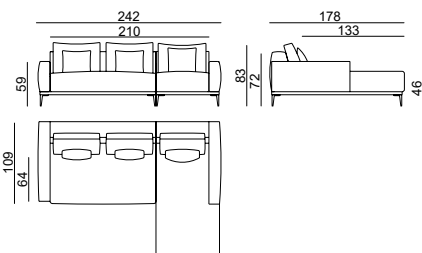

Alfil

Manufacturer: Lebom, Spain

Alfil

Fabrics

P0 COM	P1	P2	P3	Vol (ft³)

CAD $

	P0 COM	P1	P2	P3	Vol (ft³)
Armchair 109410	$3,971	$4,492	$5,009	$5,527	30.29
2 seater 109420	$5,782	$6,590	$7,397	$8,201	46.29
3 seater small 109450	$6,248	$7,083	$7,921	$8,756	52.01
3 seater 109430	$7,231	$8,177	$9,122	$10,067	57.72
4 seater (2 Modules) 109440	$8,632	$9,688	$10,743	$11,799	72.01
Chaise longue 242	$10,181	$11,506	$12,827	$14,152	90.78