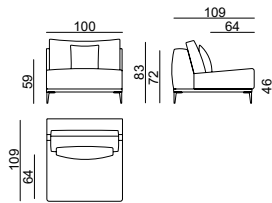

Alfil

Manufacturer: Lebom, Spain

Alfil

Fabrics

	P0 COM	P1	P2	P3	Vol (ft³)
CAD $					
Module 80 arm R 109434 L 109435	$3,616	$4,088	$4,561	$5,034	30.29
Module 100 109446	$3,626	$4,071	$4,513	$4,954	31.43
Module 100 arm R 109444 L 109445	$4,316	$4,844	$5,372	$5,900	36.01
Module 140 arm 109452 109453	$5,817	$6,583	$7,349	$8,114	47.44
Module 160 arm R 109432 L 109433	$6,362	$7,221	$8,076	$8,936	53.15
Module 70 chaise arm R 109457 L 109458	$4,364	$4,923	$5,479	$6,038	43.34