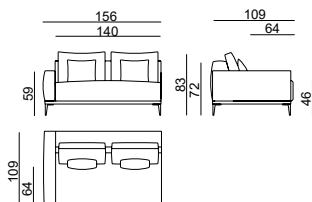

Alfil

Manufacturer: Lebom, Spain

Alfil

Fabrics

	P0 COM	P1	P2	P3	Vol (ft³)
CAD $					
Module 80 arm R 109434 L 109435	$3,616	$4,088	$4,561	$5,034	30.29
Module 100 109446	$3,626	$4,071	$4,513	$4,954	31.43
Module 100 arm R 109444 L 109445	$4,316	$4,844	$5,372	$5,900	36.01
Module 140 arm 109452 109453	$5,817	$6,583	$7,349	$8,114	47.44
Module 160 arm R 109432 L 109433	$6,362	$7,221	$8,076	$8,936	53.15
Module 70 chaise arm R 109457 L 109458	$4,364	$4,923	$5,479	$6,038	43.34