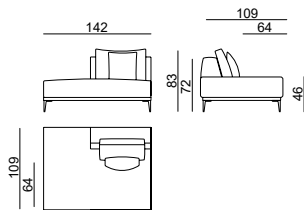

Alfil

Manufacturer: Lebom, Spain

Alfil

Fabrics

P0 COM	P1	P2	P3	Vol (ft³)

CAD $

Module 80 chaise arm
R 109437
L 109438

$4,664	$5,265	$5,862	$6,462	47.86

Module 100 chaise arm
R 109447
L 109448

$5,178	$5,844	$6,507	$7,176	56.88

Corner
109470

$4,447	$5,178	$5,913	$6,645	30.66

Module 80 terminal
R 109483
L 109484

$3,881	$4,382	$4,885	$5,389	43.44

Terminal corner
R 109486
L 109487

$7,169	$8,118	$9,063	$10,008	59.97