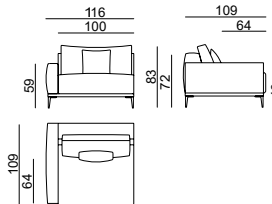

Alfil

Manufacturer: Lebom, Spain

Alfil

Fabrics

	P0 COM	P1	P2	P3	Vol (ft³)
CAD $					
Module 80 arm R 109434 L 109435	$3,616	$4,088	$4,561	$5,034	30.29
Module 100 109446	$3,626	$4,071	$4,513	$4,954	31.43
Module 100 arm R 109444 L 109445	$4,316	$4,844	$5,372	$5,900	36.01
Module 140 arm 109452 109453	$5,817	$6,583	$7,349	$8,114	47.44
Module 160 arm R 109432 L 109433	$6,362	$7,221	$8,076	$8,936	53.15
Module 70 chaise arm R 109457 L 109458	$4,364	$4,923	$5,479	$6,038	43.34