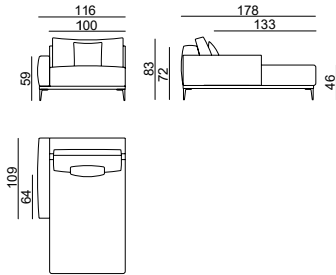

Alfil

Manufacturer: Lebom, Spain

Alfil

Fabrics

P0 COM	P1	P2	P3	Vol (ft³)

CAD $

Module 80 chaise arm
R 109437
L 109438

$4,664	$5,265	$5,862	$6,462	47.86

Module 100 chaise arm
R 109447
L 109448

$5,178	$5,844	$6,507	$7,176	56.88

Corner
109470

$4,447	$5,178	$5,913	$6,645	30.66

Module 80 terminal
R 109483
L 109484

$3,881	$4,382	$4,885	$5,389	43.44

Terminal corner
R 109486
L 109487

$7,169	$8,118	$9,063	$10,008	59.97