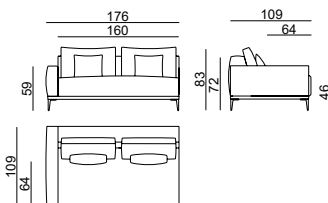

Alfil

Manufacturer: Lebom, Spain

Alfil

Fabrics

	P0 COM	P1	P2	P3	Vol (ft³)
CAD $					
Module 80 arm R 109434 L 109435	$3,616	$4,088	$4,561	$5,034	30.29
Module 100 109446	$3,626	$4,071	$4,513	$4,954	31.43
Module 100 arm R 109444 L 109445	$4,316	$4,844	$5,372	$5,900	36.01
Module 140 arm 109452 109453	$5,817	$6,583	$7,349	$8,114	47.44
Module 160 arm R 109432 L 109433	$6,362	$7,221	$8,076	$8,936	53.15
Module 70 chaise arm R 109457 L 109458	$4,364	$4,923	$5,479	$6,038	43.34