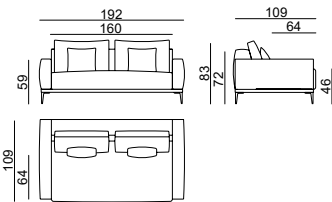

Alfil

Manufacturer: Lebom, Spain

Alfil

Fabrics

P0 COM	P1	P2	P3	Vol (ft³)

CAD $

	P0 COM	P1	P2	P3	Vol (ft³)
Armchair 109410	$3,971	$4,492	$5,009	$5,527	30.29
2 seater 109420	$5,782	$6,590	$7,397	$8,201	46.29
3 seater small 109450	$6,248	$7,083	$7,921	$8,756	52.01
3 seater 109430	$7,231	$8,177	$9,122	$10,067	57.72
4 seater (2 Modules) 109440	$8,632	$9,688	$10,743	$11,799	72.01
Chaise longue 242	$10,181	$11,506	$12,827	$14,152	90.78