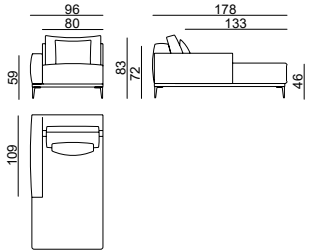

Alfil

Manufacturer: Lebom, Spain

Alfil

Fabrics

P0 COM	P1	P2	P3	Vol (ft³)

CAD $

Module 80 chaise arm
R 109437
L 109438

$4,664	$5,265	$5,862	$6,462	47.86

Module 100 chaise arm
R 109447
L 109448

$5,178	$5,844	$6,507	$7,176	56.88

Corner
109470

$4,447	$5,178	$5,913	$6,645	30.66

Module 80 terminal
R 109483
L 109484

$3,881	$4,382	$4,885	$5,389	43.44

Terminal corner
R 109486
L 109487

$7,169	$8,118	$9,063	$10,008	59.97