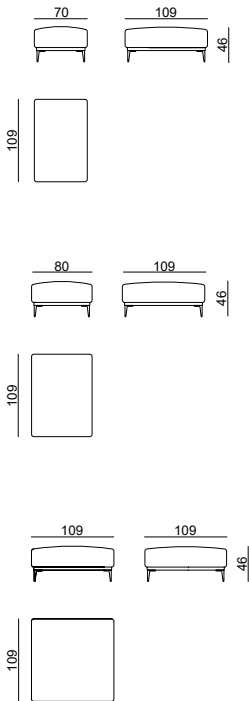

Alfil

Manufacturer: Lebom, Spain

Alfil

Fabrics

P0 COM	P1	P2	P3	Vol (ft³)

CAD $

	P0 COM	P1	P2	P3	Vol (ft³)
Island 70x109 109460	$1,998	$2,236	$2,477	$2,715	10.42
Island 80x109 109461	$2,118	$2,370	$2,629	$2,881	11.72
Island 109x109 109462	$2,332	$2,608	$2,895	$3,171	13.98

COM Orders are subject to following charges per manufacturer: $18 per yard (any fabric) - Minimum: $200.

Tusch Seating International Inc.
251 Bartley Dr. Unit #4
Toronto, ON M4A 2N7 Canada
www.tuschseating.com

T 416.368.6100
F 416.368.4477
T 888.368.6101
info@tuschseating.com