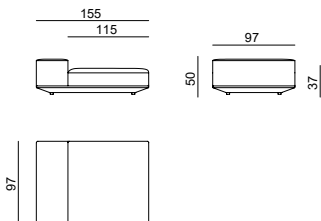

Mod. 115 low arm no backrest R 114454 L 114455

$5,375	$6,044	$6,707	$7,376	24.32