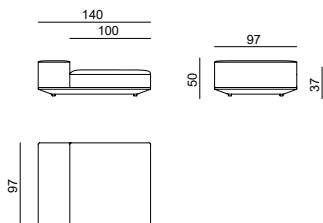

**Mod. 100 low arm
no backrest
R 114446
L 114447**

$5,009	$5,672	$6,341	$7,004	22.11