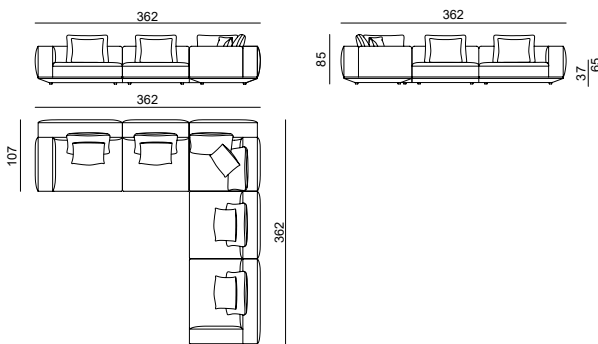

Large XS

Fabrics				
P0 COM	P1	P2	P3	Vol (ft³)
CAD \$				

**Mod. 100 high
arm + Mod. 100
+ Corner + Mod
100 + Mod. 100
high arm**

\$29,946	\$33,996	\$38,026	\$42,069	296.75
----------	----------	----------	----------	--------