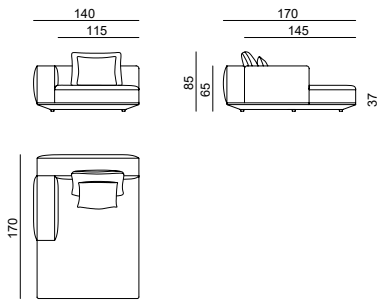

Large

Manufacturer: Lebom, Spain

Large XS

Fabrics

P0 COM	P1	P2	P3	Vol (ft³)
CAD $				

**Mod. 115 chaise
arm
R 114456
L 114457**

$8,108	$9,446	$10,778	$12,110	70.56