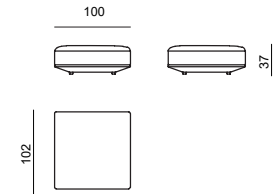

Large

Manufacturer: Lebom, Spain

Large XS

Fabrics

P0 COM	P1	P2	P3	Vol (ft³)

CAD $

**Island 100x100
114460**

$2,950	$3,433	$3,916	$4,399	11.31