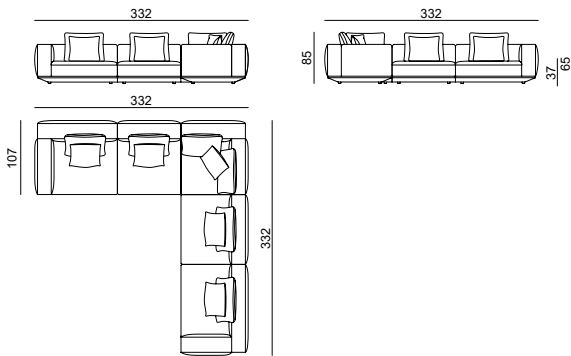

Large XS

Fabrics				
P0 COM	P1	P2	P3	Vol (ft³)
CAD \$				

**Mod. 100 high
arm + Mod. 100
+ Corner + Mod
100 + Mod. 100
high arm**

\$29,946	\$33,996	\$38,026	\$42,069	296.75
----------	----------	----------	----------	--------