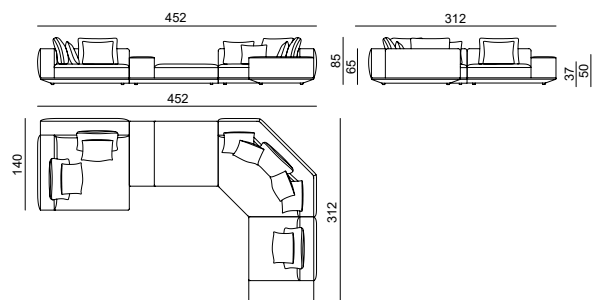

**Mod. square
chaise + Mod.
115 low arm
no backrest +
Polygonal corner
+ Mod. 115 low
arm**

$29,815 $33,831 $37,833 $41,842   370.65