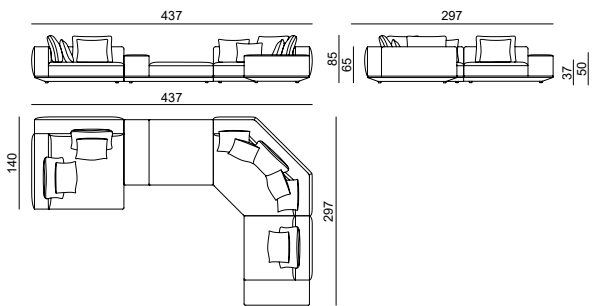

**Mod. square
chaise + Mod.
100 low arm
no backrest +
Polygonal corner
+ Mod. 100 low
arm**

$29,035 $33,044 $37,053 $41,055   341.10