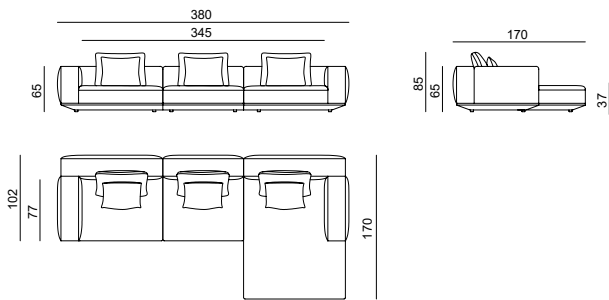

Large

Manufacturer: Lebom, Spain

Large XS

P0 COM	Fabrics			Vol (ft ³)
	P1	P2	P3	

CAD \$

**Mod. 100 arm +
Mod. 100 + Mod.
100 chaise arm**

\$19,079	\$21,687	\$24,288	\$26,889	169.34
----------	----------	----------	----------	--------