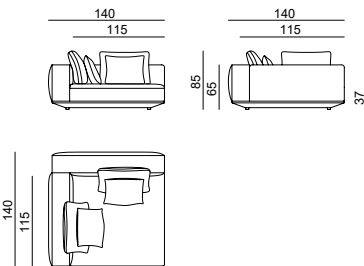

**Mod. square
chaise
R 114458
L 114459**

$8,059	$9,281	$10,495	$11,716	58.80