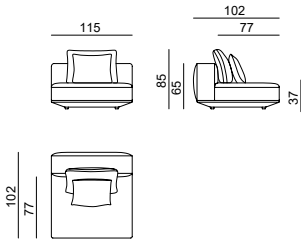

Mod. 115 114421

$3,388	$3,943	$4,499	$5,054	12.85