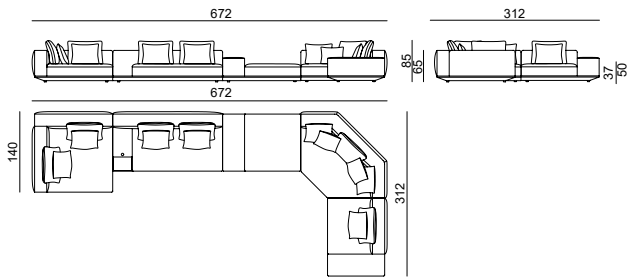

\$29,815 \$33,831 \$37,833 \$41,842 370.65

Large

Manufacturer: Lebom, Spain

Large XS

P0 COM	Fabrics			Vol (ft ³)
	P1	P2	P3	

CAD \$

Mod. square chaise + Mod. 180 drawer + Mod. 115 low arm no backrest + Polygona corner + Mod. 115 low arm