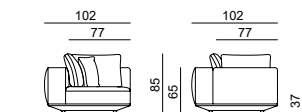

**Corner
114470**

$6,817	$7,832	$8,839	$9,846	32.78