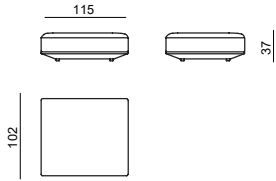

Large

Manufacturer: Lebom, Spain

Large XS

Fabrics

P0 COM	P1	P2	P3	Vol (ft³)

CAD $

Island 115x100 114461

$5,706	$6,521	$7,342	$8,163	36.59