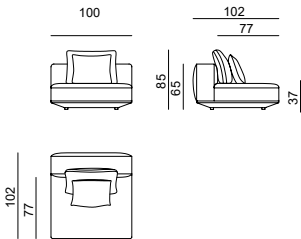

**Mod. 100
114441**

$5,320	$6,044	$6,769	$7,493	32.20