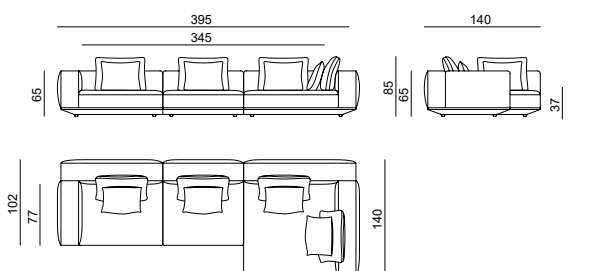

**Mod. 115 arm +
Mod. 115 + Mod.
square chaise**

$20,534	$23,536	$26,531	$29,532	158.76