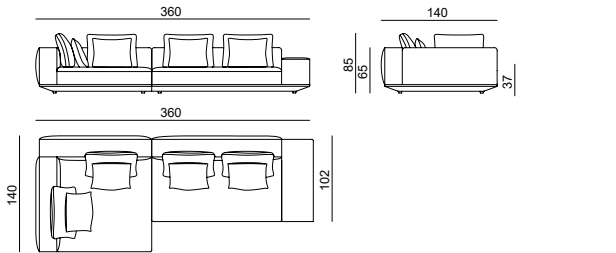

**Mod. 115 arm +
Mod. 115 + Mod.
square chaise**

\$20,534	\$23,536	\$26,531	\$29,532	158.76
----------	----------	----------	----------	--------

Large

Manufacturer: Lebom, Spain

Large XS

Fabrics

P0 COM	P1	P2	P3	Vol (ft³)
CAD \$				