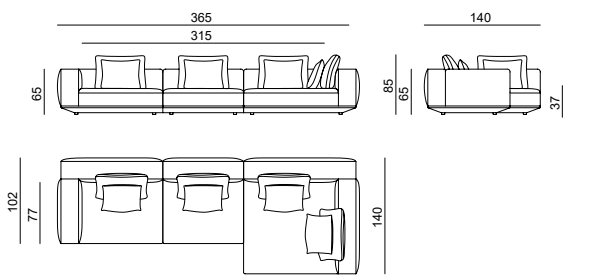

**Mod. 100 arm +
Mod. 100 + Mod.
square chaise**

$19,624	$22,363	$25,088	$27,828	147.00