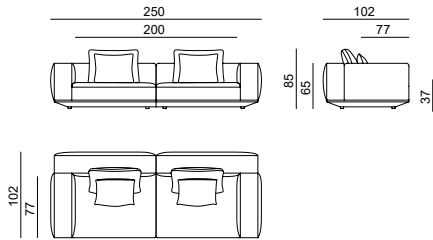

Large

Manufacturer: Lebom, Spain

Large XS

Fabrics

P0 COM	P1	P2	P3	Vol (ft³)

CAD $

**Mod. 100 left arm
+ Mod. 100 right
arm**

$12,489	$14,076	$15,649	$17,236	76.10