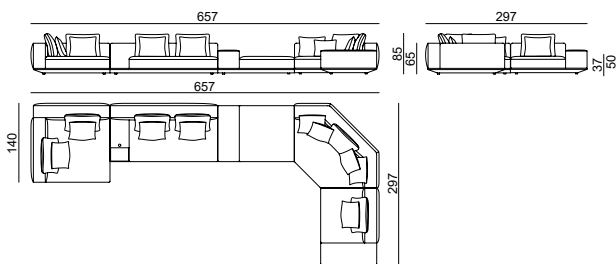

**Mod. square
chaise + Mod.
180 drawer +
Mod. 100 low arm
no backrest +
Polygonal corner
+ Mod. 100 low
arm**

$40,848 $45,940 $51,039 $56,125   512.79