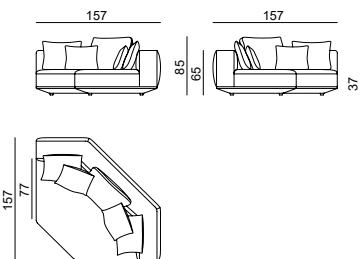

**Polygonal corner
114471**

$9,501	$10,716	$11,923	$13,131	72.88

**Corner
114470**

$6,817	$7,832	$8,839	$9,846	32.78