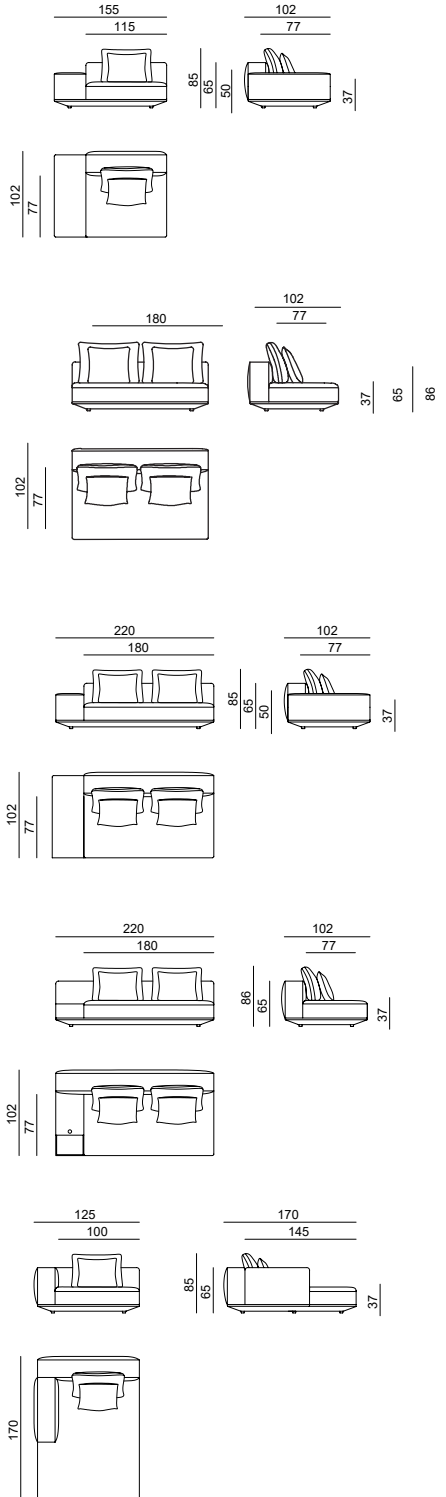

Large

Manufacturer: Lebom, Spain

Large XS

Fabrics

P0 COM	P1	P2	P3	Vol (ft³)
CAD $				

Mod. 115 low arm R 114452 L 114453	$6,879	$7,790	$8,708	$9,619	48.29
Mod. 180 114431	$6,138	$7,062	$7,987	$8,911	
Mod. 180 low arm R 114434 L 114435	$8,818	$10,053	$11,295	$12,530	68.78
Mod. 180 drawer R 114432 L 114433	$11,813	$12,896	$13,986	$15,070	68.78
Mod. 100 chaise arm R 114448 L 114449	$7,514	$8,604	$9,695	$10,778	63.50