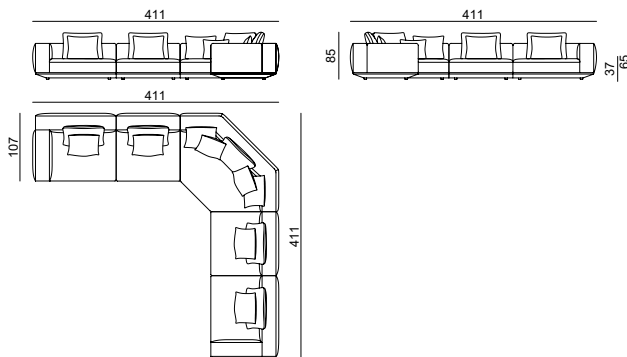

Mod. 115 high arm + Mod. 115 + Polygona corner + Mod. 115 + Mod. 115 high arm

$34,452	$39,227	$43,994	$48,762	465.38