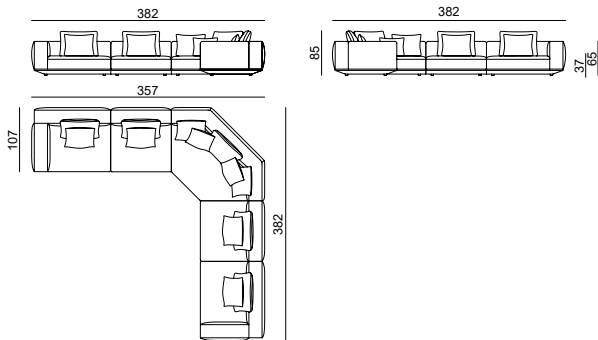

Mod. 100 high arm + Mod. 100 + Polygona corner + Mod. 100 + Mod. 100 high arm

$32,630	$36,881	$41,110	$45,354	401.57