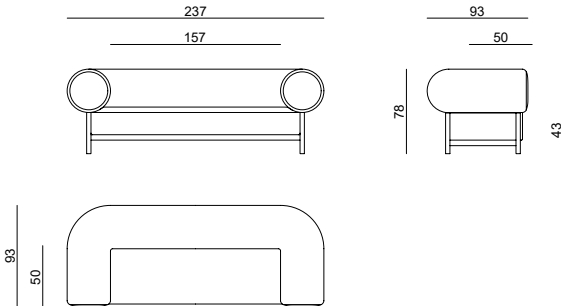

Jumbo

Manufacturer: Lebom, Spain

Jumbo	Fabrics				Vol (ft³)
	P0 COM	P1	P2	P3	
	CAD $				
Sofa 114530	$18,639	$19,464	$20,289	$21,108	79.06