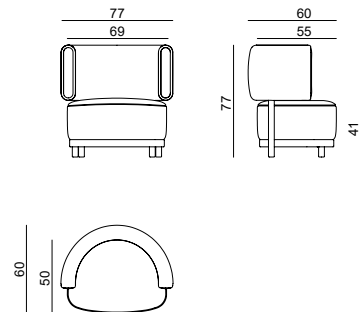

Jumbo	Fabrics				Vol (ft³)
	P0 COM	P1	P2	P3	
	CAD $				
Armchair 114510	$5,643	$5,808	$5,973	$6,138	18.93

COM Orders are subject to following charges per manufacturer: $18 per yard (any fabric) - Minimum: $200.

Tusch Seating International Inc.
251 Bartley Dr. Unit #4
Toronto, ON M4A 2N7 Canada
www.tuschseating.com

T 416.368.6100
F 416.368.4477
T 888.368.6101
info@tuschseating.com