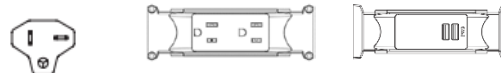

Option 4) Plug in

Not Possible*

Plug View