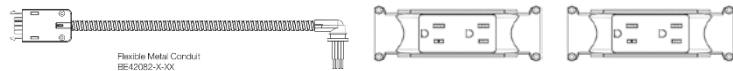

Option 5) Hardwire

Total Price: **$647**

Flexible Metal Conduit
BE420B2-X-XX