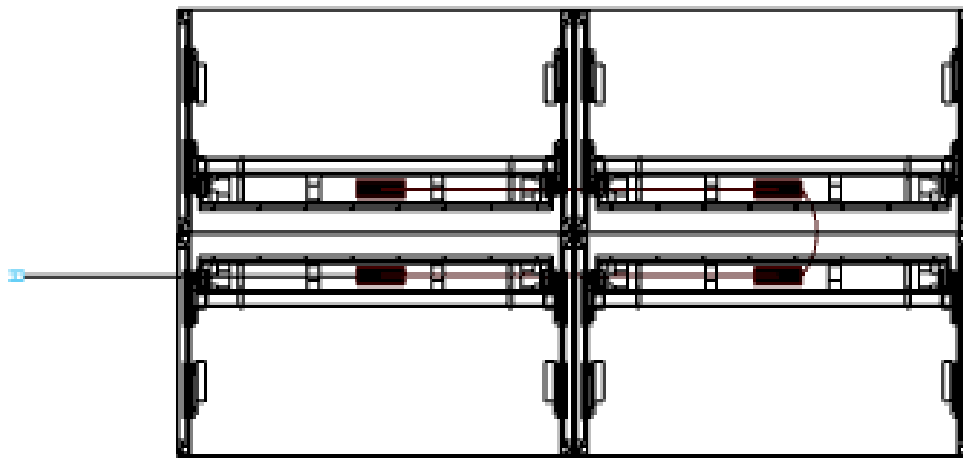

## CLUSTER OF 4 WORKSTATIONS

Cluster of 4 Workstations (140cm, 160cm & 180cm / WS) with 1 Duplex Receptacle

**Option 1)** Plug in

Plug View

Total Price: **\$1,108**

**Option 2)** Hardwire

Total Price: **\$947**