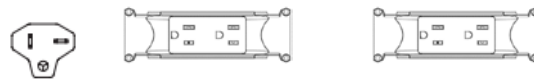

Option 3) Plug in
Not Possible*

Plug View