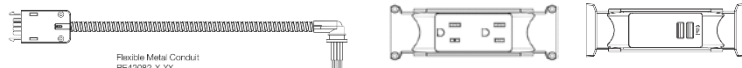

**Option 5) Hardwire**

Total Price: **\$3,538**

Flexible Metal Conduit  
BB42082-X-XX

**Option 6) Hardwire**

Total Price: **\$5,248**

Flexible Metal Conduit  
BB42082-X-XX

\*This configuration is only available with Hardwire Infeed