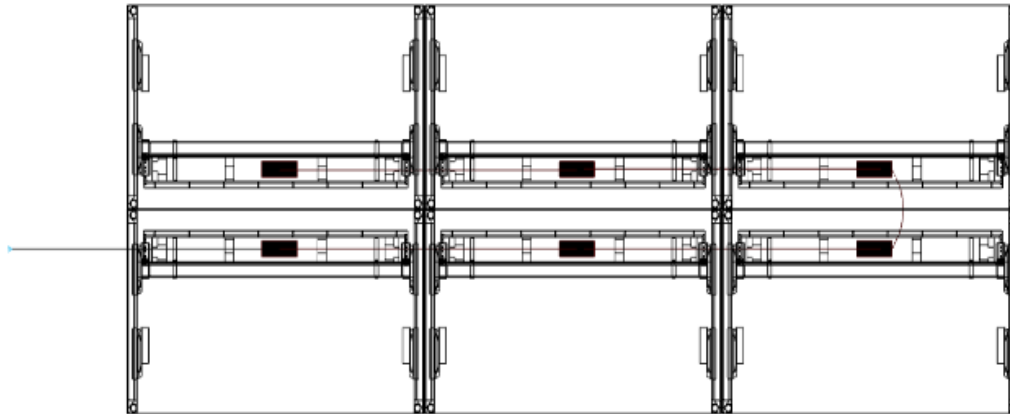

## CLUSTER OF 6 WORKSTATIONS

Cluster of 6 Workstations (140cm, 160cm & 180cm / WS) with 1 Duplex Receptacle

Plug View

**Option 1)** Plug in

Total Price: **\$1,603**

**Option 2)** Hardwire

Total Price: **\$1,442**