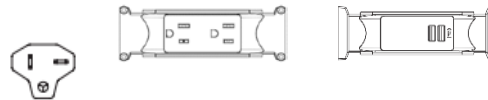

**Option 5) Hardwire**

Total Price: **\$3,538**

Flexible Metal Conduit  
BB42082-X-XX

**Option 6) Hardwire**

Total Price: **\$5,248**

Flexible Metal Conduit  
BB42082-X-XX

\*This configuration is only available with Hardwire Infeed