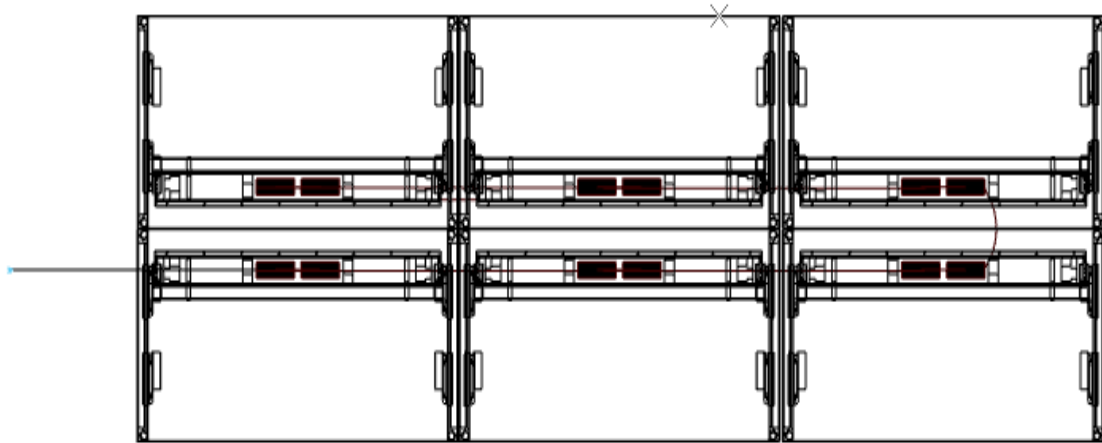

Cluster of 6 Workstations (140cm, 160cm & 180cm / WS) with 2 Duplex Receptacles

Option 3) Plug in

Not Possible*

Plug View

Option 4) Plug in

Not Possible*

Plug View

Option 5) Hardwire

Total Price: **$2,106**

Option 6) Hardwire

Total Price: **$3,132**

*This configuration is only available with Hardwire Infeed