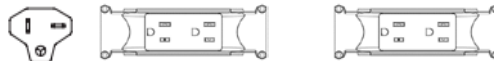

#### Option 2) Hardwire

Total Price: **\$452**

**Twin Desk (140cm, 160cm & 180cm / WS) with 2 Duplex Receptacles**

**Option 3) Plug in**

Total Price: **\$835**

Plug View

**Option 4) Plug in**

Total Price: **\$1,177**