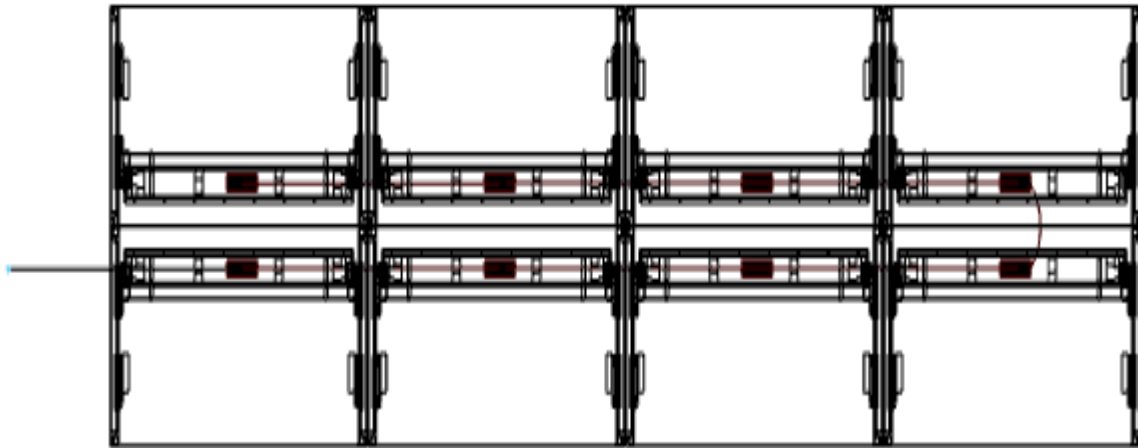

CLUSTER OF 8 WORKSTATIONS

Cluster of 8 Workstations (140cm, 160cm & 180cm / WS) with 1 Duplex Receptacle

Option 1) Plug in

Total Price: **$2,098**

Option 2) Hardwire

Total Price: **$1,937**