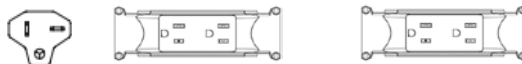

Plug View

Option 3) Plug in