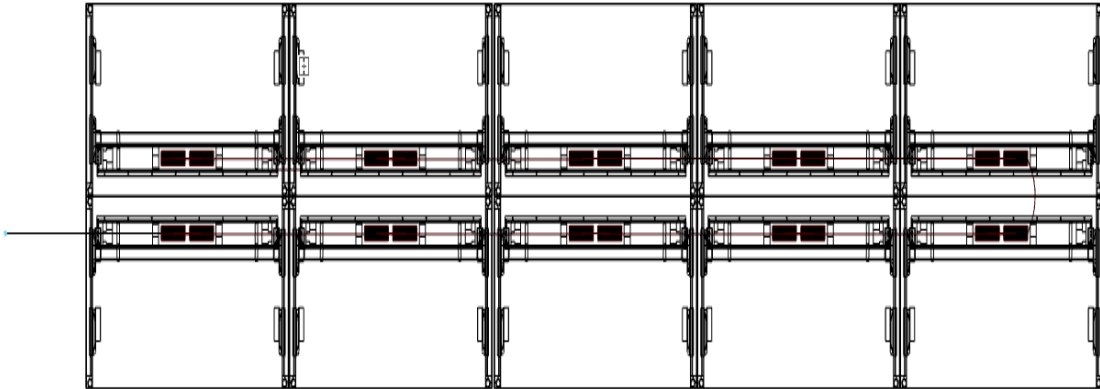

Cluster of 10 Workstations (140cm, 160cm & 180cm / WS) with 2 Duplex Receptacles

Option 3) Plug in
Not Possible*

Option 4) Plug in
Not Possible*

Option 5) Hardwire

Total Price: **$3,538**

Option 6) Hardwire

Total Price: **$5,248**

*This configuration is only available with Hardwire Infeed