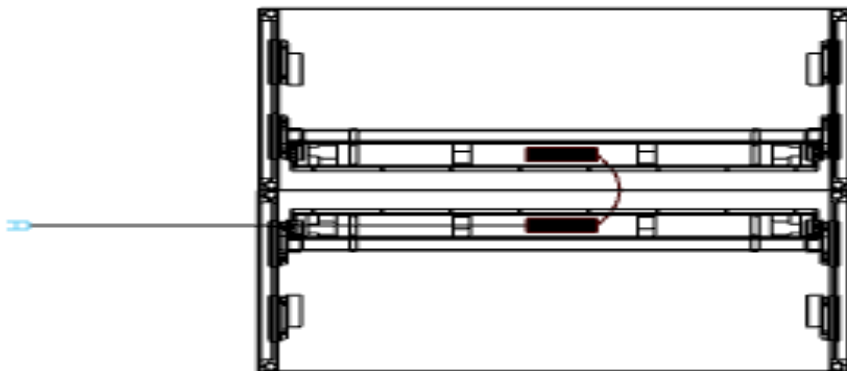

TWIN DESK

Twin Desk (140cm, 160cm & 180cm / WS) with 1 Duplex Receptacle

Option 1) Plug in

Plug View

Total Price: **$614**

Option 2) Hardwire

Total Price: **$452**