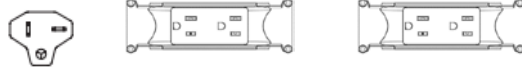

Plug View

Option 4) Plug in
Not Possible*