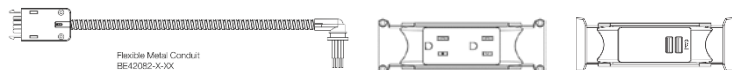

Option 6) Hardwire

Total Price: **$1,016**

Flexible Metal Conduit
BE420B2-X-XX