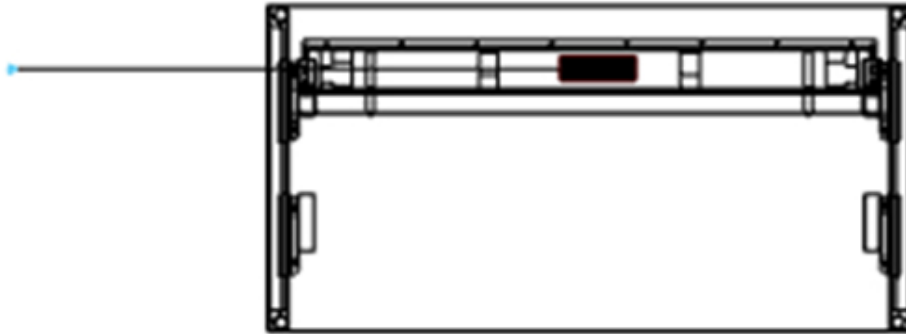

SINGLE DESK

Single Desk (140cm, 160cm & 180cm / WS) with 1 Duplex Receptacle

Option 1) Plug in

Total Price: **$414**