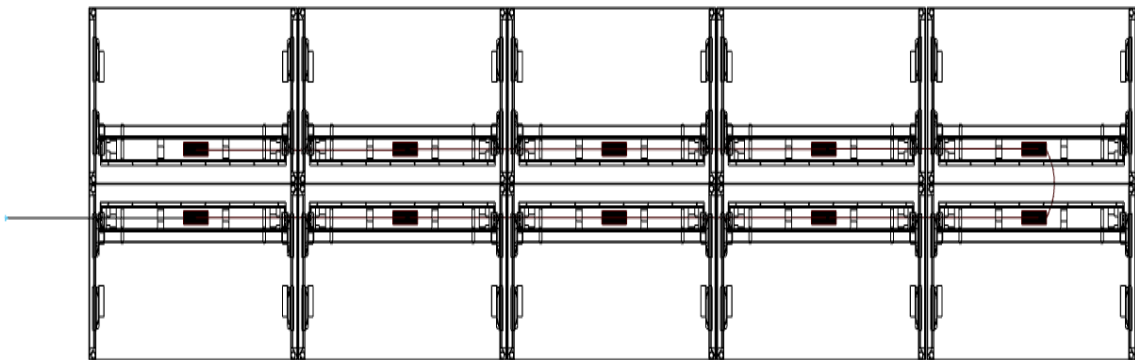

## CLUSTER OF 10 WORKSTATIONS

Cluster of 10 Workstations (140cm, 160cm & 180cm / WS) with 1 Duplex Receptacle

Plug View

**Option 1) Plug in**

Total Price: **\$2,593**

**Option 2) Hardwire**

Flexible Metal Conduit  
BE42082-X-XX