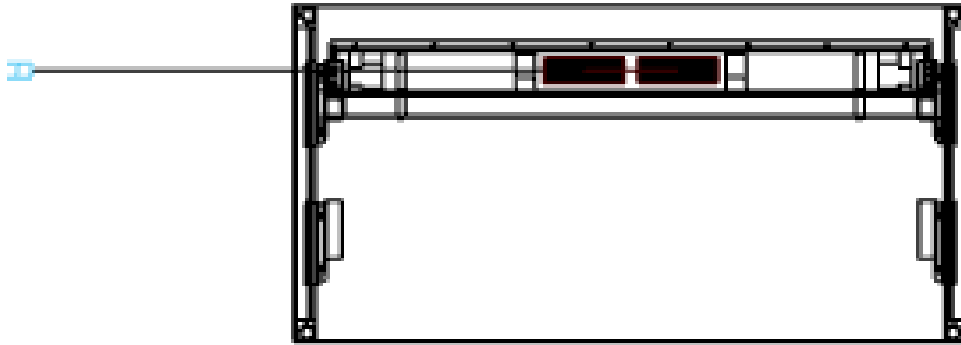

## SINGLE DESK

Single Desk (140cm, 160cm & 180cm / WS) with 1 Duplex Receptacle

Plug View

**Option 1)** Plug in

Total Price: **\$414**

Single Desk (140cm, 160cm & 180cm / WS) with 2 Duplex Receptacles

Plug View