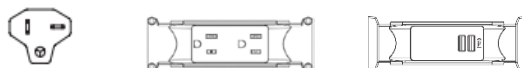

**Cluster of 8 Workstations (140cm, 160cm & 180cm / WS) with 2 Duplex Receptacles**

Plug View

**Option 3)** Plug in  
Not Possible\*

Plug View

**Option 4)** Plug in  
Not Possible\*

**Option 5)** Hardwire

Total Price: **\$2,822**