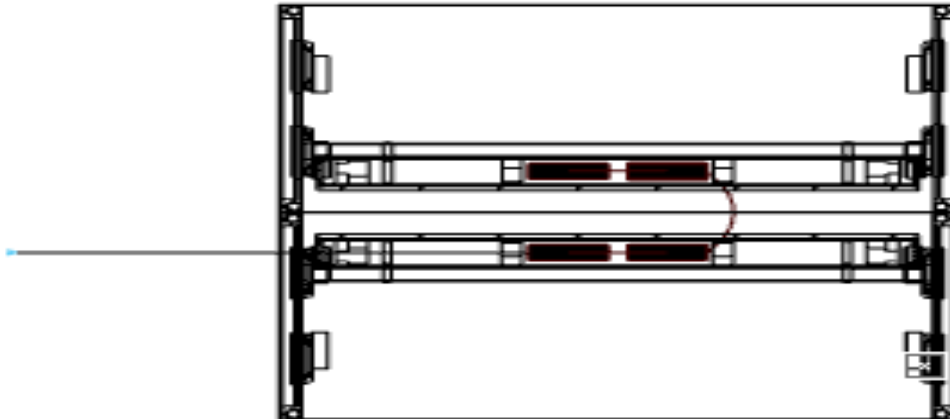

#### Option 2) Hardwire

Total Price: **\$452**

**Twin Desk (140cm, 160cm & 180cm / WS) with 2 Duplex Receptacles**

**Option 3) Plug in**

Total Price: **\$835**

Plug View

**Option 4) Plug in**

Total Price: **\$1,177**