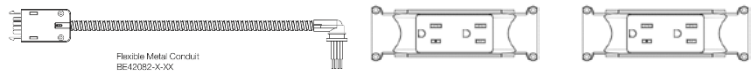

**Cluster of 8 Workstations (140cm, 160cm & 180cm / WS) with 2 Duplex Receptacles**

Plug View

**Option 3)** Plug in  
Not Possible\*

Plug View

**Option 4)** Plug in  
Not Possible\*

**Option 5)** Hardwire

Total Price: **\$2,822**