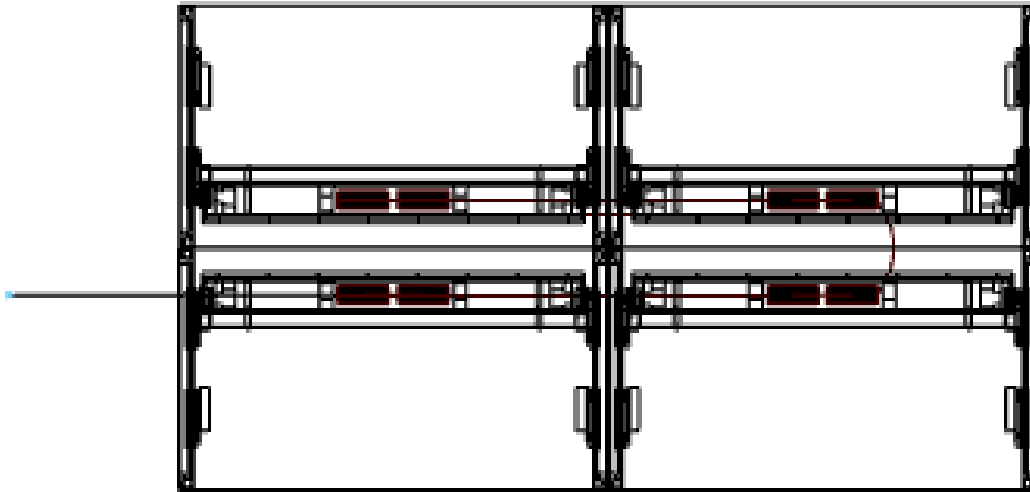

Electrical Components for Desking

Cluster of 4 Workstations (140cm, 160cm & 180cm / WS) with 2 Duplex Receptacles

Option 3) Plug in

Total Price: **$1,551**

Option 4) Plug in

Total Price: **$2,235**

Option 5) Hardwire

Total Price: **$1,390**

Option 6) Hardwire

Total Price: **$2,074**