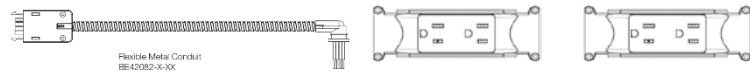

Option 5) Hardwire

Total Price: **$2,106**