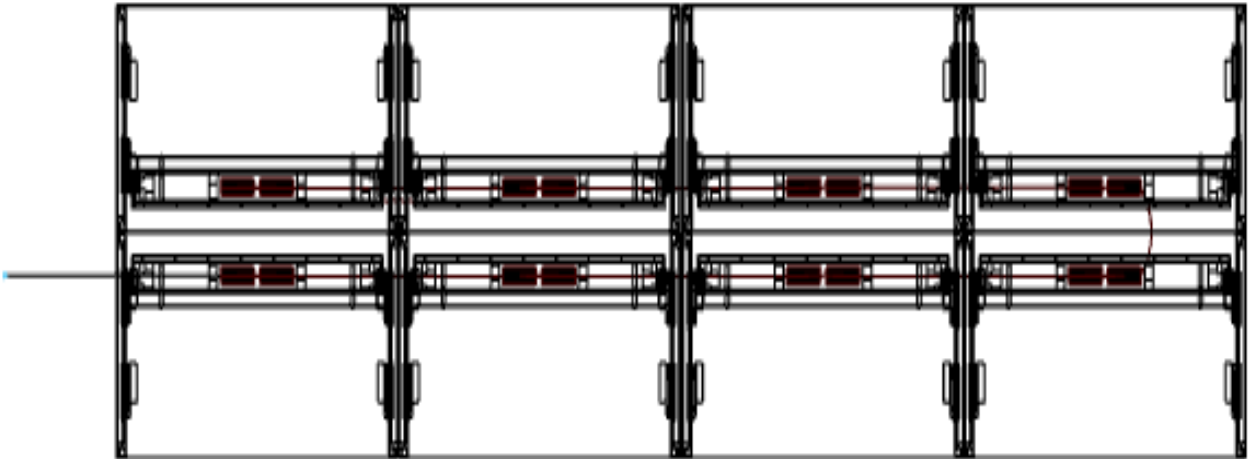

Cluster of 8 Workstations (140cm, 160cm & 180cm / WS) with 2 Duplex Receptacles

Option 3) Plug in
Not Possible*

Option 4) Plug in
Not Possible*

Option 5) Hardwire

Total Price: **$2,822**

Option 6) Hardwire

Total Price: **$4,190**

*This configuration is only available with Hardwire Infeed