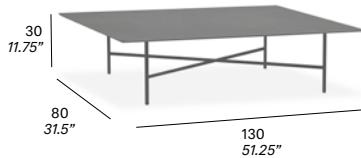

31 kg — 38 kg / 0,30 m³ — (dekton top option)

C913 Square coffee table

frame *

- 102 FT light grey, 108 FT oxide, 110 FT bronze, 111 FT graphite, 113 FT sage, 120 FT off white, 124 FT linen

HPL premium top 13 mm/0.51" 3,846

protective cover +512

21 kg — 28 kg / 0,31 m³ — (HPL top, FENIX top option)

31 kg — 38 kg / 0,31 m³ — (dekton top option)

* included in price

Grada outdoor

Manufacturer: Expormim, Spain

REF	ARTICLE	OPTIONS	TOTAL (CAD\$)
-----	---------	---------	---------------

C914 Rectangular coffee table

frame *

- 102 FT light grey, 108 FT oxide, 110 FT bronze, 111 FT graphite, 113 FT sage, 120 FT off white, 124 FT linen

HPL premium top 13 mm/0.51" 4,065

- 320 silver quartzite, 321 italian slate, 323 natural chalkstone, 327 titanium bronze