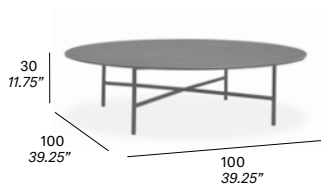

32 kg — 52 kg / 0,31 m³ — (dekton top option)

C915 Rectangular coffee table

frame *

- 102 FT light grey, 108 FT oxide, 110 FT bronze, 111 FT graphite, 113 FT sage, 120 FT off white, 124 FT linen

HPL premium top 13 mm/0.51" 4,146

protective cover +488

22 kg — 42 kg / 0,31 m³ — (HPL top, FENIX top option)

32 kg — 52 kg / 0,31 m³ — (dekton top option)

* included in price

Grada outdoor

Manufacturer: Expormim, Spain

REF	ARTICLE	OPTIONS	TOTAL (CAD\$)
-----	---------	---------	---------------

C916 Round coffee table

frame

- 102 FT light grey, 108 FT oxide, 110 FT bronze, 111 FT graphite, 113 FT sage, 120 FT off white, 124 FT linen

HPL premium top 13 mm/0.51"

- 320 silver quartzite, 321 italian slate, 323 natural chalkstone, 327 titanium bronze