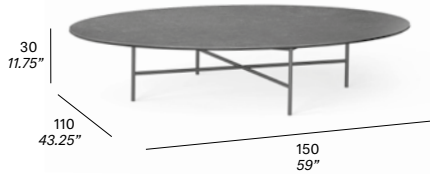

29 kg — 36 kg / 0,26 m³ — (dekton top option)

* included in price

Grada outdoor

Manufacturer: Expormim, Spain

REF ARTICLE OPTIONS TOTAL (CAD\$)

C955 Elliptical coffee table

frame

*