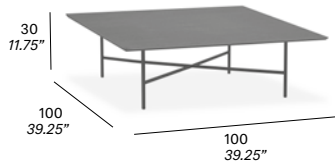

Tabletop options:

- HPL Trespa® 13 mm/0.51" thick.
- FENIX NTM® 12 mm/0.47" thick.

- Dekton® 12 mm/0.47" thick.

Grada outdoor

Manufacturer: Expormim, Spain

REF	ARTICLE	OPTIONS	TOTAL (CAD\$)
-----	---------	---------	---------------

C912 Square coffee table

frame *

- 102 FT light grey, 108 FT oxide, 110 FT bronze, 111 FT graphite, 113 FT sage, 120 FT off white, 124 FT linen

HPL premium top 13 mm/0.51" 3,735

- 320 silver quartzite, 321 italian slate, 323 natural chalkstone, 327 titanium bronze