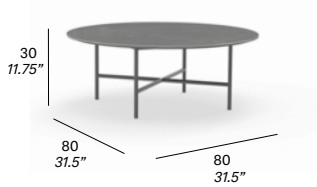

8 kg — 12 kg / 0,13 m³ — (HPL top, FENIX top option)

12 kg — 16 kg / 0,13 m³ — (dekton top option)

* included in price

Grada outdoor

Manufacturer: Expormim, Spain

REF ARTICLE OPTIONS TOTAL (CAD\$)

C941 Round coffee table