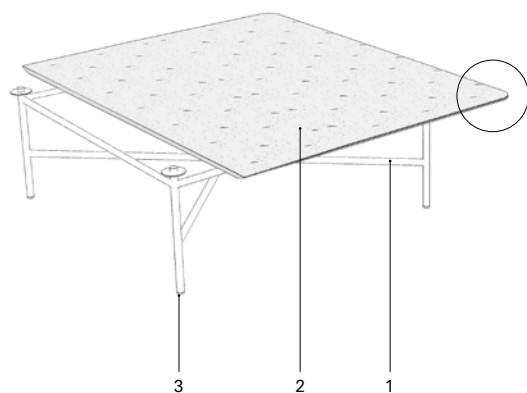

Grada outdoor

Manufacturer: Expormim, Spain

Grada outdoor. Lievore Altherr Molina, 2016/2020

- 1 Structure made of stainless steel tube AISI 304, finished with polyester powder.
- 2 Tabletop options:
 - HPL Trespa® 13 mm/0.51" thick.
 - FENIX NTM® 12 mm/0.47" thick.
 - Dekton® 12 mm/0.47".
- 3 Injected PA spacers.

C912 Square coffee table

frame *

- 102 FT light grey, 108 FT oxide, 110 FT bronze, 111 FT graphite, 113 FT sage, 120 FT off white, 124 FT linen

HPL premium top 13 mm/0.51" 3,735

- 320 silver quartzite, 321 italian slate, 323 natural chalkstone, 327 titanium bronze