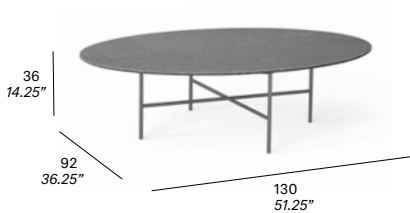

* included in price

Grada outdoor

Manufacturer: Expormim, Spain

REF ARTICLE OPTIONS TOTAL (CAD\$)

C953 Elliptical coffee table

frame *

- 102 FT light grey, 108 FT oxide, 110 FT bronze, 111 FT graphite, 113 FT sage, 120 FT off white, 124 FT linen

- K1 albarium, K2 argentium, K3 umber, K4 micron
- D2 kelya, D3 danae

protective cover +484

20 kg — 27 kg / 0,24 m³ — (HPL top, FENIX top option)

29 kg — 36 kg / 0,24 m³ — (dekton top option)

C954 Elliptical coffee table