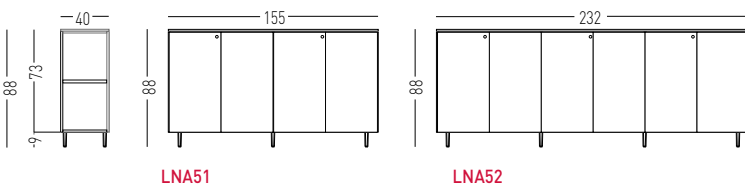

MELAMINE

STRUCTURE

LONGO STORAGE UNITS PROGRAM