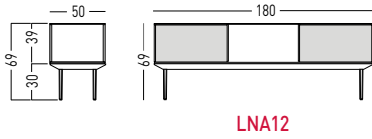

CREDENZA UNITS

LNA12