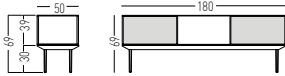

Prices shown are not the final selling price.
To obtain the list price, multiply the price by 2.65.
Prices effective as June 2020.

TABLE OF FINISHES

	WHITE GLASS	BLACK GLASS
GLASS	52	59

To see finishes in detail, check finishes section. Before ordering we suggest to check real samples

LONGO AUXILIARY CREDENZA UNITS

Model	Framework/ Legs	Body and Cover Top	Reference	White Glass	Black Glass	Packaging Packs· Vol · Weight	
LNA12	White	White	LNA1200--	875,00	875,00		
		Lime Oak	LNA1201--	875,00	875,00		
		Light Oak	LNA12010--	875,00	875,00		
		Chestnut	LNA1207--	875,00	875,00		
		Dark Oak	LNA1204--		875,00		
	Black	White	LNA1280--	875,00	875,00		
		Lime Oak	LNA1281--	875,00	875,00		
		Light Oak	LNA12810--	875,00	875,00		
		Chestnut	LNA1287--	875,00	875,00		
		Dark Oak	LNA1284--		875,00		
	Silver	White	LNA1220--	875,00	875,00		
		Lime Oak	LNA1221--	875,00	875,00		
		Light Oak	LNA12210--	875,00	875,00		
		Chestnut	LNA1227--	875,00	875,00		
		Dark Oak	LNA1224--		875,00		
	White/Beech	White	LNA1210--	915,60	915,60		
		White	LNA1270--	919,80	919,80		
		Lime Oak	LNA1271--	919,80	919,80		
		Light Oak	LNA12710--	919,80	919,80		
		Chestnut	LNA1277--	919,80	919,80		
	Black / Polished		Dark Oak	LNA1274--		919,80	

2 Sliding door model