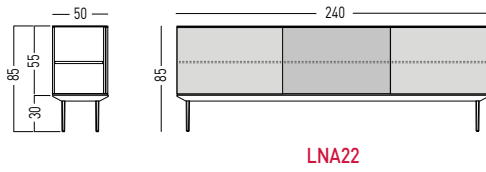

CREDENZA UNITS

LNA22

STORAGE UNITS