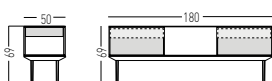

**LNA19**

Frontal MFC Drawer and Metal Structure

Pack 1 Unit

LNA191--

114,80

Prices shown are not the final selling price.  
 To obtain the list price, multiply the price by 2.65.  
 Prices effective as June 2020.