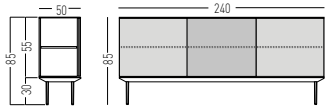

Prices shown are not the final selling price.
To obtain the list price, multiply the price by 2.65.
Prices effective as June 2020.

TABLE OF FINISHES

	WHITE	LIME OAK	LIGHT OAK	CHESTNUT	DARK OAK
MFC	00	11	10	07	14

To see finishes in detail, check finishes section. Before ordering we suggest to check real samples

THE LONGO AUXILIARY CREENZA UNIT LNA23 WILL BE DISCONTINUED ONCE THE STOCKS FINISHED

LONGO AUXILIARY CREENZA UNITS

Model	Framework/ Legs	Body and Cover Top	Reference	Door Finishes					Packaging Packs· Vol · Weight
				White MFC	Lime Oak MFC	Light Oak MFC	Chestnut MFC	Dark Oak MFC	
LNA22	White	White	LNA2200--	1.043,00	1.043,00	1.043,00	1.043,00	1.043,00	
		Lime Oak	LNA2201--	1.043,00	1.043,00				
		Light Oak	LNA22010--			1.043,00			
		Chestnut	LNA2207--				1.043,00		
		Dark Oak	LNA2204--					1.043,00	
	Black	White	LNA2280--	1.043,00	1.043,00	1.043,00	1.043,00	1.043,00	
		Lime Oak	LNA2281--	1.043,00	1.043,00				
		Light Oak	LNA22810--			1.043,00			
		Chestnut	LNA2287--				1.043,00		
		Dark Oak	LNA2284--					1.043,00	
	Silver	White	LNA2220--	1.043,00	1.043,00	1.043,00	1.043,00	1.043,00	
		Lime Oak	LNA2221--	1.043,00	1.043,00				
		Light Oak	LNA22210--			1.043,00			
		Chestnut	LNA2227--				1.043,00		
		Dark Oak	LNA2224--					1.043,00	
	White/Beech	White	LNA2210--	1.090,60					
		White	LNA2270--	1.087,80	1.087,80	1.087,80	1.087,80	1.087,80	
		Lime Oak	LNA2271--	1.087,80	1.087,80				
		Light Oak	LNA22710--			1.087,80			
		Chestnut	LNA2277--				1.087,80		
	Black / Polished	Dark Oak	LNA2274--						1.087,80

3 Sliding door model