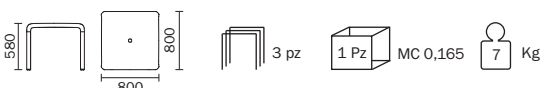

TELAIO			INCLUSO RIPIANO IN POLIPROPILENE	
Frame Structure Gestell Armazón			Polypropylene top included Plateau en polypropylène compris mit Polypropylenplatte Encimera en polipropileno incluida	
ARTICOLO Code Code Art.-Nr Ref.	DIMENSIONI Sizes Dimensions Abmessungen Dimensiones (mm)	FINITURA ALLUMINIO Aluminium finish Finition aluminium Aluminiumausführung Acabado aluminio	COLORI POLIPROPILENE Polypropylene colours Coloris polypropylène Polypropylenfarben Colores polipropileno	PREZZO Price Prix Preis Precio
301 JR	800X800X580	BI BE	BI BE	€ 127,00

Prices shown are not the final selling price.
To obtain list price multiply price shown by 3.5

Finiture alluminio
Aluminium finishes - Finitions aluminium
Aluminiumausführungen - Acabados aluminio

Art.301 JR