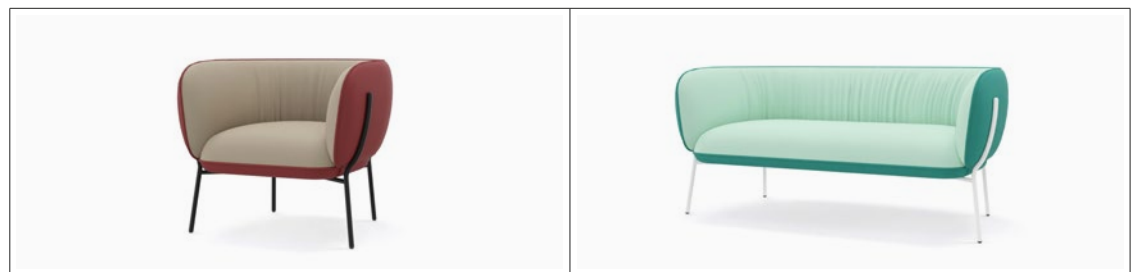

OWWI

— By arnau-reyna studio —

Model	OWWI · Medium backrest	
Model reference	Individual model- 1 pax	Twin model - 2 pax
Seat and Backrest	Variable seating foam densities, for non-operational environments (upholstered with inner wadding). Outer foams 30Kg extra hard Inner foam 30Kg soft Lumbar foam 20Kg super soft Outer backrest wadding 200 gr Seat and backrest padding 300 gr Aesthetic uniqueness. Upholstery with Ø10 mm piping and design with dynamic wrinkles.	
Internal Structure	Backrest frame made of 25mm thick pine wood structures, seat in 25mm section MDF and armrests made of 20mm thick MDF. The frames are joined to each other and to the metal frame by means of M8 screws.	
Structure/Base	Structure made of hot-rolled cylindrical steel tube Ø20mm and e=2 mm. with 90 micron thick epoxy paint coating.	
Supports	Polypropylene (P.P.) black with anti-slip felt.	
Measures <small>*según UNE-EN 1335-1</small>	Total Measures: Height: 720 mm Width: 840 mm Depth: 720 mm Seat Measures: Height: 450 mm Width: 520 mm Depth: 565 mm	Total Measures: Height: 720 mm Width: 1435 mm Depth: 720 mm Seat Measures: Height: 450 mm Width: 1120 mm Depth: 555 mm

STRUCTURE		FABRIC			\$5,639	\$9,739
	White · Steel	0100	OUTSIDE FABRIC	INSIDE FABRIC		
	Black · Steel	0108	AE--	AY21		
			AE44	FC19		

OWWI · Two-colour option with same upholstery

OPTION 03 · Fabric Radio

INSIDE FABRIC AI / Plain		OUTSIDE FABRIC AI / Spotted	OUTSIDE FABRIC RADIO (Plain)	
			INSIDE FABRIC RADIO (Spotted)	

OPTION 04 · Fabric Radio

INSIDE FABRIC AI / Spotted		OUTSIDE FABRIC AI / Plain	OUTSIDE FABRIC RADIO (Spotted)	
			INSIDE FABRIC RADIO (Plain)	