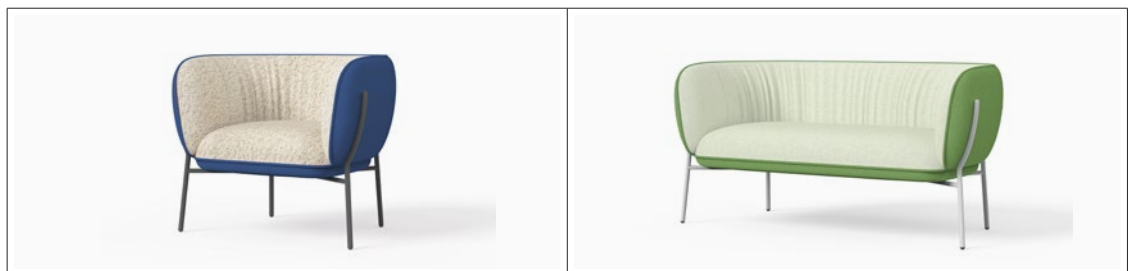

MODEL	Owwi · Model with medium backrest · 1 pax	Owwi · Model with medium backrest · 2 pax
MEASUREMENT	84 x 72 x 72 cm	143,5 x 72 x 72 cm
REFERENCE	OW11011	OW11012

STRUCTURE		FABRIC			$5,639	$9,739
	White · Steel	0100	OUTSIDE FABRIC	INSIDE FABRIC		
	Black · Steel	0108	AE--	AY21		
			AE44	FC19