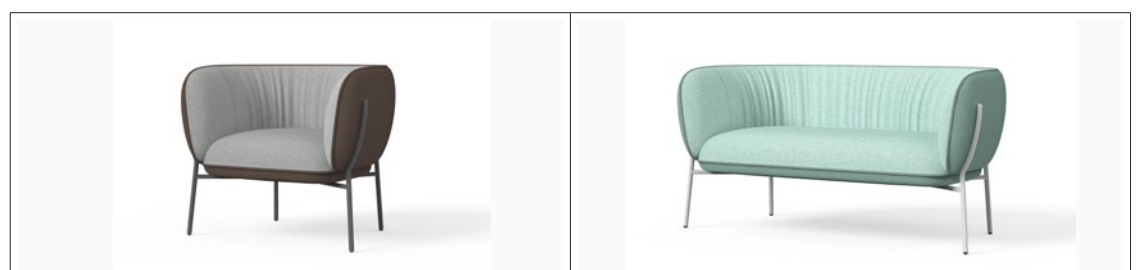

MODEL	Owwi · Model with medium backrest · 1 pax	Owwi · Model with medium backrest · 2 pax
MEASUREMENT	84 x 72 x 72 cm	143,5 x 72 x 72 cm
REFERENCE	OW1101	OW1102

STRUCTURE		FABRIC			$4,362	$7,253
	White · Steel	0100	OUTSIDE FABRIC	INSIDE FABRIC		
	Black · Steel	0108	CM - -	CM - -