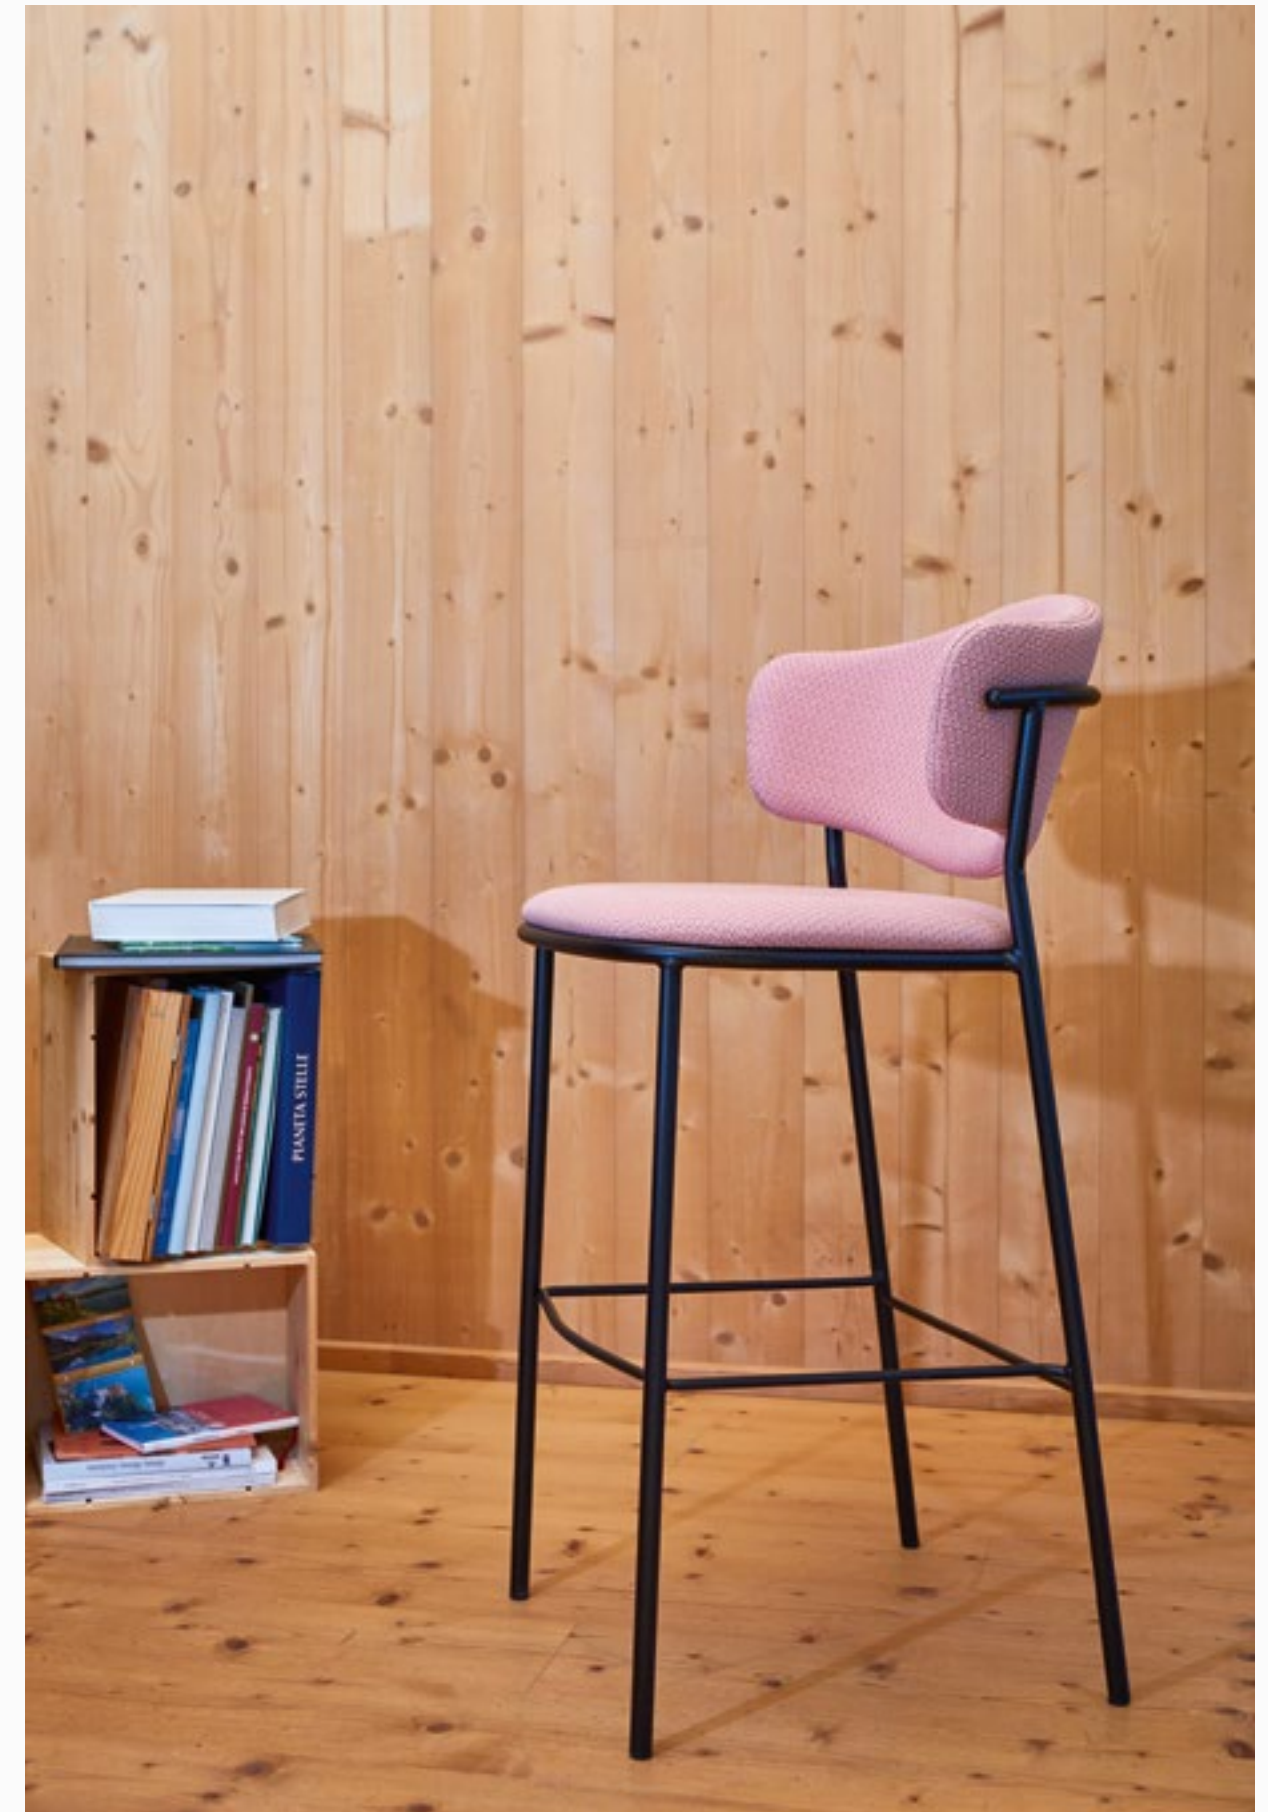

Sweetly collection will bring a modern touch to any type of environment, with a modern Italian design finish to combine with the latest decoration trends. Versatile and functional with its harmonious and sinuous lines and a generous and welcoming backrest it allows it to fit into any Hospitality location, both classic and modern. Chair, armchair and stool with excellent quality finishes. Metal frames available in polished brass or Ral 9005 black powder coating.

sweetly

design Carlesi & Tonelli