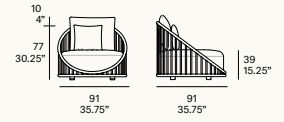

Frame:

- 102 FT light grey
- 108 FT oxide
- 110 FT bronze
- 111 FT graphite
- 113 FT sage
- 120 FT off white
- 124 FT linen

Cushions:
 - G21
 - G22
 - G23

cask outdoor

norm architects, 2023/2024

C390 A

—
 Armchair
 Fauteuil

C390 B

—
 Armchair
 Fauteuil

C392 A

—
 Loveseat
 Canapé 2 places

C392 B

—
 Loveseat
 Canapé 2 places

C393 A

—
 Sofa
 Canapé 3 places