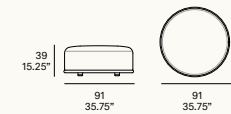

C396

—
Ottoman
Pouf