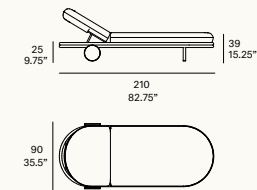

Frame:

- 102 FT light grey
- 108 FT oxide
- 110 FT bronze
- 111 FT graphite
- 113 FT sage
- 120 FT off white
- 124 FT linen

Cushions:
 - G21
 - G22
 - G23

cask outdoor

norm architects, 2023/2024

C390 A

—
 Armchair
 Fauteuil

C390 B

—
 Armchair
 Fauteuil

C392 A

—
 Loveseat
 Canapé 2 places

C392 B

—
 Loveseat
 Canapé 2 places

C393 A

—
 Sofa
 Canapé 3 places

C393 B

—
 Sofa
 Canapé 3 places

C396

—
 Ottoman
 Pouf

C397

—
 XL Ottoman
 Pouf XL

C398

—
 Chaise longue with wheels
 Chaise longue à roulettes