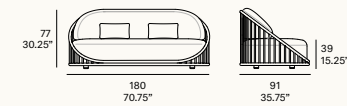

Frame:

- 102 FT light grey
- 108 FT oxide
- 110 FT bronze
- 111 FT graphite
- 113 FT sage
- 120 FT off white
- 124 FT linen

Cushions:
 - G21
 - G22
 - G23

cask outdoor

norm architects, 2023/2024

C390 A

—
 Armchair
 Fauteuil

C390 B

—
 Armchair
 Fauteuil

C392 A

—
 Loveseat
 Canapé 2 places

C392 B

—
 Loveseat
 Canapé 2 places

C393 A

—
 Sofa
 Canapé 3 places