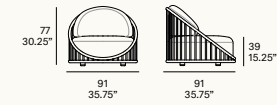

Frame:

- 102 FT light grey
- 108 FT oxide
- 110 FT bronze
- 111 FT graphite
- 113 FT sage
- 120 FT off white
- 124 FT linen

Cushions:
 - G21
 - G22
 - G23

cask outdoor

norm architects, 2023/2024

C390 A

—
 Armchair
 Fauteuil

C390 B

—
 Armchair
 Fauteuil

C392 A

—
 Loveseat
 Canapé 2 places

C392 B

—
 Loveseat
 Canapé 2 places

C393 A

—
 Sofa
 Canapé 3 places