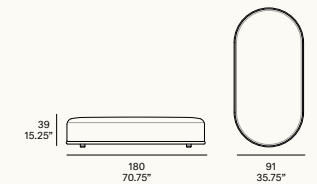

Frame:

- 102 FT light grey
- 108 FT oxide
- 110 FT bronze
- 111 FT graphite
- 113 FT sage
- 120 FT off white
- 124 FT linen

Cushions:
 - G21
 - G22
 - G23

cask outdoor

norm architects, 2023/2024

C390 A

—
 Armchair
 Fauteuil

C390 B

—
 Armchair
 Fauteuil

C392 A

—
 Loveseat
 Canapé 2 places

C392 B

—
 Loveseat
 Canapé 2 places

C393 A

—
 Sofa
 Canapé 3 places

C393 B

—
 Sofa
 Canapé 3 places

C396

—
 Ottoman
 Pouf

C397

—
 XL Ottoman
 Pouf XL

C398

—
 Chaise longue with wheels
 Chaise longue à roulettes