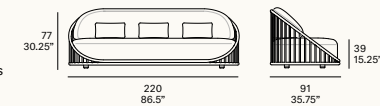

Frame:

- 102 FT light grey
- 108 FT oxide
- 110 FT bronze
- 111 FT graphite
- 113 FT sage
- 120 FT off white
- 124 FT linen

Cushions:
 - G21
 - G22
 - G23

cask outdoor

norm architects, 2023/2024

C390 A

—
 Armchair
 Fauteuil

C390 B

—
 Armchair
 Fauteuil

C392 A

—
 Loveseat
 Canapé 2 places

C392 B

—
 Loveseat
 Canapé 2 places

C393 A

—
 Sofa
 Canapé 3 places