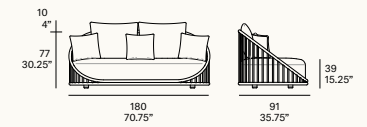

Frame:

- 102 FT light grey
- 108 FT oxide
- 110 FT bronze
- 111 FT graphite
- 113 FT sage
- 120 FT off white
- 124 FT linen

Cushions:
 - G21
 - G22
 - G23

cask outdoor

norm architects, 2023/2024

C390 A

—
 Armchair
 Fauteuil

C390 B

—
 Armchair
 Fauteuil

C392 A

—
 Loveseat
 Canapé 2 places

C392 B

—
 Loveseat
 Canapé 2 places

C393 A

—
 Sofa
 Canapé 3 places

C393 B

—
 Sofa
 Canapé 3 places

C396

—
 Ottoman
 Pouf

C397

—
 XL Ottoman
 Pouf XL

C398

—
 Chaise longue with wheels
 Chaise longue à roulettes