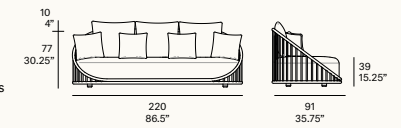

Frame:

- 102 FT light grey
- 108 FT oxide
- 110 FT bronze
- 111 FT graphite
- 113 FT sage
- 120 FT off white
- 124 FT linen

Cushions:
 - G21
 - G22
 - G23

cask outdoor

norm architects, 2023/2024

C390 A

—
 Armchair
 Fauteuil

C390 B

—
 Armchair
 Fauteuil

C392 A

—
 Loveseat
 Canapé 2 places

C392 B

—
 Loveseat
 Canapé 2 places

C393 A

—
 Sofa
 Canapé 3 places

C393 B

—
 Sofa
 Canapé 3 places

C396

—
 Ottoman
 Pouf

C397

—
 XL Ottoman
 Pouf XL

C398

—
 Chaise longue with wheels
 Chaise longue à roulettes