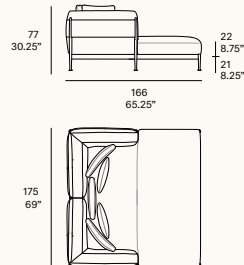

obi

[en] Modular collection with structure made of high resistance aluminum profile and legs of injected aluminum, finished with polyester powder. Belt made of Zander technical fabric or Premium Sunbrella Sling. Possibility of customization through a wide variety of technical fabrics completely suitable for outdoor use. Removable upholstered cover.

ludovica + roberto palomba, 2022/2024