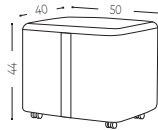

Grandstand

Manufacturer: Actiu, Spain

GRANDSTAND WITH CASTORS

2x3 Module
Includes back shelves
Includes castors with brakes
Total sitting height: 46 cm // 46 cm

GD24J

MFC		Light oak	10	\$3,899
------------	---	-----------	-----------	---------

OPTIONAL MODULES

Upholstered Puff
(Can only be placed in the lower row of the grandstand)
Includes castors
Total sitting height: 44 cm
Pack 1 unit

GD10

Upholstered cushion
Pack 1 unit

GD16

MFC Shelves
Pack 3 units