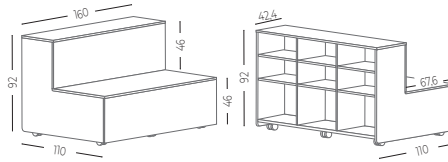

Grandstand

Manufacturer: Actiu, Spain

Technical Profile

			
Model	GRANDSTAND WITH CASTORS	UPHOLSTERED PUFF (Can only be placed in the lower row of the grandstand)	UPHOLSTERED CUSHION
Technical Characteristics	<ul style="list-style-type: none"> • Body: <ul style="list-style-type: none"> • End sides in 25 mm thick melamine. • Central sides of 19 mm thick melamine. • Lower part (base) of 25 mm thick melamine. • Tops of 16 mm thick melamine. • 19 mm thick melamine front. 	<ul style="list-style-type: none"> • Body: <ul style="list-style-type: none"> • Moulded with 40kg/m³ density flexible PUR foam, upholstered in different ranges of upholstery and finishes. • Rounded corners and edges • Handle: <ul style="list-style-type: none"> • Polyester webbing for easy removal from the stand. Black finish 	<ul style="list-style-type: none"> • Cushion: <ul style="list-style-type: none"> • Melamine board base, 12 mm thick. • Upper cushion injected with 10 mm thick flexible PUR foam. • Upholstered in different ranges of upholstery and finishes. • Rounded corners and rounded top corners. • Anti-skid support
Support	<ul style="list-style-type: none"> • Standard black Ø75mm wheels with Teflon tread, 3 with brake and 3 without brake. 	<ul style="list-style-type: none"> • Standard black Ø50 mm wheels with Teflon tread. 	
Dimensions	<p>Overall dimensions: Height: 920 mm Width: 1600 mm Depth: 1100 mm</p> 	<p>Overall dimensions: Height: 440 mm Width: 400 mm Depth: 500 mm</p> 	<p>Overall dimensions: Height: 22 mm Width: 410 mm Depth: 510 mm</p> 

Grandstand

Manufacturer: Actiu, Spain

GRANDSTAND WITH CASTORS

2x3 Module
Includes back shelves
Includes castors with brakes
Total sitting height: 46 cm // 46 cm

GD24J

MFC		Light oak	10	\$3,899
------------	---	-----------	-----------	---------