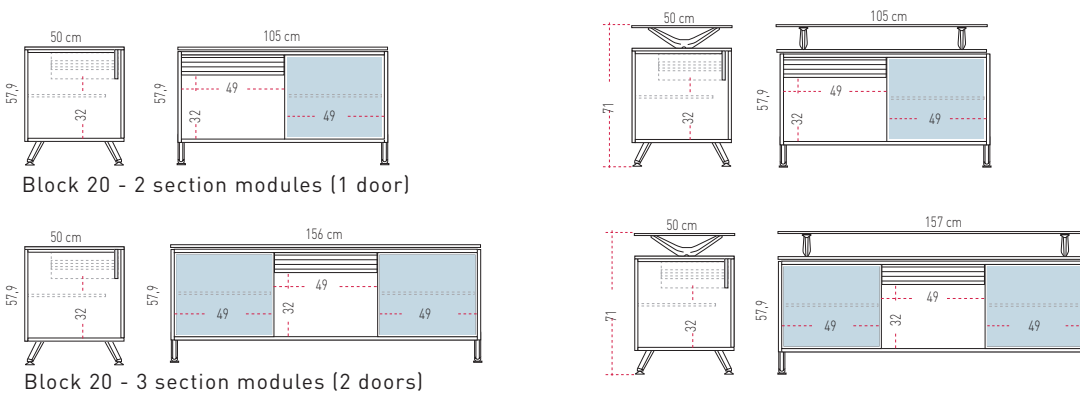

Prices shown are not the final selling price.
To obtain the list price, multiply the price by 2.65.
Prices effective as June 2023.

BLOCK
— by Alegre Design —

BLOCK 20

DESCRIPTION

- ① 10 mm thickness MFC top panel.
- ② 16 mm thickness MFC back panel.
- ③ Top shelf available in 5+5 mm security laminated glass, compact laminate and MFC, supported on moulded aluminium arms
- ④ Aluminium **drawer**
- ⑤ Aluminium corner **trims**
- ⑥ Moulded aluminium **feet** with levellers and anti-skid pad
- ⑦ Fixed inner **shelves** 19 mm
- ⑧ Sliding **doors** available in MFC or 4+4 mm glass with aluminium frame

SIZES

BLOCKS FINISHES (see finishes card)

MFC (19 mm)

C.Laminata (13 mm)

TOP SHELF FINISH

Glass

	WHITE	LIME OAK	LIGHT OAK	CHESTNUT	DARK OAK	CLEAR GLASS	FROSTED GLASS	WHITE GLASS	BLACK GLASS
MFC	00	11	10	07	14				
C. LAMINATE	30								
GLASS						51	50	52	59

· FOR 106 cm BLOCK

MODELS AND SIZES	REFERENCES	MFC	WHITE COMPACT L.	CLEAR GLASS	FROSTED GLASS	WHITE / BLACK GLASS	PACKAGING (packs - vol. - weight)
BL27 <ul style="list-style-type: none"> Top Shelf (105,5 x 50 cm.) Polished aluminium support brackets 	BL27--	231,00	390,60	481,60	547,40	592,20	Vol: 0,0360 m ³ Units / Pack: 2 MFC: 8 Kg Compact L.: 16 Kg Glass: 20 Kg

· FOR 157 cm BLOCK

MODELS AND SIZES	REFERENCES	MFC	WHITE COMPACT L.	CLEAR GLASS	FROSTED GLASS	WHITE / BLACK GLASS	PACKAGING (packs - vol. - weight)
BL29 <ul style="list-style-type: none"> Top Shelf (157x 50 cm.) Polished aluminium support brackets 	BL29--	246,40	470,40	589,40	684,60	743,40	Vol: 0,0320 m ³ Units / Pack: 2 MFC: 8 Kg Compact L.: 15 Kg Glass: 18 Kg