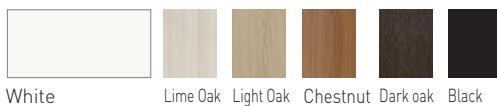

Prices shown are not the final selling price.
To obtain the list price, multiply the price by 2.65.
Prices effective as June 2023.

BLOCK
— by Alegre Design —

BLOCK 20

DESCRIPTION

- ① 10 mm thickness MFC top panel.
- ② 16 mm thickness MFC back panel.
- ③ Top shelf available in 5+5 mm security laminated glass, compact laminate and MFC, supported on moulded aluminium arms
- ④ Aluminium **drawer**
- ⑤ Aluminium corner **trims**
- ⑥ Moulded aluminium **feet** with levellers and anti-skid pad
- ⑦ Fixed inner **shelves** 19 mm
- ⑧ Sliding **doors** available in MFC or 4+4 mm glass with aluminium frame

SIZES

BLOCKS FINISHES (see finishes card)

MFC (19 mm)

C.Laminata (13 mm)

TOP SHELF FINISH

Glass

	WHITE	LIME OAK	LIGHT OAK	CHESTNUT	DARK OAK	CLEAR GLASS	FROSTED GLASS	WHITE GLASS	BLACK GLASS
MFC	00	11	10	07	14				
C. LAMINATE	30								
GLASS						51	50	52	59