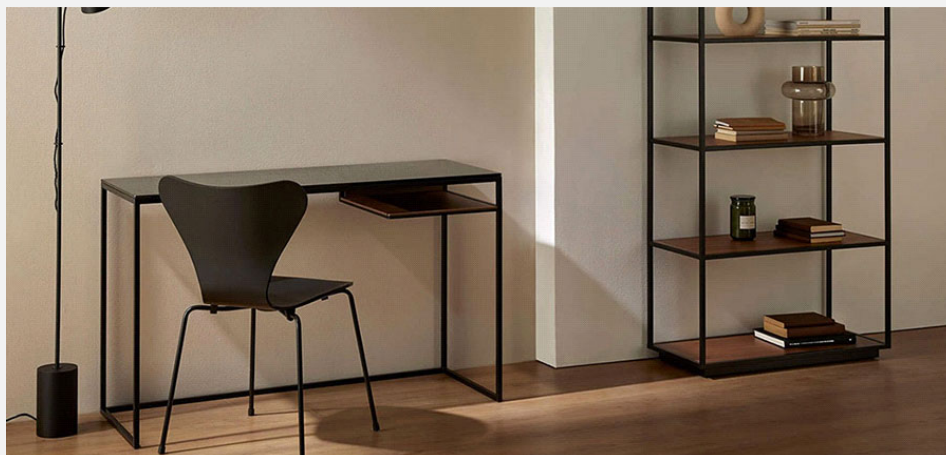

Rita

Manufacturer: Kendo, Spain

Product Code	Description	Price
--------------	-------------	-------

Consoles and desks, 10 mm thick smoked grey tempered glass top and micro-textured black thermo-lacquered metal structure.

RITY-23

Console with Shelf - 10 mm thick smoked grey tempered glass top
120 x 35 x 80 cm - 47.25" x 13.8" x 31.5"

Smoked grey glass top / Lacquer base and vertical sides	\$3,833
Smoked grey glass top / Oak base and vertical sides	\$3,966
Smoked grey glass top / Walnut base and vertical sides	\$3,966

RITP-24

Desks with Shelf - 10 mm thick smoked grey tempered glass top
120 x 45 x 74 cm - 47.3" x 17.8" x 29.2"

Smoked grey glass top / Lacquer base and vertical sides	\$3,808
Smoked grey glass top / Oak base and vertical sides	\$3,892
Smoked grey glass top / Walnut base and vertical sides	\$3,892