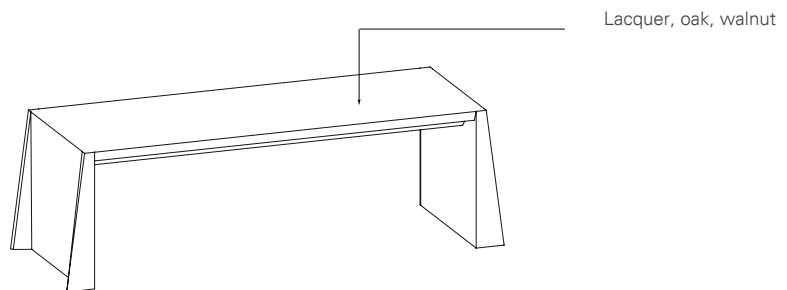

kendo

Collection of coffee tables made in lacquered MDF, veneered in walnut or oak.

NARUK
Vicente Gallega

Coffee tables

NZ-24

125x45x40 cm

0,323 m³ 24 Kg

Walnut

Oak

Lacquer