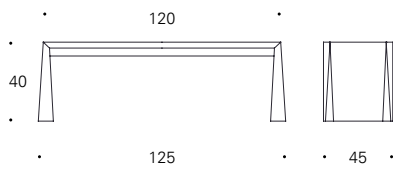

NARUK

DATA SHEET

kendo

Collection of coffee tables made in lacquered MDF, veneered in walnut or oak.

NARUK
Vicente Gallega

Coffee tables

NZ-24

125x45x40 cm