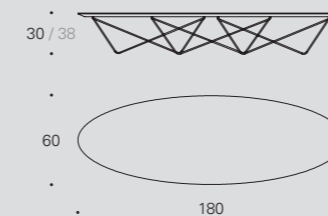

**YOHS - 46**

■ 0.360 m<sup>3</sup> ▲ 25 kg

Lacquer top / Lacquer or chromed legs

Grey mirror top / Black thermo-lacquered or chromed legs

Walnut top / Black thermo-lacquered or chromed legs

Oak top / Black thermo-lacquered or chromed legs

Black glass top / Black thermo-lacquered or chromed legs

**YOHS - 86**

■ 0.430 m<sup>3</sup> ▲ 32 kg

Lacquer top / Lacquer or chromed legs

Grey mirror top / Black thermo-lacquered or chromed legs

Walnut top / Black thermo-lacquered or chromed legs