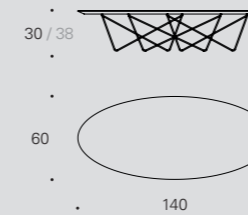

Oak top / Black thermo-lacquered or chromed legs

Black glass top / Black thermo-lacquered or chromed legs

**YOHS - 03**

■ 0.427 m<sup>3</sup> ▲ 32 kg

Lacquer top / Lacquer or chromed legs

Grey mirror top / Black thermo-lacquered or chromed legs

Walnut top / Black thermo-lacquered or chromed legs

Oak top / Black thermo-lacquered or chromed legs

Black glass top / Black thermo-lacquered or chromed legs

**YOHS - 23**

■ 0.603 m<sup>3</sup> ▲ 56 kg

Lacquer top / Lacquer or chromed legs

**YOHS - 46**

■ 0.360 m<sup>3</sup> ▲ 25 kg

Lacquer top / Lacquer or chromed legs

Grey mirror top / Black thermo-lacquered or chromed legs

Walnut top / Black thermo-lacquered or chromed legs

Oak top / Black thermo-lacquered or chromed legs