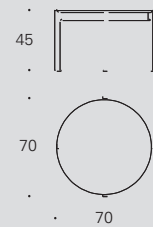

A collection of coffee tables, comprising circular top made in marble and solid walnut wood legs.

LOTTA - 77 R

■ 0.283 m³ ▲ 27 kg

Walnut legs / Marble top   White   Black