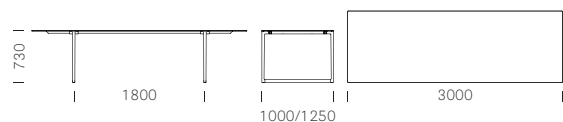

## Tables

Item	Frame		Solid laminate top included	
	Sizes	Finish	CFC_BI (mm 12)	CFC 3445, 3447 (mm 10)
TOA190X75	1900X750	POWDER COATED	€ 1.452,00	€ 1.452,00
TOA190X90	1900X900	POWDER COATED	€ 1.815,00	€ 1.815,00
TOA300X100	3000X1000	POWDER COATED	€ 2.299,00	€ 2.299,00
TOA300X125	3000X1250	POWDER COATED	€ 2.396,00	€ 2.396,00
TOA360X100	3600X1000	POWDER COATED	€ 2.662,00	€ 2.662,00
TOA360X125	3600X1250	POWDER COATED	€ 2.759,00	€ 2.759,00

### TECHNICAL DETAILS

Item TOA190X75

Item TOA190X90

Item TOA300X100/125

Item TOA360X100/125

On request other standard colours powder coated available - same price