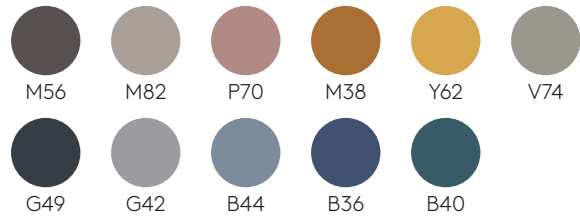

INCLASS

FINISHES

Steel bases

M1 colours

M2 colours

Chrome

Tabletops

Lacquered MDF
22mm

W1 colours

W2 colours

Oak veneer
23mm

Oak

Melamine
22mm

Solid HPL
12mm black core

Solid HPL
12mm white core

Solid FENIX®
12mm