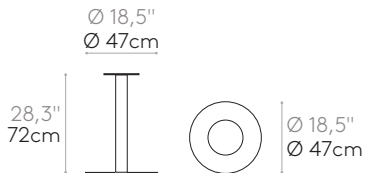

48x48cm
H.72cm

Ø47cm
H.72cm

TABLETOPS SIZES:

Round tabletops: Ø60cm, Ø70cm, Ø80cm, Ø90cm and Ø100cm.

Square tabletops: 60x60cm, 70x70cm and 80x80cm.

Rectangular tabletops: 160x80cm and 180x80cm.
** Two bases are required for these tops.

The price matrix shows the price of each tabletop in the different sizes, materials and finishes.

Square table base 48x48cm with height 72cm (top not included)

Steel table base with central column. Height 72cm. Square base plate 48x48cm.

Code	Base	€
FLA0001	Colours M1	266
FLA0001	Colours M2	286
FLA0001	Chrome	400

Round table base 47cm with height 72cm (top not included)

Steel table base with central column. Height 72cm. Round base plate 47cm.

Code	Base	€
FLA0004	Colours M1	266
FLA0004	Colours M2	286
FLA0004	Chrome	400

Round table base 65cm with height 72cm (top not included)

Steel table base with central column. Height 72cm. Round base plate 65cm.