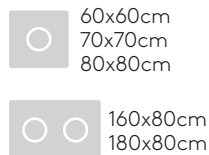

The price matrix shows the price of each tabletop in the different sizes, materials and finishes.

Square table base 48x48cm with height 72cm (top not included)

Steel table base with central column. Height 72cm. Square base plate 48x48cm.

Code	Base	€
FLA0004	Colours M1	266
FLA0004	Colours M2	286
FLA0004	Chrome	400

Round table base 65cm with height 72cm (top not included)

Steel table base with central column. Height 72cm. Round base plate 65cm.

Code	Base	€
FLA0008	Colours M1	358
FLA0008	Colours M2	383
FLA0008	Chrome	583

FLAT

Square table base 48x48cm with height 88cm (top not included)

Steel table base with central column. Height 88cm. Square base plate 48x48cm.

Code	Base	€
FLA0021	Colours M1	280
FLA0021	Colours M2	302
FLA0021	Chrome	440

Round table base 47cm with height 88cm (top not included)

Steel table base with central column. Height 88cm. Round base plate 47cm.