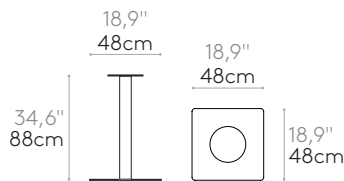

The price matrix shows the price of each tabletop in the different sizes, materials and finishes.

Square table base 48x48cm with height 72cm (top not included)

Steel table base with central column. Height 72cm. Square base plate 48x48cm.

Code	Base	€
FLA0004	Colours M1	266
FLA0004	Colours M2	286
FLA0004	Chrome	400

Round table base 65cm with height 72cm (top not included)

Steel table base with central column. Height 72cm. Round base plate 65cm.

Code	Base	€
FLA0008	Colours M1	358
FLA0008	Colours M2	383
FLA0008	Chrome	583

FLAT

Square table base 48x48cm with height 88cm (top not included)

Steel table base with central column. Height 88cm. Square base plate 48x48cm.

Code	Base	€
FLA0021	Colours M1	280
FLA0021	Colours M2	302
FLA0021	Chrome	440

Round table base 47cm with height 88cm (top not included)

Steel table base with central column. Height 88cm. Round base plate 47cm.