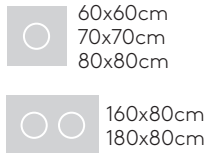

Square tabletops: 60x60cm and 70x70cm.

Rectangular tabletops: 160x80cm and 180x80cm.
** Two bases are required for these tops.

2

CHOOSE THE FINISH OF THE BASE

The price varies depending on the chosen finish.

The price matrix shows the price according to the different metal finishes:

Colours M1 · Colours M2 · Chrome

3

CHOOSE THE TABLETOP SIZE, MATERIAL AND ITS FINISH

The tabletops are available in the following materials:

The price matrix shows the price of each tabletop in the different sizes, materials and finishes.

Square table base 48x48cm with height 72cm (top not included)

Steel table base with central column. Height 72cm. Square base plate 48x48cm.

Code	Base	€
FLA0001	Colours M1	266
FLA0001	Colours M2	286
FLA0001	Chrome	400

Round table base 47cm with height 72cm (top not included)

Steel table base with central column. Height 72cm. Round base plate 47cm.