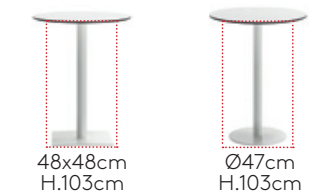

48x48cm
H.72cm

Ø47cm
H.72cm

TABLETOPS SIZES:

Round tabletops: Ø60cm, Ø70cm, Ø80cm, Ø90cm and Ø100cm.

Square tabletops: 60x60cm, 70x70cm and 80x80cm.

Rectangular tabletops: 160x80cm and 180x80cm.
** Two bases are required for these tops.

Ø65cm
H.72cm

TABLETOPS SIZES:

Round tabletops: Ø120cm and Ø140cm.

Square tabletop: 90x90cm.

Rectangular tabletops: 240x100cm.
** Two bases are required for these tops.

48x48cm
H.88cm

Ø47cm
H.88cm

TABLETOPS SIZES:

Round tabletops: Ø60cm, Ø70cm, Ø80cm, Ø90cm and Ø100cm.

Square tabletops: 60x60cm, 70x70cm and 80x80cm.

Rectangular tabletops: 160x80cm and 180x80cm.
** Two bases are required for these tops.

Ø65cm
H.88cm

TABLETOPS SIZES:

Round tabletops: Ø120cm and Ø140cm.

Square tabletop: 90x90cm.

Rectangular tabletops: 240x100cm.
** Two bases are required for these tops.

48x48cm
H.103cm

Ø47cm
H.103cm

TABLETOPS SIZES:

Round tabletops: Ø60cm, Ø70cm, Ø80cm and Ø90cm.