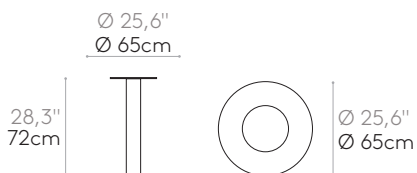

The price matrix shows the price of each tabletop in the different sizes, materials and finishes.

Square table base 48x48cm with height 72cm (top not included)

Steel table base with central column. Height 72cm. Square base plate 48x48cm.

Code	Base	€
FLA0001	Colours M1	266
FLA0001	Colours M2	286
FLA0001	Chrome	400

Round table base 47cm with height 72cm (top not included)

Steel table base with central column. Height 72cm. Round base plate 47cm.

Code	Base	€
FLA0004	Colours M1	266
FLA0004	Colours M2	286
FLA0004	Chrome	400

Round table base 65cm with height 72cm (top not included)

Steel table base with central column. Height 72cm. Round base plate 65cm.

Code	Base	€
FLA0008	Colours M1	358
FLA0008	Colours M2	383
FLA0008	Chrome	583

FLAT

Square table base 48x48cm with height 88cm (top not included)

Steel table base with central column. Height 88cm. Square base plate 48x48cm.