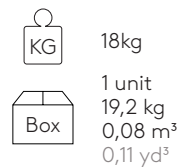

Steel table base with central column. Height 103cm. Round base plate 47cm.

Finishes: in chrome or micro-textured powder coated in colours M1 and M2 from our metallic swatch card. The bases with chrome column have a matt stainless steel bezel covering the plate.

Glides: felt layer under the base plate.

Code	Base	€
FLA0014	Colours M1	284
FLA0014	Colours M2	304
FLA0014	Chrome	444