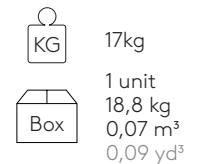

Steel table base with central column. Height 88cm. Round base plate 47cm.

Finishes: in chrome or micro-textured powder coated in colours M1 and M2 from our metallic swatch card. The bases with chrome column have a matt stainless steel bezel covering the plate.

Glides: felt layer under the base plate.

Code	Base	€
FLA0024	Colours M1	280
FLA0024	Colours M2	302
FLA0024	Chrome	440