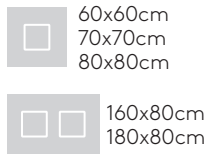

TABLETOPS SIZES:

Round tabletops: Ø120cm and Ø140cm.

Square tabletop: 90x90cm.

Rectangular tabletops: 240x100cm.
** Two bases are required for these tops.

48x48cm
H.103cm

Ø47cm
H.103cm

TABLETOPS SIZES:

Round tabletops: Ø60cm, Ø70cm, Ø80cm and Ø90cm.

Square tabletops: 60x60cm and 70x70cm.

Rectangular tabletops: 160x80cm and 180x80cm.
** Two bases are required for these tops.

2

CHOOSE THE FINISH OF THE BASE

The price varies depending on the chosen finish.

The price matrix shows the price according to the different metal finishes:

Colours M1 · Colours M2 · Chrome

3

CHOOSE THE TABLETOP SIZE, MATERIAL AND ITS FINISH

The tabletops are available in the following materials:

The price matrix shows the price of each tabletop in the different sizes, materials and finishes.

Square table base 48x48cm with height 72cm (top not included)

Steel table base with central column. Height 72cm. Square base plate 48x48cm.