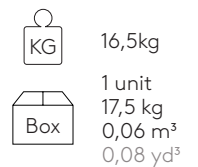

The price matrix shows the price of each tabletop in the different sizes, materials and finishes.

Square table base 48x48cm with height 72cm (top not included)

Steel table base with central column. Height 72cm. Square base plate 48x48cm.

Code	Base	€
FLA0001	Colours M1	266
FLA0001	Colours M2	286
FLA0001	Chrome	400

Round table base 47cm with height 72cm (top not included)

Steel table base with central column. Height 72cm. Round base plate 47cm.

Code	Base	€
FLA0004	Colours M1	266
FLA0004	Colours M2	286
FLA0004	Chrome	400

Round table base 65cm with height 72cm (top not included)

Steel table base with central column. Height 72cm. Round base plate 65cm.