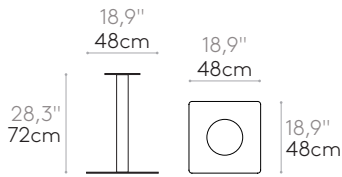

TABLETOPS SIZES:

Round tabletops: Ø120cm and Ø140cm.

Square tabletop: 90x90cm.

Rectangular tabletops: 240x100cm.
** Two bases are required for these tops.

48x48cm
H.103cm

Ø47cm
H.103cm

TABLETOPS SIZES:

Round tabletops: Ø60cm, Ø70cm, Ø80cm and Ø90cm.

Square tabletops: 60x60cm and 70x70cm.

Rectangular tabletops: 160x80cm and 180x80cm.
** Two bases are required for these tops.

2

CHOOSE THE FINISH OF THE BASE

The price varies depending on the chosen finish.

The price matrix shows the price of each tabletop in the different sizes, materials and finishes.

Square table base 48x48cm with height 72cm (top not included)

Steel table base with central column. Height 72cm. Square base plate 48x48cm.

Code	Base	€
FLA0001	Colours M1	266
FLA0001	Colours M2	286
FLA0001	Chrome	400

Round table base 47cm with height 72cm (top not included)

Steel table base with central column. Height 72cm. Round base plate 47cm.