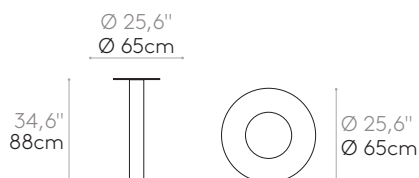

The price matrix shows the price of each tabletop in the different sizes, materials and finishes.

Square table base 48x48cm with height 72cm (top not included)

Steel table base with central column. Height 72cm. Square base plate 48x48cm.

Code	Base	€
FLA0021	Colours M1	280
FLA0021	Colours M2	302
FLA0021	Chrome	440

Round table base 47cm with height 88cm (top not included)

Steel table base with central column. Height 88cm. Round base plate 47cm.

Code	Base	€
FLA0024	Colours M1	280
FLA0024	Colours M2	302
FLA0024	Chrome	440

Round table base 65cm with height 88cm (top not included)

Steel table base with central column. Height 88cm. Round base plate 65cm.

Code	Base	€
FLA0028	Colours M1	379
FLA0028	Colours M2	406
FLA0028	Chrome	616

Square table base 48x48cm with height 103cm (top not included)

Steel table base with central column. Height 103cm. Square base plate 48x48cm.