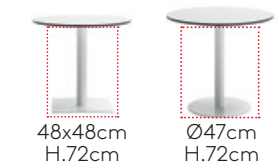

FLAT

CONFIGURATION GUIDE

1

CHOOSE THE BASE FOR YOUR TABLE

The FLAT collection offers bases in different sizes and formats.

Choose the appropriate base for the size of the tabletop you need as indicated bellow next to each base.

48x48cm
H.72cm

Ø47cm
H.72cm

TABLETOPS SIZES:

Round tabletops: Ø60cm, Ø70cm, Ø80cm, Ø90cm and Ø100cm.

Square tabletops: 60x60cm, 70x70cm and 80x80cm.

Rectangular tabletops: 160x80cm and 180x80cm.
** Two bases are required for these tops.

Ø65cm
H.72cm

TABLETOPS SIZES:

Round tabletops: Ø120cm and Ø140cm.

Square tabletop: 90x90cm.

Rectangular tabletops: 240x100cm.
** Two bases are required for these tops.

48x48cm
H.88cm

Ø47cm
H.88cm

TABLETOPS SIZES: