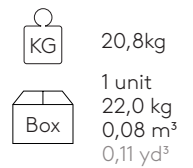

Steel table base with central column. Height 103cm. Square base plate 48x48cm.

Finishes: in chrome or micro-textured powder coated in colours M1 and M2 from our metallic swatch card. The bases with chrome column have a matt stainless steel bezel covering the plate.

Glides: felt layer under the base plate.

Code	Base	€
FLA0011	Colours M1	284
FLA0011	Colours M2	304
FLA0011	Chrome	444