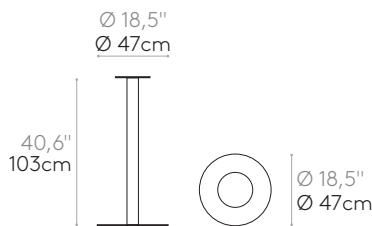

Steel table base with central column. Height 103cm. Round base plate 47cm.

Finishes: in chrome or micro-textured powder coated in colours M1 and M2 from our metallic swatch card. The bases with chrome column have a matt stainless steel bezel covering the plate.

Glides: felt layer under the base plate.

Code	Base	€
FLA0014	Colours M1	284
FLA0014	Colours M2	304
FLA0014	Chrome	444