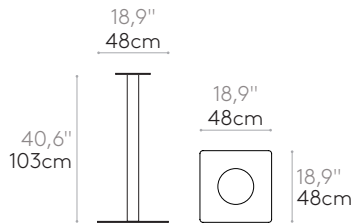

The price matrix shows the price of each tabletop in the different sizes, materials and finishes.

Square table base 48x48cm with height 72cm (top not included)

Steel table base with central column. Height 72cm. Square base plate 48x48cm.

Code	Base	€
FLA0024	Colours M1	280
FLA0024	Colours M2	302
FLA0024	Chrome	440

Round table base 65cm with height 88cm (top not included)

Steel table base with central column. Height 88cm. Round base plate 65cm.

Code	Base	€
FLA0028	Colours M1	379
FLA0028	Colours M2	406
FLA0028	Chrome	616

Square table base 48x48cm with height 103cm (top not included)

Steel table base with central column. Height 103cm. Square base plate 48x48cm.

Code	Base	€
FLA0011	Colours M1	284
FLA0011	Colours M2	304
FLA0011	Chrome	444

Round table base 47cm with height 103cm (top not included)

Steel table base with central column. Height 103cm. Round base plate 47cm.