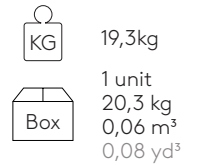

The price matrix shows the price of each tabletop in the different sizes, materials and finishes.

Square table base 48x48cm with height 72cm (top not included)

Steel table base with central column. Height 72cm. Square base plate 48x48cm.

Code	Base	€
FLA0001	Colours M1	266
FLA0001	Colours M2	286
FLA0001	Chrome	400

Round table base 47cm with height 72cm (top not included)

Steel table base with central column. Height 72cm. Round base plate 47cm.