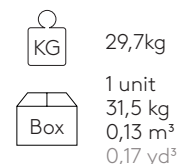

Code	Base	€
FLA0021	Colours M1	280
FLA0021	Colours M2	302
FLA0021	Chrome	440

Round table base 47cm with height 88cm (top not included)

Steel table base with central column. Height 88cm. Round base plate 47cm.

Code	Base	€
FLA0024	Colours M1	280
FLA0024	Colours M2	302
FLA0024	Chrome	440

Round table base 65cm with height 88cm (top not included)

Steel table base with central column. Height 88cm. Round base plate 65cm.

Code	Base	€
FLA0028	Colours M1	379
FLA0028	Colours M2	406
FLA0028	Chrome	616

Square table base 48x48cm with height 103cm (top not included)

Steel table base with central column. Height 103cm. Square base plate 48x48cm.