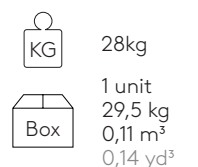

The price matrix shows the price of each tabletop in the different sizes, materials and finishes.

Square table base 48x48cm with height 72cm (top not included)

Steel table base with central column. Height 72cm. Square base plate 48x48cm.

Code	Base	€
FLA0001	Colours M1	266
FLA0001	Colours M2	286
FLA0001	Chrome	400

Round table base 47cm with height 72cm (top not included)

Steel table base with central column. Height 72cm. Round base plate 47cm.

Code	Base	€
FLA0004	Colours M1	266
FLA0004	Colours M2	286
FLA0004	Chrome	400

Round table base 65cm with height 72cm (top not included)

Steel table base with central column. Height 72cm. Round base plate 65cm.

Code	Base	€
FLA0008	Colours M1	358
FLA0008	Colours M2	383
FLA0008	Chrome	583

FLAT

Square table base 48x48cm with height 88cm (top not included)

Steel table base with central column. Height 88cm. Square base plate 48x48cm.