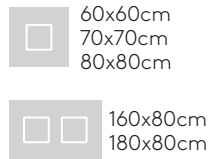

The price matrix shows the price of each tabletop in the different sizes, materials and finishes.

Square table base 48x48cm with height 72cm (top not included)

Steel table base with central column. Height 72cm. Square base plate 48x48cm.

Code	Base	€
FLA0004	Colours M1	266
FLA0004	Colours M2	286
FLA0004	Chrome	400

Round table base 65cm with height 72cm (top not included)

Steel table base with central column. Height 72cm. Round base plate 65cm.

Code	Base	€
FLA0008	Colours M1	358
FLA0008	Colours M2	383
FLA0008	Chrome	583

FLAT

Square table base 48x48cm with height 88cm (top not included)

Steel table base with central column. Height 88cm. Square base plate 48x48cm.