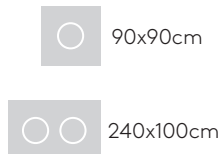

The price matrix shows the price of each tabletop in the different sizes, materials and finishes.

Square table base 48x48cm with height 72cm (top not included)

Steel table base with central column. Height 72cm. Square base plate 48x48cm.

Code	Base	€
FLA0001	Colours M1	266
FLA0001	Colours M2	286
FLA0001	Chrome	400

Round table base 47cm with height 72cm (top not included)

Steel table base with central column. Height 72cm. Round base plate 47cm.

Code	Base	€
FLA0004	Colours M1	266
FLA0004	Colours M2	286
FLA0004	Chrome	400

Round table base 65cm with height 72cm (top not included)

Steel table base with central column. Height 72cm. Round base plate 65cm.