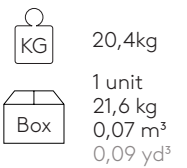

Steel table base with central column. Height 88cm. Square base plate 48x48cm.

Finishes: in chrome or micro-textured powder coated in colours M1 and M2 from our metallic swatch card. The bases with chrome column have a matt stainless steel bezel covering the plate.

Glides: felt layer under the base plate.

Code	Base	€
FLA0021	Colours M1	280
FLA0021	Colours M2	302
FLA0021	Chrome	440