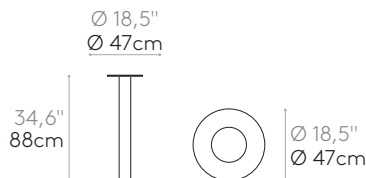

The price matrix shows the price of each tabletop in the different sizes, materials and finishes.

Square table base 48x48cm with height 72cm (top not included)

Steel table base with central column. Height 72cm. Square base plate 48x48cm.

Code	Base	€
FLA0008	Colours M1	358
FLA0008	Colours M2	383
FLA0008	Chrome	583

FLAT

Square table base 48x48cm with height 88cm (top not included)

Steel table base with central column. Height 88cm. Square base plate 48x48cm.

Code	Base	€
FLA0021	Colours M1	280
FLA0021	Colours M2	302
FLA0021	Chrome	440

Round table base 47cm with height 88cm (top not included)

Steel table base with central column. Height 88cm. Round base plate 47cm.

Code	Base	€
FLA0024	Colours M1	280
FLA0024	Colours M2	302
FLA0024	Chrome	440

Round table base 65cm with height 88cm (top not included)

Steel table base with central column. Height 88cm. Round base plate 65cm.