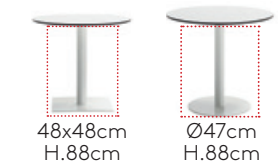

48x48cm
H.72cm

Ø47cm
H.72cm

TABLETOPS SIZES:

Round tabletops: Ø60cm, Ø70cm, Ø80cm, Ø90cm and Ø100cm.

Square tabletops: 60x60cm, 70x70cm and 80x80cm.

Rectangular tabletops: 160x80cm and 180x80cm.
** Two bases are required for these tops.

Ø65cm
H.72cm

TABLETOPS SIZES:

Round tabletops: Ø120cm and Ø140cm.

Square tabletop: 90x90cm.

Rectangular tabletops: 240x100cm.
** Two bases are required for these tops.

48x48cm
H.88cm

Ø47cm
H.88cm

TABLETOPS SIZES:

Round tabletops: Ø60cm, Ø70cm, Ø80cm, Ø90cm and Ø100cm.

Square tabletops: 60x60cm, 70x70cm and 80x80cm.

Rectangular tabletops: 160x80cm and 180x80cm.
** Two bases are required for these tops.

Ø65cm
H.88cm

TABLETOPS SIZES:

Round tabletops: Ø120cm and Ø140cm.

Square tabletop: 90x90cm.

Rectangular tabletops: 240x100cm.
** Two bases are required for these tops.

48x48cm
H.103cm

Ø47cm
H.103cm

TABLETOPS SIZES:

Round tabletops: Ø60cm, Ø70cm, Ø80cm and Ø90cm.