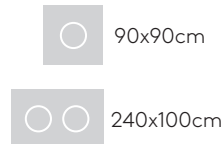

Code	Base	€
FLA0008	Colours M1	358
FLA0008	Colours M2	383
FLA0008	Chrome	583

FLAT

Square table base 48x48cm with height 88cm (top not included)

Steel table base with central column. Height 88cm. Square base plate 48x48cm.

Code	Base	€
FLA0021	Colours M1	280
FLA0021	Colours M2	302
FLA0021	Chrome	440

Round table base 47cm with height 88cm (top not included)

Steel table base with central column. Height 88cm. Round base plate 47cm.

Code	Base	€
FLA0024	Colours M1	280
FLA0024	Colours M2	302
FLA0024	Chrome	440

Round table base 65cm with height 88cm (top not included)

Steel table base with central column. Height 88cm. Round base plate 65cm.