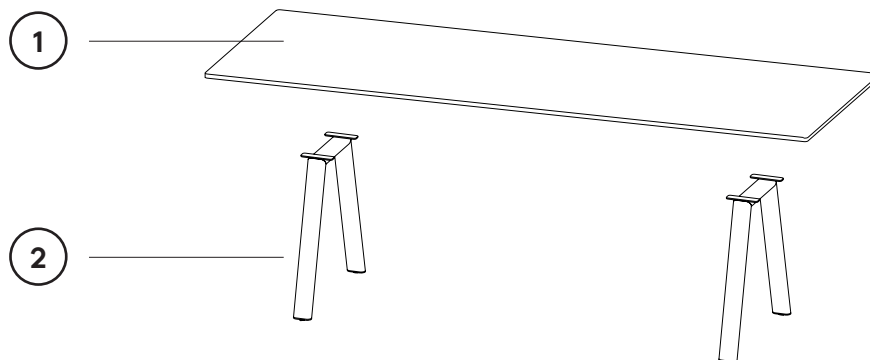

Solid FENIX® 12mm

CONFIGURATION GUIDE

1

SELECT THE SIZE, MATERIAL AND FINISH OF THE TABLETOP

The tabletops are available in a range of lengths and with widths of 90cm and 120cm. They are composed by a tabletop and a structural aluminum frame where the legs will be assembled.