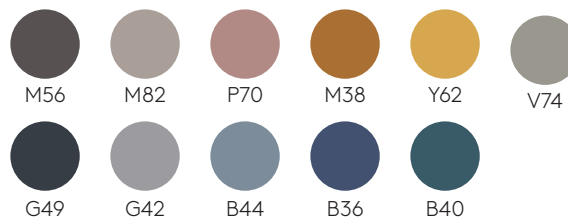

FINISHES

Legs & structural frames

M1 colours

M2 colours

Wooden legs

Oak

Walnut

Tabletops

Lacquered MDF 22mm

W1 colours

W2 colours

Oak & walnut veneer 23mm

Oak

Walnut

Solid HPL 12mm black core

Solid HPL 12mm white core

Table top finishes:

The tabletops are available in the following materials:

Oak natural/stained	Walnut natural	Lacquered MDF colours W1	Lacquered MDF colours W2	Solid HPL 12mm*	Solid FENIX® 12mm*
-------------------------------	--------------------------	------------------------------------	------------------------------------	---------------------------	------------------------------