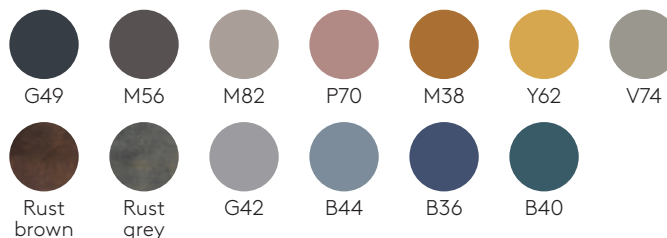

FINISHES

Legs & structural frames

M1 colours

M2 colours

Wooden legs

Oak

Walnut

Tabletops

Lacquered MDF 22mm

W1 colours

W2 colours

Oak & walnut veneer 23mm

Oak

Walnut

Solid HPL 12mm black core

Solid HPL 12mm white core

Table top finishes:

The tabletops are available in the following materials:

Oak natural/stained	Walnut natural	Lacquered MDF colours W1	Lacquered MDF colours W2	Solid HPL 12mm*	Solid FENIX® 12mm*
-------------------------------	--------------------------	------------------------------------	------------------------------------	---------------------------	------------------------------

The price matrix shows the price according to the different metal finishes:

Colours M1 - Colours M2

Wooden legs:

The price matrix shows the price in the different types of wood:

Oak - Walnut

The metal parts of the wooden legs are painted in the same colour as the structural frame of the table.