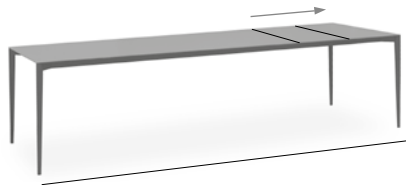

Product Code	Description	Lacquered Top	Veneered Top
T620 160	 160x100x75 63" x 39.25" x 29.5"	\$4,488	\$4,759
T620 190	 190x100x75 74.75" x 39.25" x 29.5"	\$4,742	\$5,066
T620 220	 220x100x75 86.5" x 39.25" x 29.5"	\$5,227	\$5,597
T620 250	 250x100x75 98.5" x 39.25" x 29.5"	\$5,594	\$6,013
T620 280	 280x100x75 110.25" x 39.25" x 29.5"	\$5,874	\$6,346

Nude - Indoor

Manufacturer: Expormim

T628

Rectangular Expandable Dining Table

metallic legs

Product Code	Description	Lacquered Top	Veneered Top
--------------	-------------	---------------	--------------

T628

220x100x75
86.5" x 39.25" x 29.5"

\$10,230

\$10,976

280
110.25"

340
133.75"

Tusch Seating International Inc.
251 Bartley Dr. Unit #4
Toronto, ON M4A 2N7 Canada
www.tuschseating.co

T 416.368.6100
F 416.368.4477
T 888.368.6101
info@tuschseating.com