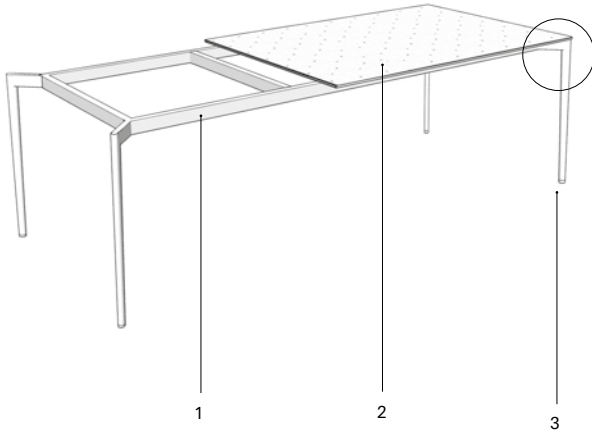

Nude - Indoor

Manufacturer: Expormim

Structure made of stainless steel tube, finished with polyester powder. The collection is available in European oak veneer top and lacquered top version (MDF). Tabletop thickness: 19 mm/0.75" thick for expandable and round dining tables, 12 mm/0.47" thick for rectangular and square dining tables. Delivered unassembled.

- 1 Structure made of stainless steel tube AISI 304, finished with polyester powder.
- 2 Tabletop options:
 - Veneered top.
 - Lacquered top.
- 3 Injected PA spacers.

Tabletop options:

rectangular and square dining tables

- veneered top 12 mm/0.47" thick.
- lacquered top 12 mm/0.47" thick.

round and expandable dining tables

- veneered top 19 mm/0.75" thick.
- lacquered top 19 mm/0.75" thick.

Nude - Indoor

Manufacturer: Expormim