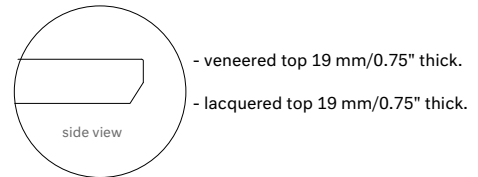

round and expandable dining tables

All prices are subject to a 12% price increase.