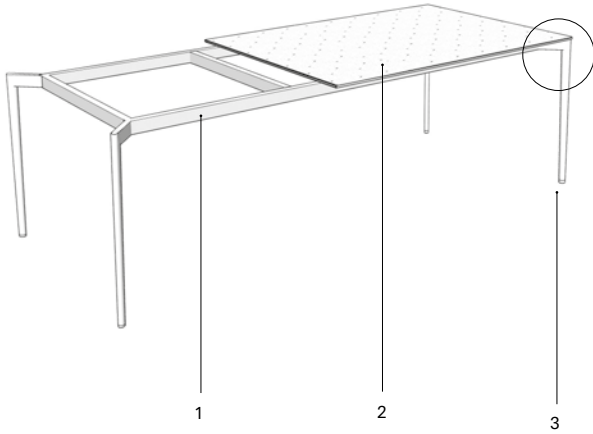

## Nude - Indoor

Manufacturer: Expormim

Structure made of stainless steel tube, finished with polyester powder. The collection is available in European oak veneer top and lacquered top version (MDF). Tabletop thickness: 19 mm/0.75" thick for expandable and round dining tables, 12 mm/0.47" thick for rectangular and square dining tables. Delivered unassembled.

- 1 Structure made of stainless steel tube AISI 304, finished with polyester powder.
- 2 Tabletop options:
  - Veneered top.
  - Lacquered top.
- 3 Injected PA spacers.