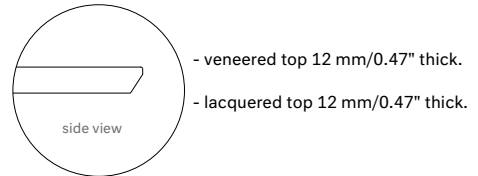

Tabletop options:

rectangular and square dining tables