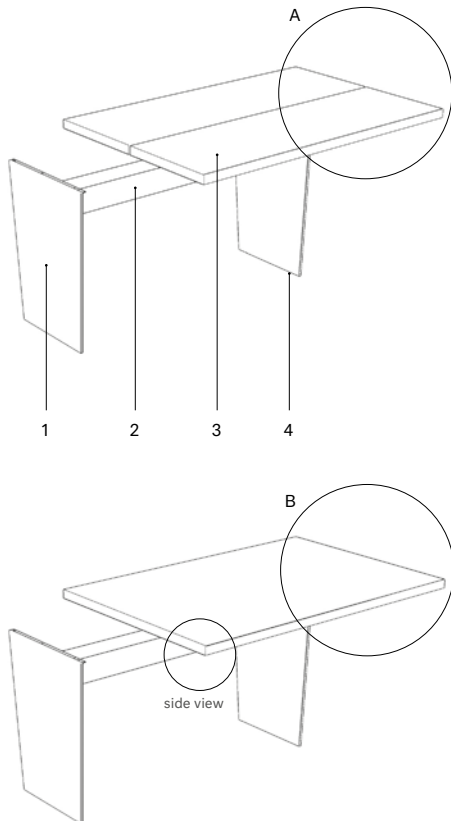

Slats

Manufacturer: Expormim

Tabletop made of solid wood from European oaks with 42 mm/1.65" of section. Lacquered aluminum feet with 10 mm/0.4" of section. Body frame made of lacquered steel. The collection is also available in a lacquered version (MDF) and in European oak veneer. Delivered unassembled.

All prices are subject to a 15% price increase.

- 1 Lacquered aluminum feet with 10 mm/0.4" of section.
- 2 Body frame made of lacquered steel.
- 3 Tabletop options:
 - Solid wood top 42 mm/1.65" thick.
 - Veneered top 42 mm/1.65" thick.
 - Lacquered top 42 mm/1.65" thick.
- 4 Injected PA spacers.

Tabletop options:

- A
 - 2 slats solid wood top 42 mm/1.65" thick.
- B
 - single lacquered top 42 mm/1.65" thick.
 - single veneered top 42 mm/1.65" thick.
- side view
 - 42 mm/1.65" thick.

Slats

Manufacturer: Expormim

Product Code	Description	Price			
		Lacquered Top	Veneered Top	Solid Wood Top	
T437	Rectangular dining table	All prices are subject to a 15% price increase.			
		Single Top	Single Top	2 Slats Top	
T437 180	 <p>180x96x74 71" x 37.75" x 29.25"</p>	<p>Metallic Legs</p> <p>75 kg — 81 kg / 0,29 m³</p>	\$5,930	\$6,056	\$10,167
		Single Top	Single Top	2 Slats Top	
T437 200	 <p>200x96x74 78.75" x 37.75" x 29.25"</p>	<p>Metallic Legs</p> <p>79 kg — 85 kg / 0,31 m³</p>	\$6,059	\$6,131	\$10,256
		Single Top	Single Top	2 Slats Top	
T437 220	 <p>220x96x74 86.5" x 37.75" x 29.25"</p>	<p>Metallic Legs</p> <p>82 kg — 89 kg / 0,33 m³</p>	\$6,201	\$6,276	\$11,260
		Single Top	Single Top	2 Slats Top	
T437 240	 <p>240x96x74 94.5" x 37.75" x 29.25"</p>	<p>Metallic Legs</p> <p>87 kg — 94 kg / 0,35 m³</p>	\$6,353	\$6,445	\$11,468