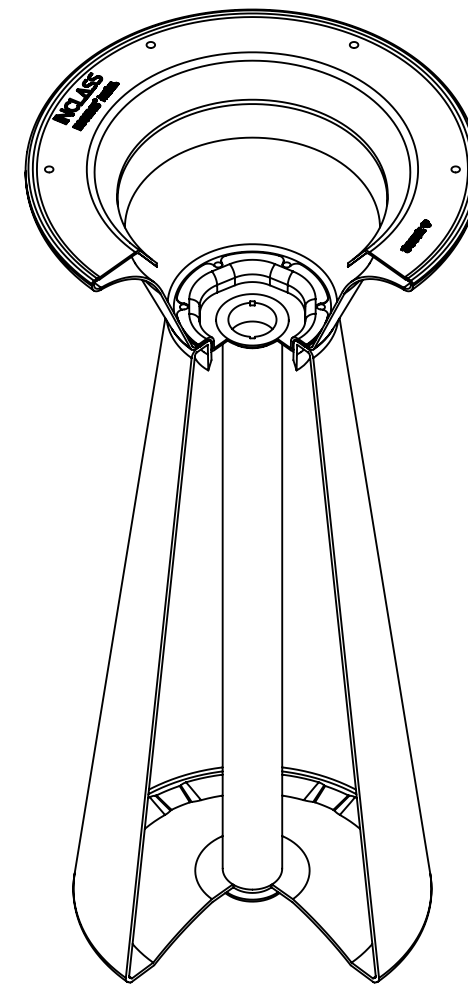

BASE 380

Code: ES10010BA

BASE 380

AVAILABLE AREA FOR ELECTRICAL MANAGEMENT

BASE 380 STOOL

Code: ES10040BA

BASE 380 STOOL

AVAILABLE AREA FOR ELECTRICAL MANAGEMENT

BASE 500

Code: ES10020BA

BASE 500

AVAILABLE AREA FOR ELECTRICAL MANAGEMENT

BASE 650

Code: ES10050BA

BASE 650

AVAILABLE AREA FOR ELECTRICAL MANAGEMENT

BASE OVAL

Code: ES10030BA

BASE OVAL

AVAILABLE AREA FOR ELECTRICAL MANAGEMENT

BASE ELLIPTICAL

Código / Code: ES10060BA

BASE ELLIPTICAL

AVAILABLE AREA FOR ELECTRICAL MANAGEMENT