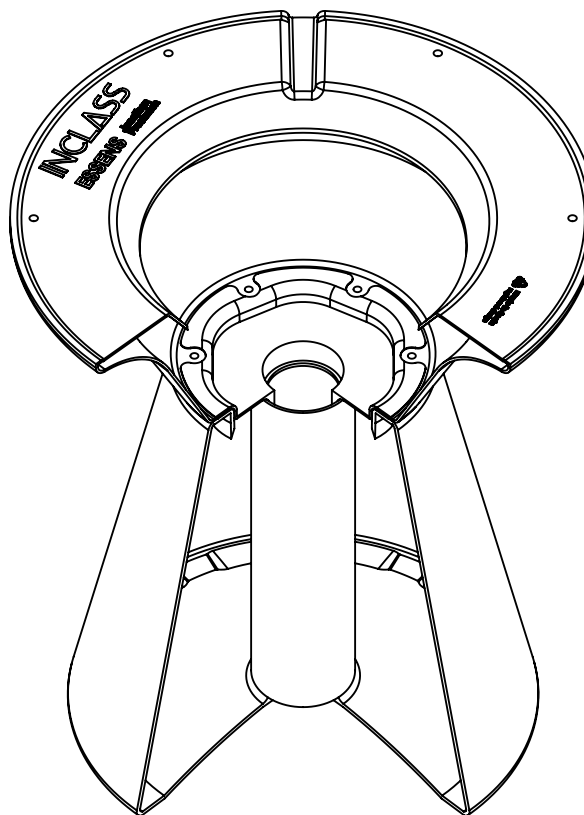

BASE 500

Code: ES10020BA

BASE 500

AVAILABLE AREA FOR ELECTRICAL MANAGEMENT