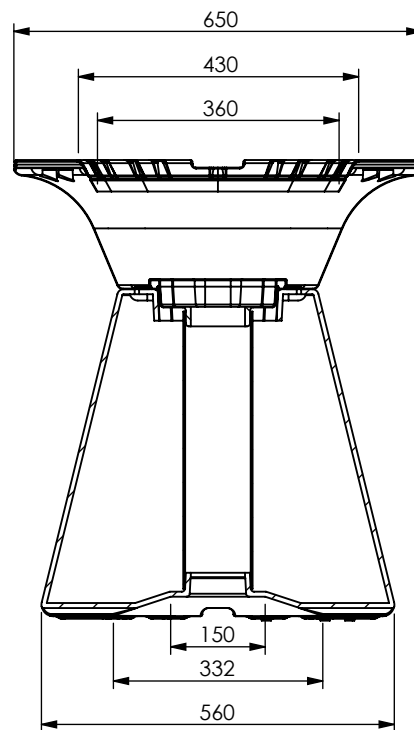

BASE 380

Code: ES10010BA

BASE 380

AVAILABLE AREA FOR ELECTRICAL MANAGEMENT

BASE 380 STOOL

Code: ES10040BA

BASE 380 STOOL

AVAILABLE AREA FOR ELECTRICAL MANAGEMENT

BASE OVAL

Code: ES10030BA

BASE OVAL

AVAILABLE AREA FOR ELECTRICAL MANAGEMENT

BASE ELLIPTICAL

Código / Code: ES10060BA

BASE ELLIPTICAL

AVAILABLE AREA FOR ELECTRICAL MANAGEMENT