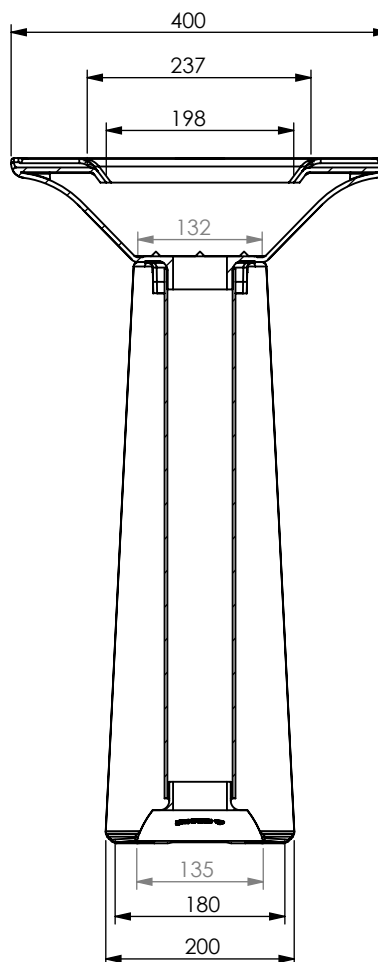

BASE 380

Code: ES10010BA

BASE 380

AVAILABLE AREA FOR ELECTRICAL MANAGEMENT

BASE 380 STOOL

Code: ES10040BA

BASE 380 STOOL

AVAILABLE AREA FOR ELECTRICAL MANAGEMENT

BASE 500

Code: ES10020BA

BASE 500

AVAILABLE AREA FOR ELECTRICAL MANAGEMENT

BASE 650

Code: ES10050BA

BASE 650

AVAILABLE AREA FOR ELECTRICAL MANAGEMENT

BASE OVAL

Code: ES10030BA

BASE OVAL

AVAILABLE AREA FOR ELECTRICAL MANAGEMENT

BASE ELLIPTICAL

Código / Code: ES10060BA

BASE ELLIPTICAL

AVAILABLE AREA FOR ELECTRICAL MANAGEMENT