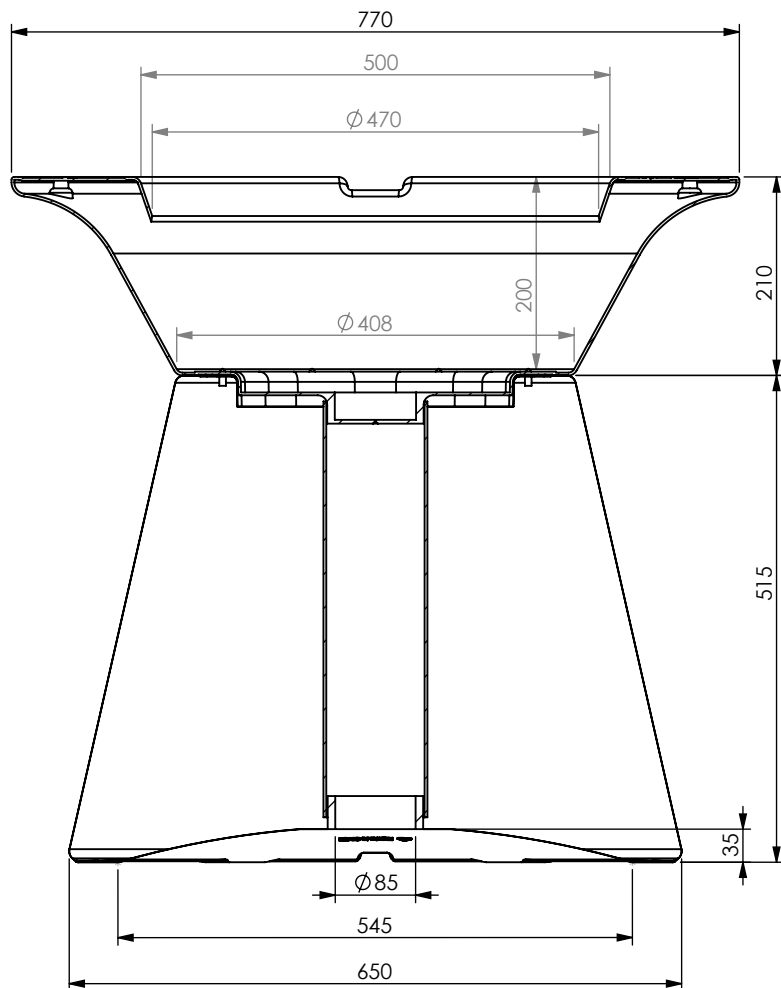

BASE 650

Code: ES10050BA

BASE 650

AVAILABLE AREA FOR ELECTRICAL MANAGEMENT