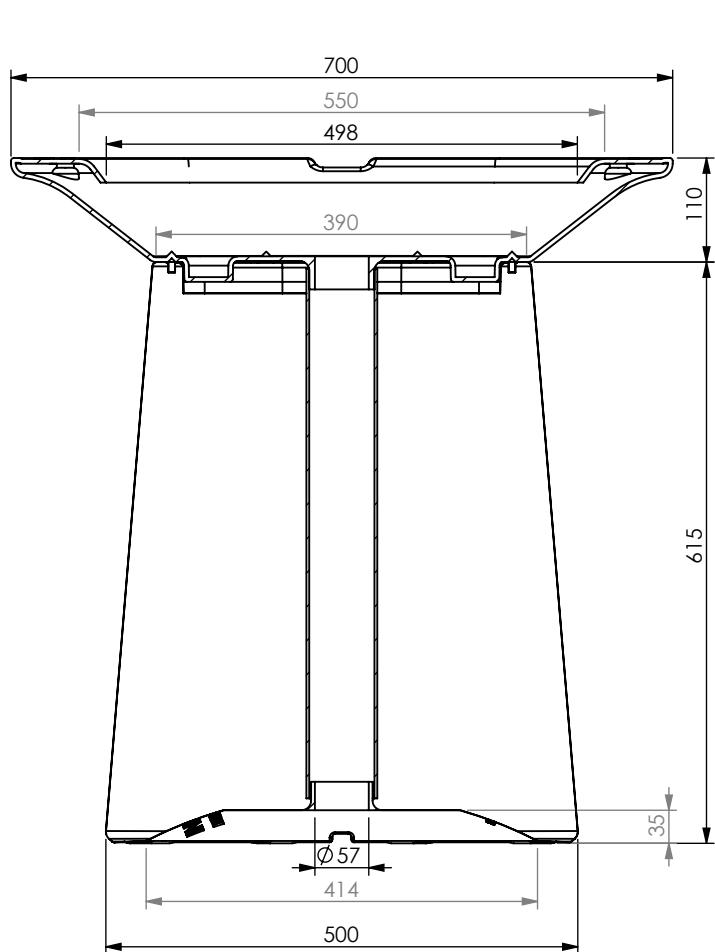

BASE 380

Code: ES10010BA

BASE 380

AVAILABLE AREA FOR ELECTRICAL MANAGEMENT

BASE 380 STOOL

Code: ES10040BA

BASE 380 STOOL

AVAILABLE AREA FOR ELECTRICAL MANAGEMENT

BASE OVAL

Code: ES10030BA

BASE OVAL

AVAILABLE AREA FOR ELECTRICAL MANAGEMENT

BASE ELLIPTICAL

Código / Code: ES10060BA

BASE ELLIPTICAL

AVAILABLE AREA FOR ELECTRICAL MANAGEMENT