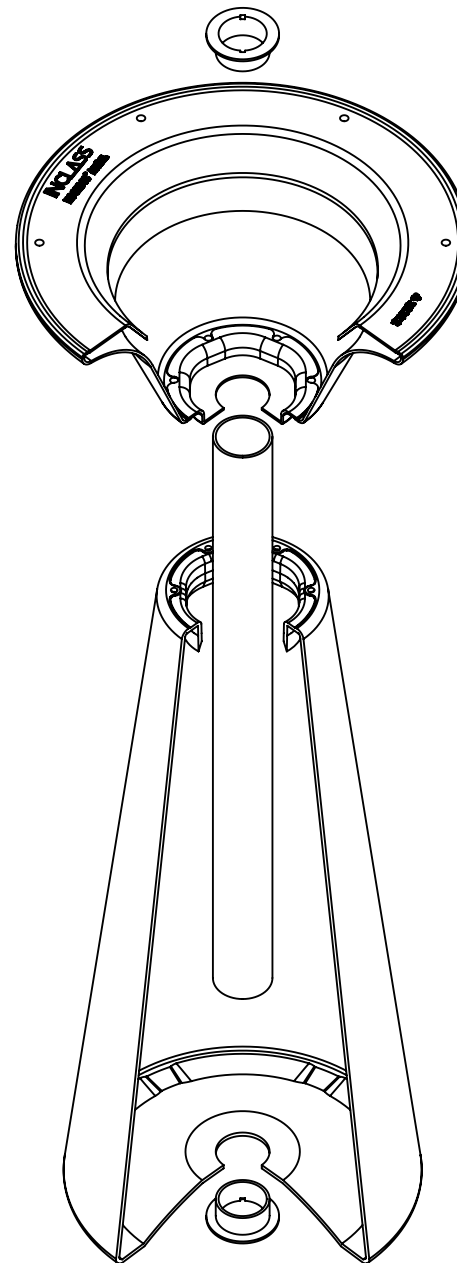

BASE 380

Code: ES10010BA

BASE 380

AVAILABLE AREA FOR ELECTRICAL MANAGEMENT

BASE 380 STOOL

Code: ES10040BA

BASE 380 STOOL

AVAILABLE AREA FOR ELECTRICAL MANAGEMENT

BASE 500

Code: ES10020BA

BASE 500

AVAILABLE AREA FOR ELECTRICAL MANAGEMENT

BASE 650

Code: ES10050BA

BASE 650

AVAILABLE AREA FOR ELECTRICAL MANAGEMENT

BASE OVAL

Code: ES10030BA

BASE OVAL

AVAILABLE AREA FOR ELECTRICAL MANAGEMENT

BASE ELLIPTICAL

Código / Code: ES10060BA

BASE ELLIPTICAL

AVAILABLE AREA FOR ELECTRICAL MANAGEMENT