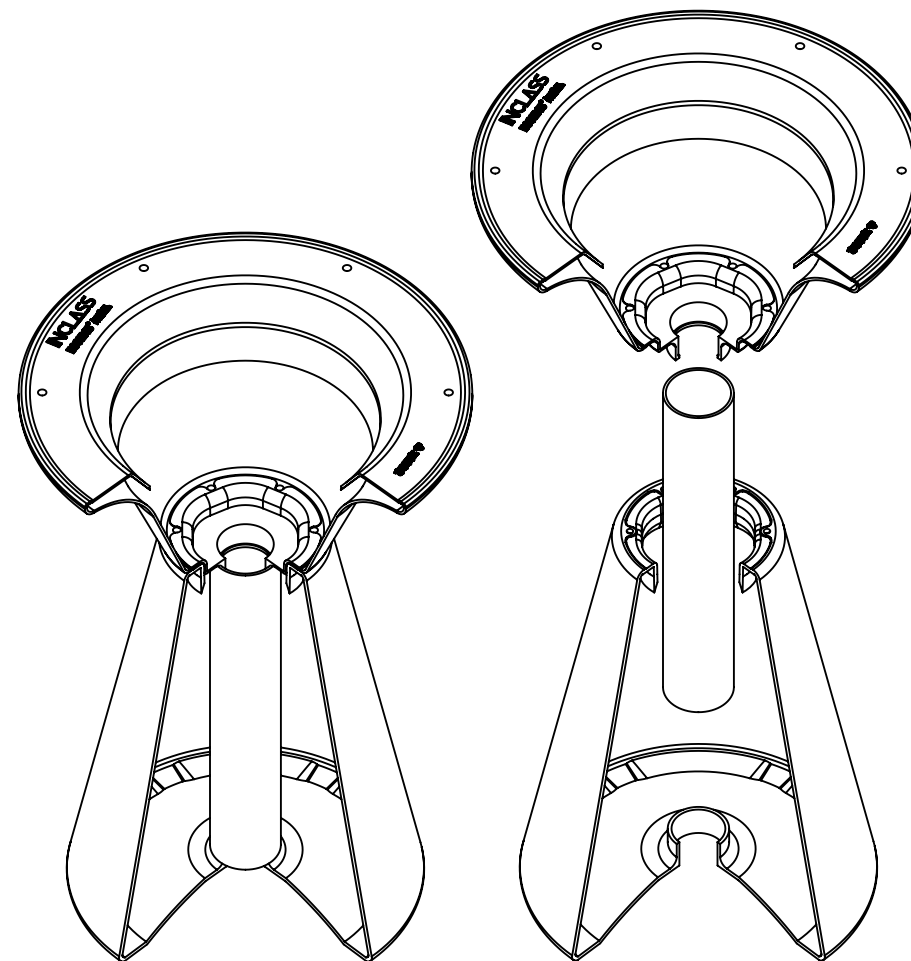

BASE 380

Code: ES10010BA

BASE 380

AVAILABLE AREA FOR ELECTRICAL MANAGEMENT

BASE 380 STOOL

Code: ES10040BA

BASE 380 STOOL

AVAILABLE AREA FOR ELECTRICAL MANAGEMENT

BASE 500

Code: ES10020BA

BASE 500

AVAILABLE AREA FOR ELECTRICAL MANAGEMENT

BASE 650

Code: ES10050BA

BASE 650

AVAILABLE AREA FOR ELECTRICAL MANAGEMENT

BASE OVAL

Code: ES10030BA

BASE OVAL

AVAILABLE AREA FOR ELECTRICAL MANAGEMENT

BASE ELLIPTICAL

Código / Code: ES10060BA

BASE ELLIPTICAL

AVAILABLE AREA FOR ELECTRICAL MANAGEMENT