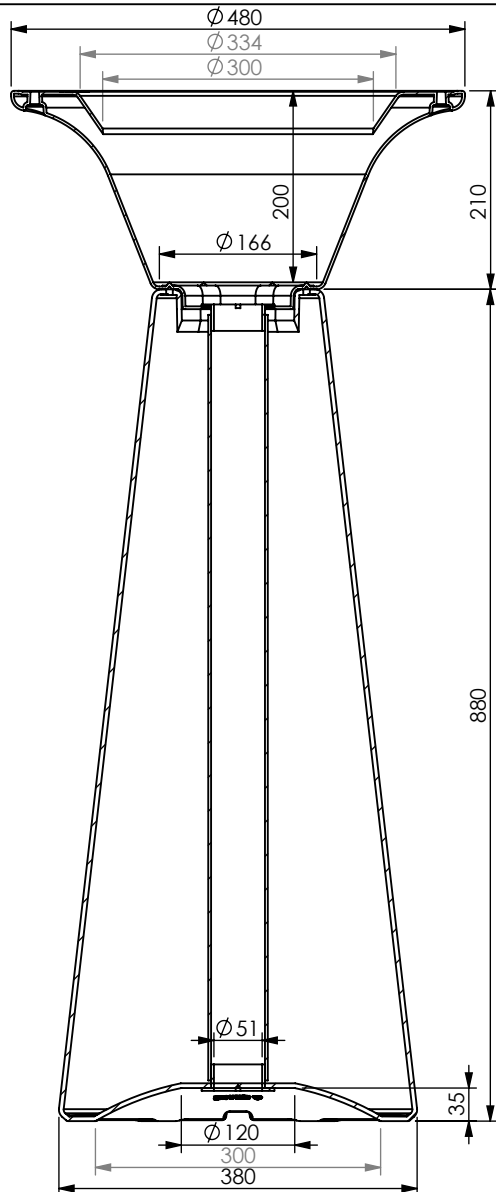

BASE 380

Code: ES10010BA

BASE 380

AVAILABLE AREA FOR ELECTRICAL MANAGEMENT

BASE 380 STOOL

Code: ES10040BA

BASE 380 STOOL

AVAILABLE AREA FOR ELECTRICAL MANAGEMENT

BASE 500

Code: ES10020BA

BASE 500

AVAILABLE AREA FOR ELECTRICAL MANAGEMENT

BASE 650

Code: ES10050BA

BASE 650

AVAILABLE AREA FOR ELECTRICAL MANAGEMENT

BASE OVAL

Code: ES10030BA

BASE OVAL

AVAILABLE AREA FOR ELECTRICAL MANAGEMENT

BASE ELLIPTICAL

Código / Code: ES10060BA

BASE ELLIPTICAL

AVAILABLE AREA FOR ELECTRICAL MANAGEMENT