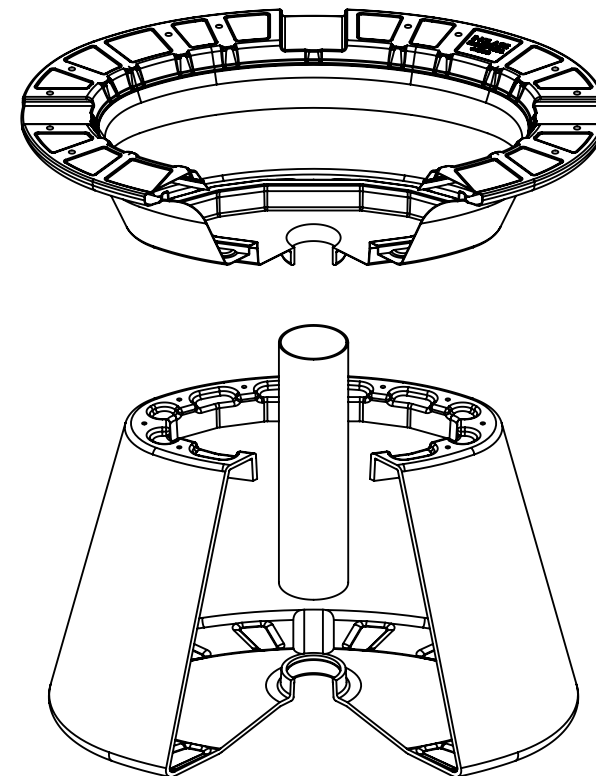

BASE 380

Code: ES10010BA

BASE 380

AVAILABLE AREA FOR ELECTRICAL MANAGEMENT

BASE 380 STOOL

Code: ES10040BA

BASE 380 STOOL

AVAILABLE AREA FOR ELECTRICAL MANAGEMENT

BASE OVAL

Code: ES10030BA

BASE OVAL

AVAILABLE AREA FOR ELECTRICAL MANAGEMENT

BASE ELLIPTICAL

Código / Code: ES10060BA

BASE ELLIPTICAL

AVAILABLE AREA FOR ELECTRICAL MANAGEMENT