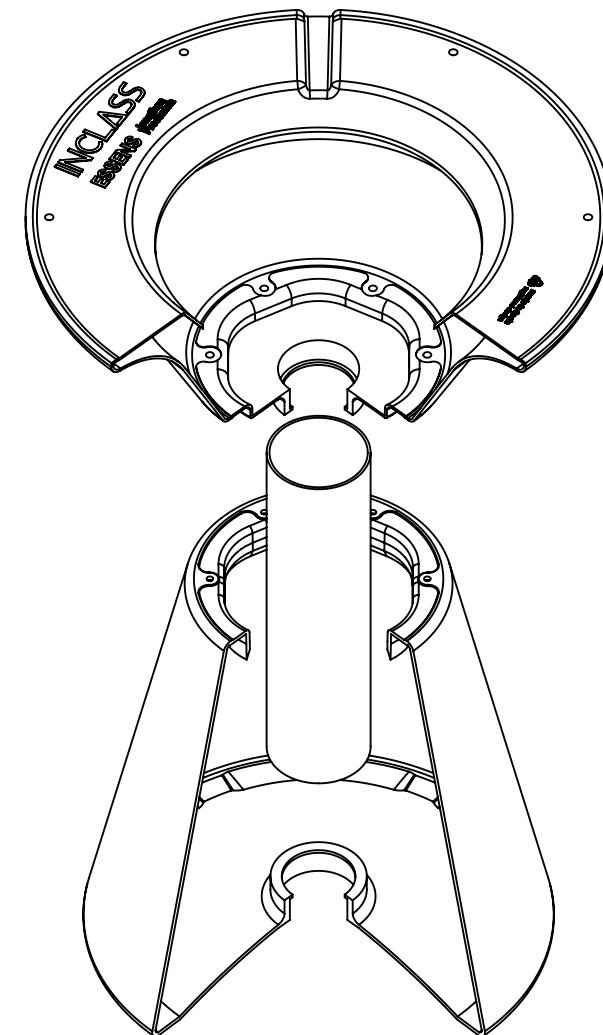

BASE 380

Code: ES10010BA

BASE 380

AVAILABLE AREA FOR ELECTRICAL MANAGEMENT

BASE 380 STOOL

Code: ES10040BA

BASE 380 STOOL

AVAILABLE AREA FOR ELECTRICAL MANAGEMENT

BASE 500

Code: ES10020BA

BASE 500

AVAILABLE AREA FOR ELECTRICAL MANAGEMENT

BASE 650

Code: ES10050BA

BASE 650

AVAILABLE AREA FOR ELECTRICAL MANAGEMENT

BASE OVAL

Code: ES10030BA

BASE OVAL

AVAILABLE AREA FOR ELECTRICAL MANAGEMENT

BASE ELLIPTICAL

Código / Code: ES10060BA

BASE ELLIPTICAL

AVAILABLE AREA FOR ELECTRICAL MANAGEMENT