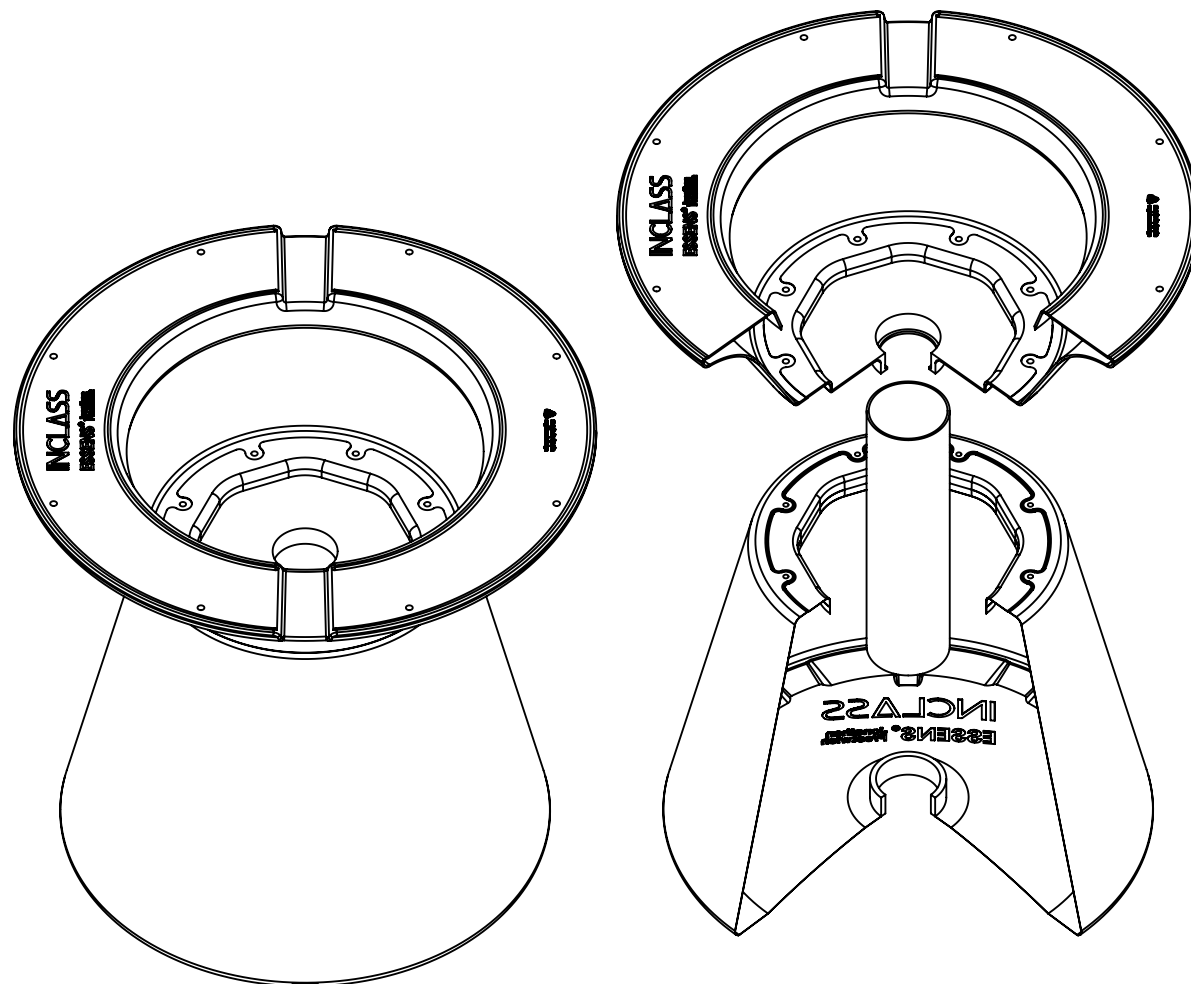

BASE 380

Code: ES10010BA

BASE 380

AVAILABLE AREA FOR ELECTRICAL MANAGEMENT

BASE 380 STOOL

Code: ES10040BA

BASE 380 STOOL

AVAILABLE AREA FOR ELECTRICAL MANAGEMENT

BASE 500

Code: ES10020BA

BASE 500

AVAILABLE AREA FOR ELECTRICAL MANAGEMENT

BASE 650

Code: ES10050BA

BASE 650

AVAILABLE AREA FOR ELECTRICAL MANAGEMENT

BASE OVAL

Code: ES10030BA

BASE OVAL

AVAILABLE AREA FOR ELECTRICAL MANAGEMENT

BASE ELLIPTICAL

Código / Code: ES10060BA

BASE ELLIPTICAL

AVAILABLE AREA FOR ELECTRICAL MANAGEMENT