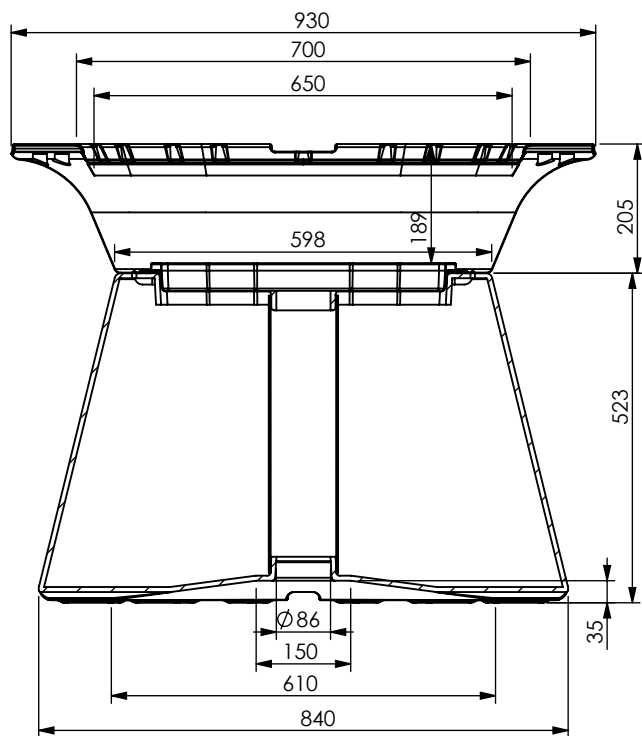

BASE 380

Code: ES10010BA

BASE 380

AVAILABLE AREA FOR ELECTRICAL MANAGEMENT

BASE 380 STOOL

Code: ES10040BA

BASE 380 STOOL

AVAILABLE AREA FOR ELECTRICAL MANAGEMENT

BASE OVAL

Code: ES10030BA

BASE OVAL

AVAILABLE AREA FOR ELECTRICAL MANAGEMENT

BASE ELLIPTICAL

Código / Code: ES10060BA

BASE ELLIPTICAL

AVAILABLE AREA FOR ELECTRICAL MANAGEMENT