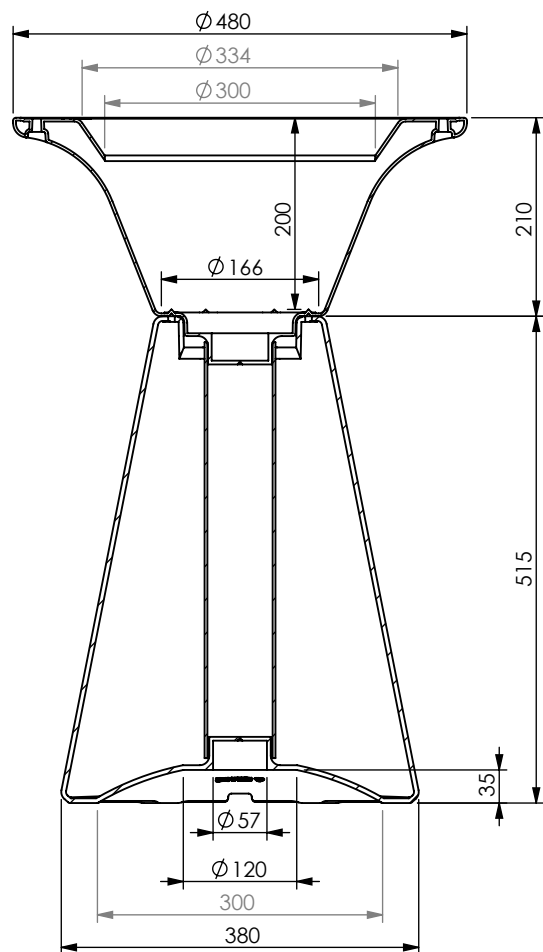

BASE 380

Code: ES10010BA

BASE 380

AVAILABLE AREA FOR ELECTRICAL MANAGEMENT

BASE 380 STOOL

Code: ES10040BA

BASE 380 STOOL

AVAILABLE AREA FOR ELECTRICAL MANAGEMENT

BASE OVAL

Code: ES10030BA

BASE OVAL

AVAILABLE AREA FOR ELECTRICAL MANAGEMENT

BASE ELLIPTICAL

Código / Code: ES10060BA

BASE ELLIPTICAL

AVAILABLE AREA FOR ELECTRICAL MANAGEMENT