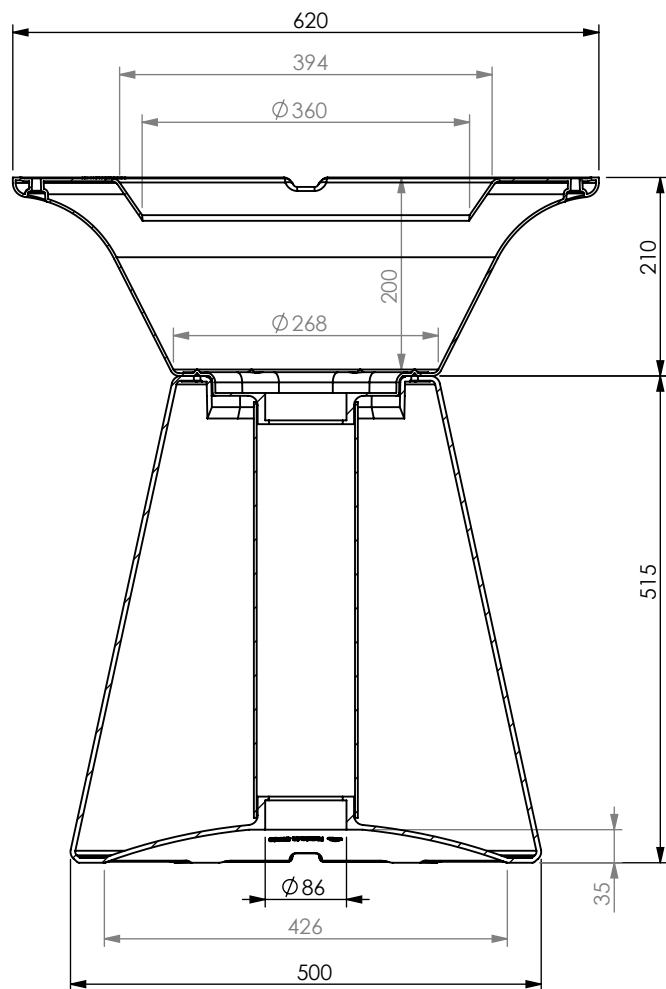

BASE 380

Code: ES10010BA

BASE 380

AVAILABLE AREA FOR ELECTRICAL MANAGEMENT

BASE 380 STOOL

Code: ES10040BA

BASE 380 STOOL

AVAILABLE AREA FOR ELECTRICAL MANAGEMENT

BASE 500

Code: ES10020BA

BASE 500

AVAILABLE AREA FOR ELECTRICAL MANAGEMENT

BASE 650

Code: ES10050BA

BASE 650

AVAILABLE AREA FOR ELECTRICAL MANAGEMENT

BASE OVAL

Code: ES10030BA

BASE OVAL

AVAILABLE AREA FOR ELECTRICAL MANAGEMENT

BASE ELLIPTICAL

Código / Code: ES10060BA

BASE ELLIPTICAL

AVAILABLE AREA FOR ELECTRICAL MANAGEMENT