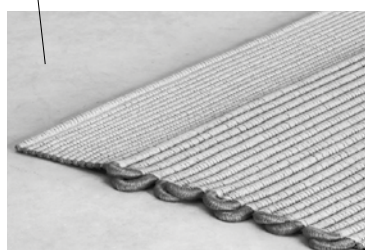

Link rug. MUT Design, 2020

Rug made with a blend of braided polypropylene ropes. The base is braided with a rope 3 mm/0.12" thick and the decorative strip with a rope 16 mm/ 0.62" thick.

- 1 Base made with braided polypropylene rope 3 mm/0.12" thick.
- 2 Decorative strip made with braided polypropylene rope 16 mm/0.62" thick.
- 3 Trim.

detail

REF	ARTICLE	OPTIONS	TOTAL (CAD\$)
-----	---------	---------	---------------

C147 Square rug

170
67"

170
67"

colour

7,409

· brick-dark grey, denim-light grey, chinoise green-beige

Espiral rug Javier pastor + studio expormim, 2014

Rug made with braided polyester rope
3 mm/0.12" thick and careful hand finishing.
Spiral stitched from the centre.

- 1 Rug made with braided polyester rope
3 mm/0.12" thick hand-woven finishing.