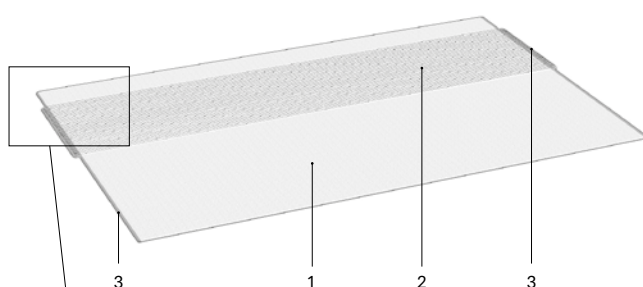

Link rug. MUT Design, 2020

Rug made with a blend of braided polypropylene ropes. The base is braided with a rope 3 mm/0.12" thick and the decorative strip with a rope 16 mm/ 0.62" thick.

- 1 Base made with braided polypropylene rope 3 mm/0.12" thick.
- 2 Decorative strip made with braided polypropylene rope 16 mm/0.62" thick.
- 3 Trim.

detail

REF	ARTICLE	OPTIONS	TOTAL (CAD\$)
-----	---------	---------	---------------

C147 Square rug

170
67"

170
67"

colour

7,409

· brick-dark grey, denim-light grey, chinoise green-beige

8,5 kg — 11 kg / 0,09 m³

Available colours

brick-dark grey

base colour: brick
trim colour: dark grey

denim-light grey

base colour: denim
trim colour: light grey

chinoise green-beige

base colour: chinoise green
trim colour: beige