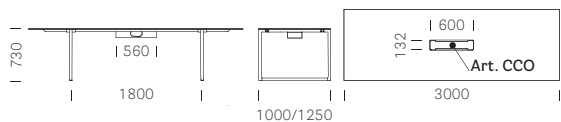

Tables

TECHNICAL DETAILS

Item TOA300X100/125 CC60

Item TOA300X100/125 CCO