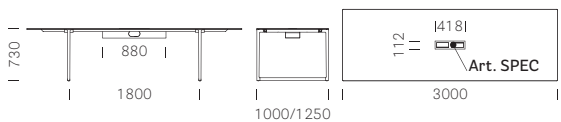

Item TOA300X100/125 SPEC