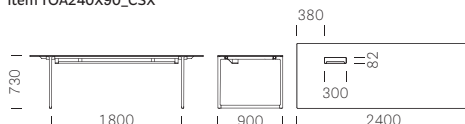

Item TOA240X90_CS X