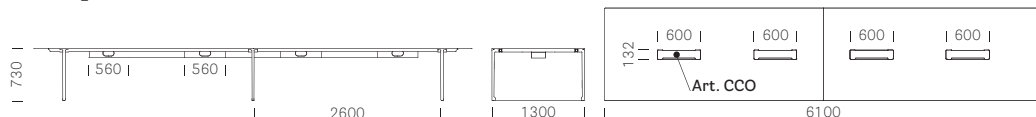

## TECHNICAL DETAILS

Item TOA2\_519X125

Item TOA2\_519X125 CCO

Item TOA2\_519X125 SPEC

Item TOA2\_610X130

Item TOA2\_610X130 CCO

Item TOA2\_610X130 SPEC

On request other standard colours powder coated available - same price