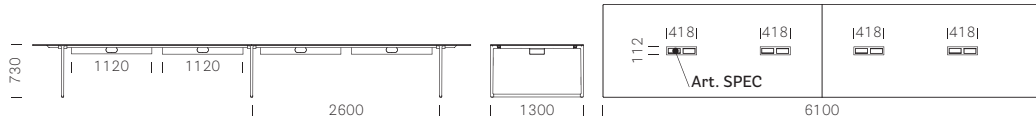

## TECHNICAL DETAILS

Item TOA2\_519X125

Item TOA2\_519X125 CCO

Item TOA2\_519X125 SPEC

Item TOA2\_610X130

Item TOA2\_610X130 CCO

Item TOA2\_610X130 SPEC

On request other standard colours powder coated available - same price