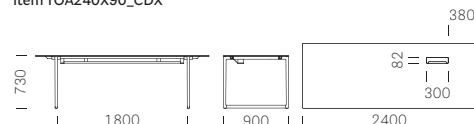

Item TOA240X90_CD X