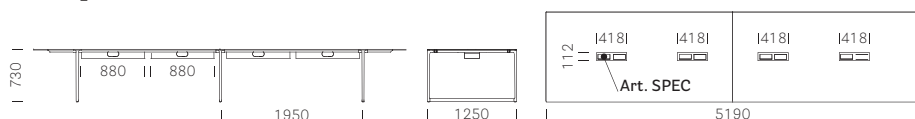

## TECHNICAL DETAILS

Item TOA2\_519X125

Item TOA2\_519X125 CCO

Item TOA2\_519X125 SPEC

Item TOA2\_610X130

Item TOA2\_610X130 CCO

Item TOA2\_610X130 SPEC

On request other standard colours powder coated available - same price