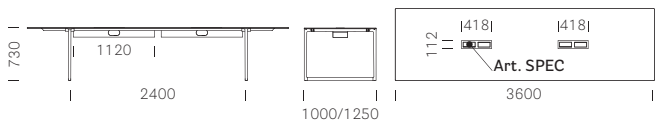

## TECHNICAL DETAILS

Item TOA300X100/125 CC60

Item TOA300X100/125 CCO

Item TOA300X100/125 SPEC

Item TOA360X100/125 CCO

Item TOA360X100/125 SPEC

On request other standard colours powder coated available - same price