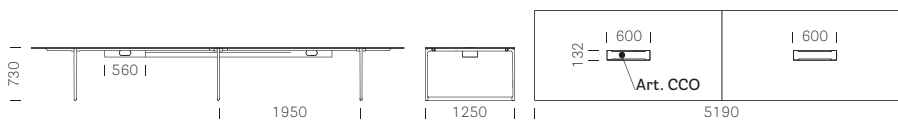

Item TOA2_519X125 CCO