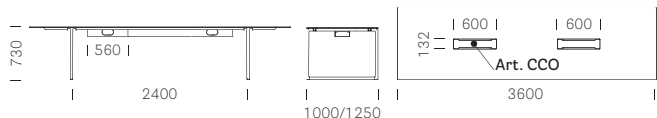

Item TOA360X100/125 CCO