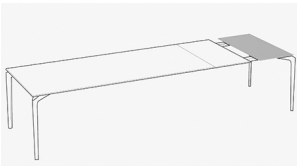

All Colours

\$18,235

57R35A

Rectangular table in painted aluminum - 351cm Wide
351 x 116 x 74 cm - 138.2" x 45.7" x 29.2"

All Colours

\$14,560

58R16A

Extendible rectangular table in painted aluminum, with extension - 161/221cm Wide
161 x 101 x 76 cm - 63.4" x 39.8" x 30"

All Colours

\$11,830

58R22A

Extendible rectangular table in painted aluminum, with extension - 221/271cm Wide
221 x 101 x 76 cm - 87" x 39.8" x 30"

All Colours

\$14,578

AllSize

Manufacturer: Fast SPA, Italy

Product Code
Description

Price

58P10

Additional extension in painted aluminum - 50cm wide

All Colours

\$1,750

Tusch Seating International Inc.

251 Bartley Dr. Unit #4
Toronto, ON M4A 2N7 Canada
www.tuschseating.com