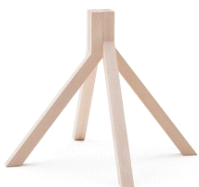

Grapevine (Multipurpose)

Manufacturer: Billiani, Italy

Product Code
Description

Price

Various heights and sizes of tables, with frames in stained or lacquered solid walnut or beechwood or black or white lacquered steel, chromed, carbon, copper, brass. The wide range of tops available comprises walnut or beech, lacquered or laminated MDF, HPL, white or black marble.

760

Base - Stained beech or walnut
70 x 70 x 71 cm - 27.6" x 27.6" x 28"

Stained beech frame	\$933
RAL/NCS coloured stain or lacquer surcharge	\$99
Walnut frame	\$1,254

761

Base - Stained beech or walnut
70 x 70 x 52 cm - 27.6" x 27.6" x 20.5"