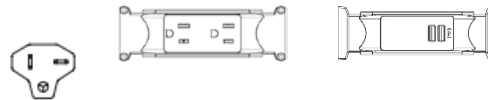

Option 4) Plug in

Not Possible*

Plug View