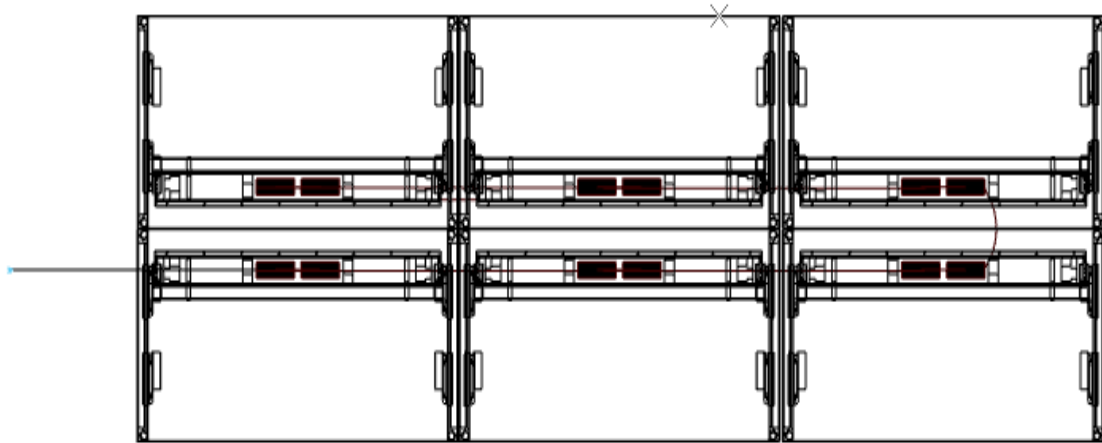

Plug View

Option 1) Plug in

Total Price: **\$1,892**

Option 2) Hardwire

Total Price: **\$1,702**

Cluster of 6 Workstations (140cm, 160cm & 180cm / WS) with 2 Duplex Receptacles

Option 3) Plug in
Not Possible*