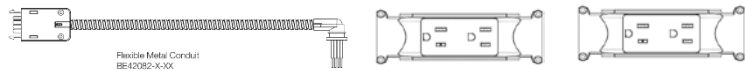

Option 3) Plug in

Plug View

Total Price: **\$618**

Option 4) Plug in

Plug View

Total Price: **\$820**

Option 5) Hardwire

Total Price: **\$428**

Option 6) Hardwire

Total Price: **\$630**

TWIN DESK

Twin Desk (140cm, 160cm & 180cm / WS) with 1 Duplex Receptacle

Option 1) Plug in

Plug View

Total Price: **\$725**

Option 2) Hardwire