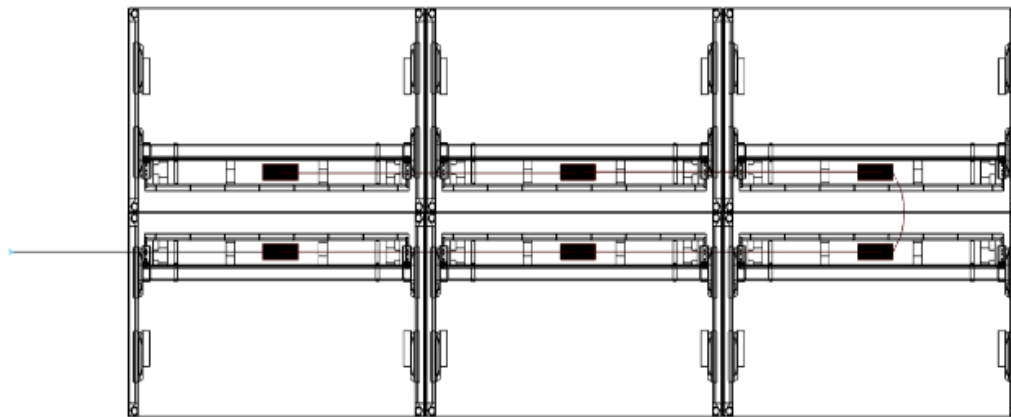

Flexible Metal Conduit
BE-42082-X-XX

Option 6) Hardwire

Total Price: **\$2,447**

Flexible Metal Conduit
BE-42082-X-XX

CLUSTER OF 6 WORKSTATIONS

Cluster of 6 Workstations (140cm, 160cm & 180cm / WS) with 1 Duplex Receptacle