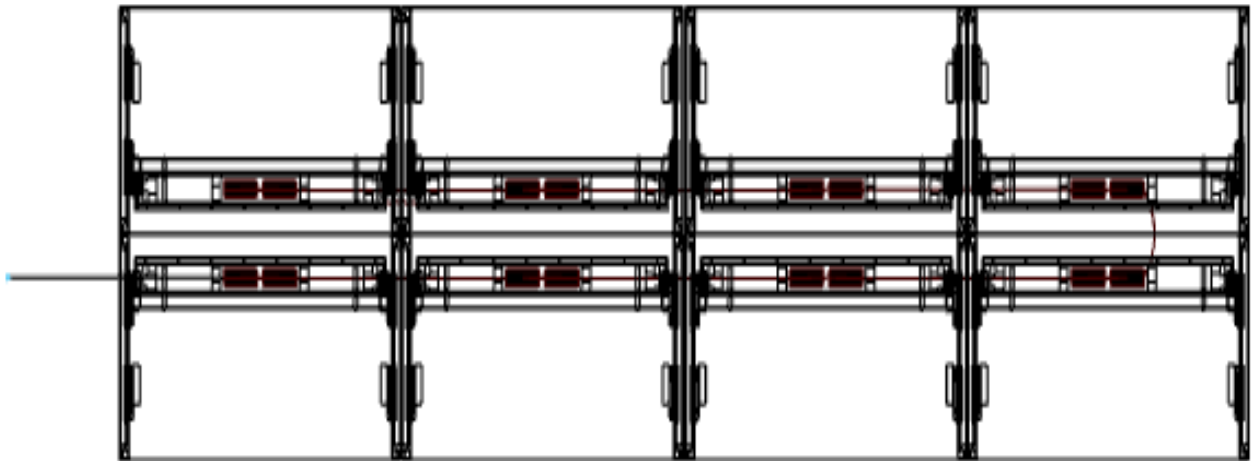

CLUSTER OF 8 WORKSTATIONS

Cluster of 8 Workstations (140cm, 160cm & 180cm / WS) with 1 Duplex Receptacle

Plug View

Option 1) Plug in

Total Price: **\$2,476**

Option 2) Hardwire

Total Price: **\$2,286**

Cluster of 8 Workstations (140cm, 160cm & 180cm / WS) with 2 Duplex Receptacles