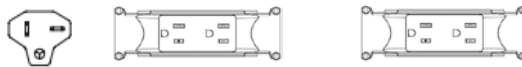

Option 3) Plug in

Plug View