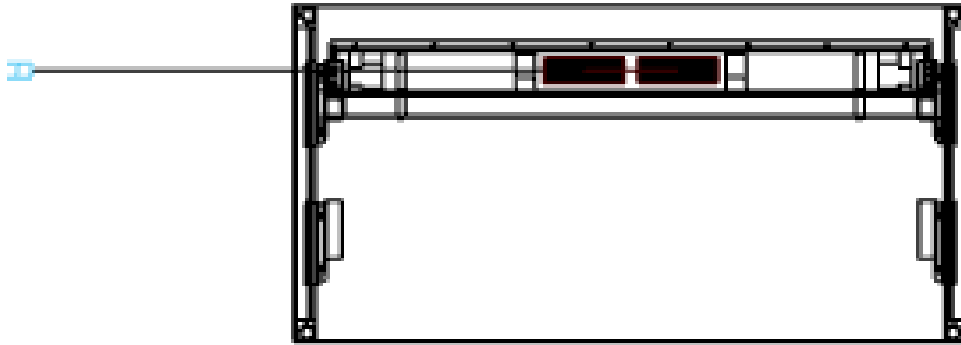

Step 5: Send information to infofapp360@gmail.com

SINGLE DESK

Single Desk (140cm, 160cm & 180cm / WS) with 1 Duplex Receptacle

Plug View

Option 1) Plug in

Total Price: **\$489**

Single Desk (140cm, 160cm & 180cm / WS) with 2 Duplex Receptacles