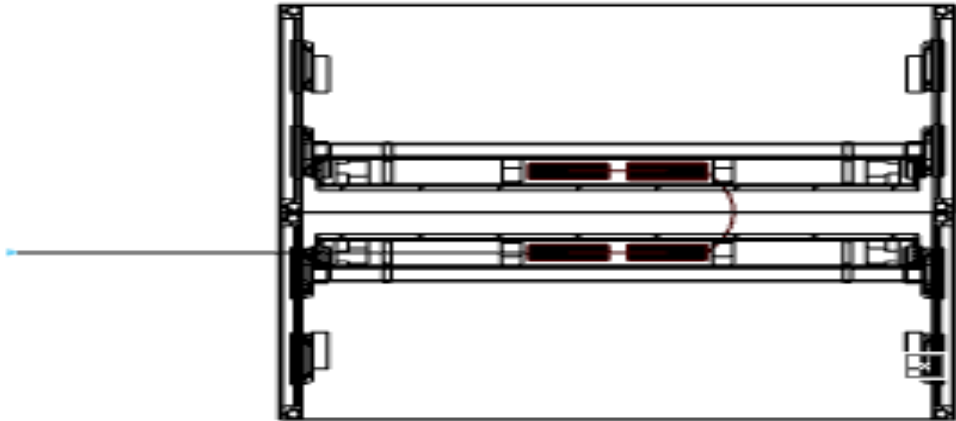

Twin Desk (140cm, 160cm & 180cm / WS) with 2 Duplex Receptacles

Option 3) Plug in

Total Price: **$985**

Option 4) Plug in

Total Price: **$1,389**

Option 5) Hardwire

Total Price: **$764**

Option 6) Hardwire

Total Price: **$1,199**