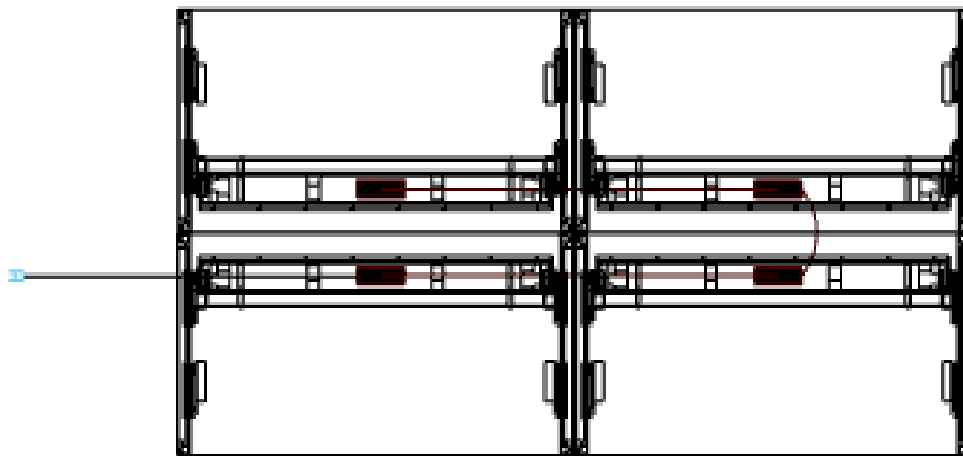

Total Price: **\$764**

Flexible Metal Conduit
BE42082-X-XX

Option 6) Hardwire

Total Price: **\$1,199**

Flexible Metal Conduit
BE42082-X-XX

CLUSTER OF 4 WORKSTATIONS

Cluster of 4 Workstations (140cm, 160cm & 180cm / WS) with 1 Duplex Receptacle