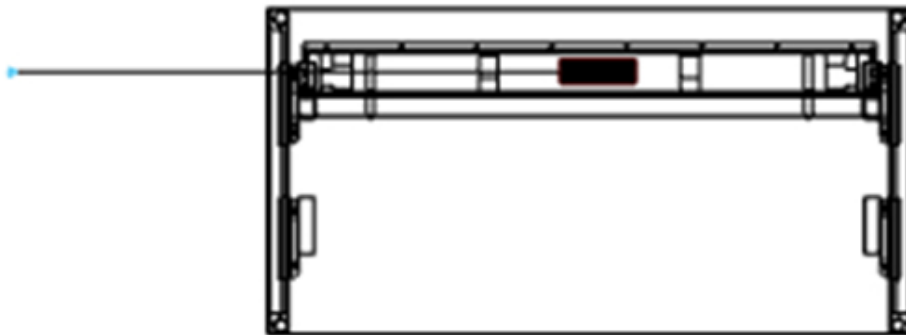

SINGLE DESK

Single Desk (140cm, 160cm & 180cm / WS) with 1 Duplex Receptacle

Option 1) Plug in

Total Price: **$489**