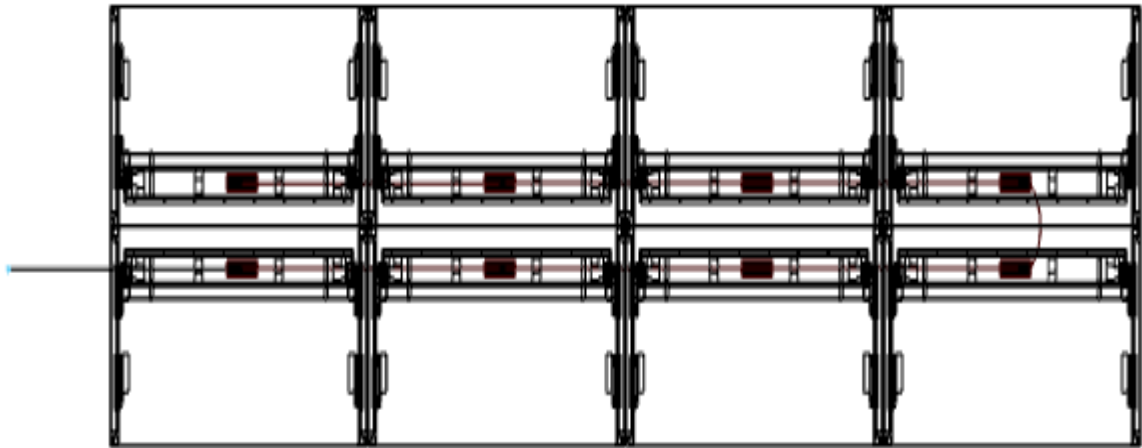

CLUSTER OF 8 WORKSTATIONS

Cluster of 8 Workstations (140cm, 160cm & 180cm / WS) with 1 Duplex Receptacle

Option 1) Plug in

Total Price: **$2,476**

Option 2) Hardwire

Total Price: **$2,286**