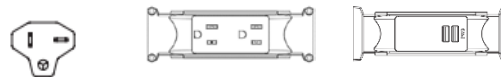

Option 4) Plug in
Not Possible*

Plug View