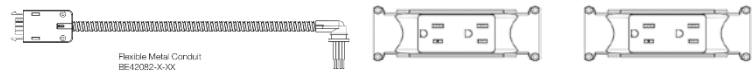

Plug View

Option 4) Plug in
Not Possible*

Plug View

Option 5) Hardwire

Total Price: **\$2,485**

Option 6) Hardwire

Total Price: **\$3,696**

*This configuration is only available with Hardwire Infeed

CLUSTER OF 8 WORKSTATIONS

Cluster of 8 Workstations (140cm, 160cm & 180cm / WS) with 1 Duplex Receptacle

Plug View

Option 1) Plug in

Total Price: **\$2,476**

Option 2) Hardwire

Total Price: **\$2,286**

Cluster of 8 Workstations (140cm, 160cm & 180cm / WS) with 2 Duplex Receptacles