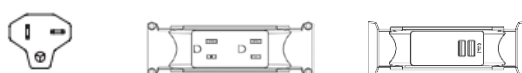

Option 4) Plug in Not Possible*

Plug View