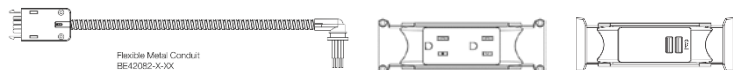

Option 6) Hardwire

Total Price: **\$630**

TWIN DESK

Twin Desk (140cm, 160cm & 180cm / WS) with 1 Duplex Receptacle

Option 1) Plug in

Plug View

Total Price: **\$725**

Option 2) Hardwire

Total Price: **\$533**

Twin Desk (140cm, 160cm & 180cm / WS) with 2 Duplex Receptacles

Option 3) Plug in

Total Price: **\$985**

Plug View

Option 4) Plug in

Total Price: **\$1,389**

Option 5) Hardwire

Total Price: **\$764**

Flexible Metal Conduit
BE42082-X-XX

Option 6) Hardwire

Total Price: **\$1,199**

Flexible Metal Conduit
BE42082-X-XX

CLUSTER OF 4 WORKSTATIONS

Cluster of 4 Workstations (140cm, 160cm & 180cm / WS) with 1 Duplex Receptacle

Option 1) Plug in

Plug View

Total Price: **\$1,307**

Option 2) Hardwire

Total Price: **\$1,117**

Electrical Components for Desking

Cluster of 4 Workstations (140cm, 160cm & 180cm / WS) with 2 Duplex Receptacles