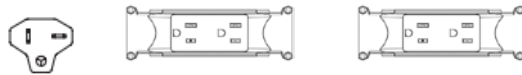

Option 3) Plug in Not Possible*

Plug View