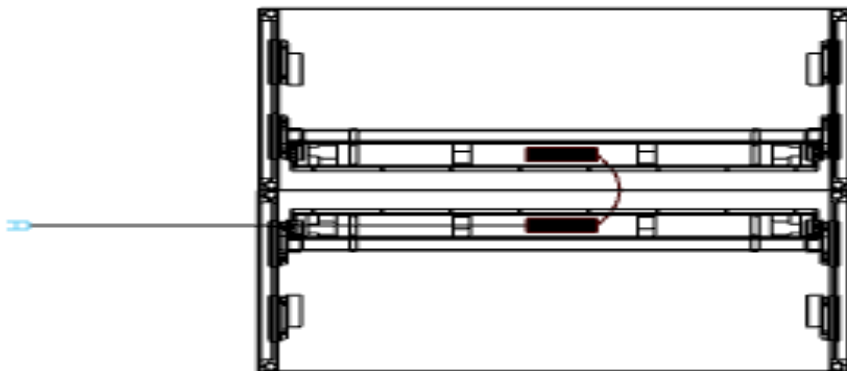

Option 6) Hardwire

Total Price: **\$630**

TWIN DESK

Twin Desk (140cm, 160cm & 180cm / WS) with 1 Duplex Receptacle

Option 1) Plug in

Plug View

Total Price: **\$725**

Option 2) Hardwire