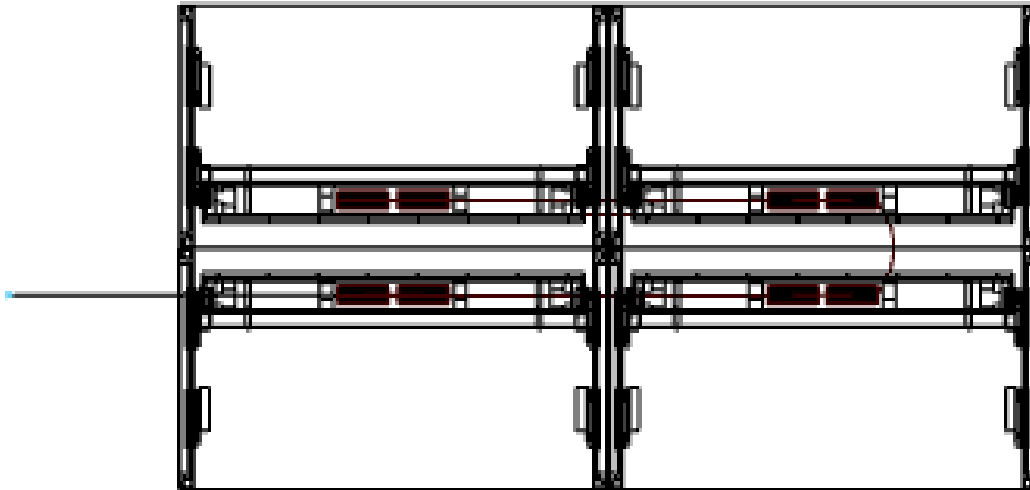

Option 1) Plug in

Plug View

Total Price: **\$1,307**

Option 2) Hardwire

Total Price: **\$1,117**

Electrical Components for Desking

Cluster of 4 Workstations (140cm, 160cm & 180cm / WS) with 2 Duplex Receptacles