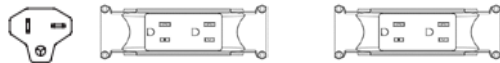

Total Price: **\$533**

Twin Desk (140cm, 160cm & 180cm / WS) with 2 Duplex Receptacles

Option 3) Plug in

Total Price: **\$985**

Plug View

Option 4) Plug in

Total Price: **\$1,389**

Option 5) Hardwire