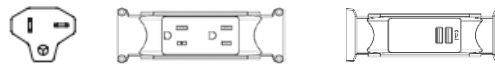

Option 3) Plug in

Plug View

Total Price: **\$618**

Option 4) Plug in

Plug View

Total Price: **\$820**

Option 5) Hardwire

Total Price: **\$428**

Option 6) Hardwire

Total Price: **\$630**

TWIN DESK

Twin Desk (140cm, 160cm & 180cm / WS) with 1 Duplex Receptacle

Option 1) Plug in

Plug View

Total Price: **\$725**

Option 2) Hardwire