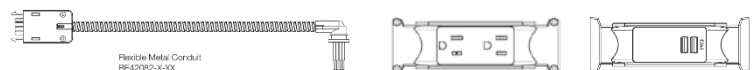

Option 3) Plug in Not Possible*

Plug View

Option 4) Plug in Not Possible*

Plug View

Option 5) Hardwire

Total Price: **\$3,330**

Option 6) Hardwire

Total Price: **\$4,944**