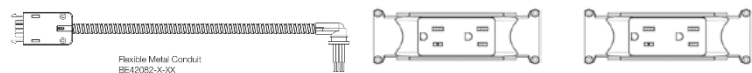

Option 3) Plug in Not Possible*

Plug View

Option 4) Plug in Not Possible*

Plug View

Option 5) Hardwire

Total Price: **\$3,330**

Option 6) Hardwire

Total Price: **\$4,944**