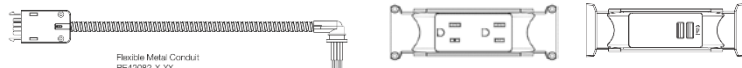

Not Possible*

Plug View

Option 5) Hardwire

Total Price: **\$4,175**

Option 6) Hardwire

Total Price: **\$6,193**

*This configuration is only available with Hardwire Infeed

Electrical Components for Desking