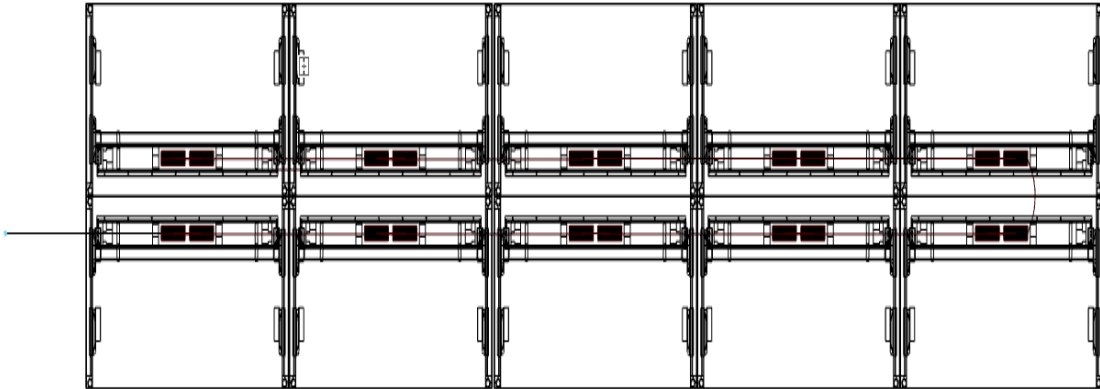

Option 2) Hardwire

Flexible Metal Conduit
BE42082-X-XX

Total Price: **\$2,870**

Cluster of 10 Workstations (140cm, 160cm & 180cm / WS) with 2 Duplex Receptacles

Option 3) Plug in

Not Possible*

Plug View

Option 4) Plug in