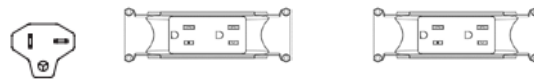

Option 2) Hardwire

Flexible Metal Conduit
BE42082-X-XX

Total Price: **\$2,870**

Cluster of 10 Workstations (140cm, 160cm & 180cm / WS) with 2 Duplex Receptacles

Option 3) Plug in

Not Possible*

Plug View

Option 4) Plug in

Not Possible*

Plug View

Option 5) Hardwire

Total Price: **\$4,175**

Option 6) Hardwire

Total Price: **\$6,193**

*This configuration is only available with Hardwire Infeed

Electrical Components for Desking