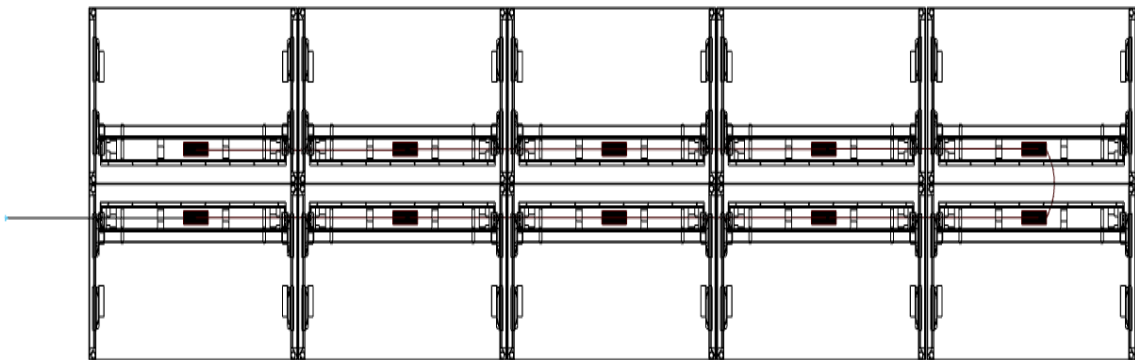

CLUSTER OF 10 WORKSTATIONS

Cluster of 10 Workstations (140cm, 160cm & 180cm / WS) with 1 Duplex Receptacle

Option 1) Plug in

Total Price: **$3,060**

Option 2) Hardwire

Total Price: **$2,870**