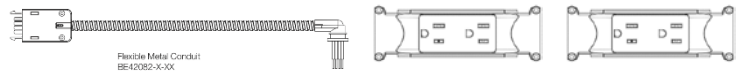

Total Price: **\$533**

Twin Desk (140cm, 160cm & 180cm / WS) with 2 Duplex Receptacles

Option 3) Plug in

Total Price: **\$985**

Plug View

Option 4) Plug in

Total Price: **\$1,389**

Option 5) Hardwire

Total Price: **\$764**

Flexible Metal Conduit
BE42082-X-XX

Option 6) Hardwire

Total Price: **\$1,199**

Flexible Metal Conduit
BE42082-X-XX

CLUSTER OF 4 WORKSTATIONS

Cluster of 4 Workstations (140cm, 160cm & 180cm / WS) with 1 Duplex Receptacle

Option 1) Plug in

Plug View

Total Price: **\$1,307**

Option 2) Hardwire

Total Price: **\$1,117**

Electrical Components for Desking

Cluster of 4 Workstations (140cm, 160cm & 180cm / WS) with 2 Duplex Receptacles