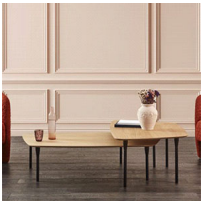

Insula

Manufacturer: Capdell, Spain

Product Code	Base/Description	Price

Table - Top size: 102x69cm -height: 42cm

454	Melamine laminated	$1,791
454	Oak Veneer	$2,307