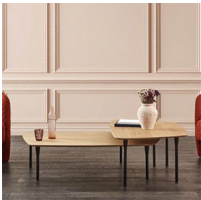

|     |                    |         |
|-----|--------------------|---------|
| 454 | Melamine laminated | \$1,791 |
| 454 | Oak Veneer         | \$2,307 |

Table - Top size: 140x69cm -height: 32cm

|     |                    |         |
|-----|--------------------|---------|
| 453 | Melamine laminated | \$1,995 |
| 453 | Oak Veneer         | \$2,664 |