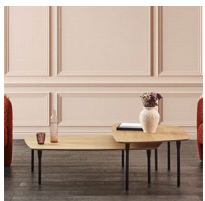

Table connection for three sofas

|         |                    |         |   |   |   |   |   |   |   |
|---------|--------------------|---------|---|---|---|---|---|---|---|
| 452-3H  | Melamine laminated | \$1,290 | - | - | - | - | - | - | - |
| 452-3LR | Oak Veneer         | \$1,623 | - | - | - | - | - | - | - |

### Insula Tables

Table - Top size: 66x69cm -height: 48cm

|     |                    |         |  |  |  |  |  |  |  |
|-----|--------------------|---------|--|--|--|--|--|--|--|
| 455 | Melamine laminated | \$1,452 |  |  |  |  |  |  |  |
| 455 | Oak Veneer         | \$1,785 |  |  |  |  |  |  |  |