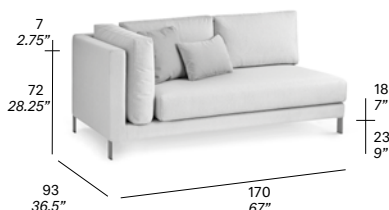

REF   ARTICLE   OPTIONS   TOTAL (CAD$)

C670 Left side module

upholstery

(1 cushion 45x45 cm / 17.75"x17.75"
+ 1 cushion 50x32 cm / 19.75"x12.5" included)

- G21 11,636
- G22 12,243
- G23 13,197
- COM (1,40 / 1,50 > 4,55 m + 0,5 m) 10,887

legs

- 102 FT light grey, 108 FT oxide, 110 FT bronze, 111 FT graphite, 113 FT sage, 120 FT off white, 124 FT linen
- satin stainless steel

protective cover

+1,115

48 kg — 56 kg / 1,55 m³ —