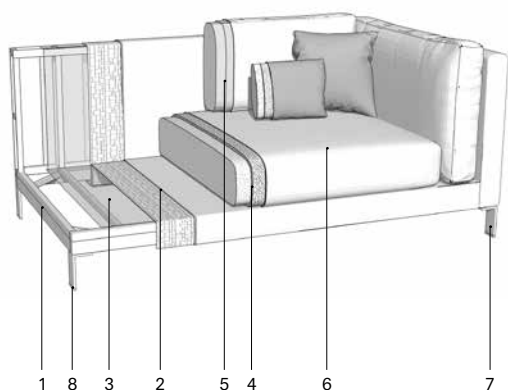

Slim.

Studio expormim, 2011

- 1 Structure made of high resistance squared aluminum tube finished with polyester powder and PC boards.
- 2 Structure covered with Quick Dry Foam and upholstered in G21, G22, G23 technical fabrics.
- 3 Seat frame provided with PC board.
- 4 Expanded poliurethane seat cushion with removable waterproof and fireproof cover made of polyester with special anti-mould and anti-bacterial treatment.
- 5 Back cushion and loose cushions padded with polyester fibre with removable waterproof and fireproof cover made of polyester with special anti-mould and anti-bacterial treatment.
- 6 Removable seat, back and loose cushion upholstered in G21, G22, G23 technical fabrics.
- 7 Legs made of stainless steel AISI 304 finished with polyester powder or satin stainless steel.
- 8 Injected PA spacers.