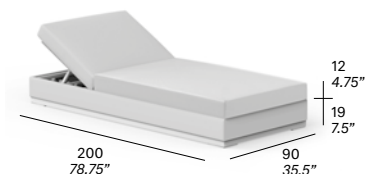

legs

- 102 FT light grey, 108 FT oxide, 110 FT bronze, 111 FT graphite, 113 FT sage, 120 FT off white, 124 FT linen
- satin stainless steel

protective cover +1,148

48 kg — 56 kg / 1,55 m³ —

C675 Corner module

upholstery

(1 cushion 50x32 cm / 19.75"x12.5" included)

· G21	8,415
· G22	8,758
· G23	9,346
· COM (1,40 / 1,50 > 4,55 m + 0,5 m)	7,821

legs

- 102 FT light grey, 108 FT oxide, 110 FT bronze, 111 FT graphite, 113 FT sage, 120 FT off white, 124 FT linen
- satin stainless steel

· G21	11,345
· G22	11,801
· G23	12,533
· COM (1,40 / 1,50 > 6,00 m + 1 m)	10,956

legs

*

- 102 FT light grey, 108 FT oxide, 110 FT bronze, 111 FT graphite, 113 FT sage, 120 FT off white, 124 FT linen
- satin stainless steel

protective cover

+1,148

40 kg – 48 kg / 1,55 m³

C661 Chaise longue

upholstery

· G21	7,772
· G22	8,201
· G23	8,778
· COM (1,40 / 1,50 > 4,80 m)	7,481

protective cover

+993