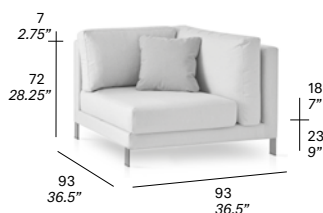

upholstery

(1 cushion 50x32 cm / 19.75"x12.5" included)

- G21 6,732
- G22 7,224
- G23 7,913
- COM (1,40 / 1,50 > 4,55 m + 0,5 m) 6,501

legs

- 102 FT light grey, 108 FT oxide, 110 FT bronze, 111 FT graphite, 113 FT sage, 120 FT off white, 124 FT linen
- satin stainless steel

· G21	10,877
· G22	11,395
· G23	12,524
· COM (1,40 / 1,50 > 4,55 m + 0,5 m)	10,343

legs

- 102 FT light grey, 108 FT oxide, 110 FT bronze, 111 FT graphite, 113 FT sage, 120 FT off white, 124 FT linen
- satin stainless steel

protective cover +1,148

48 kg — 56 kg / 1,55 m³ —

C674 Right chaise longue module

upholstery

(1 cushion 50x32 cm / 19.75"x12.5" included)

· G21	10,877
· G22	11,395
· G23	12,524
· COM (1,40 / 1,50 > 4,55 m + 0,5 m)	10,343

legs

- 102 FT light grey, 108 FT oxide, 110 FT bronze, 111 FT graphite, 113 FT sage, 120 FT off white, 124 FT linen
- satin stainless steel

protective cover +1,148

48 kg — 56 kg / 1,55 m³ —

C675 Corner module