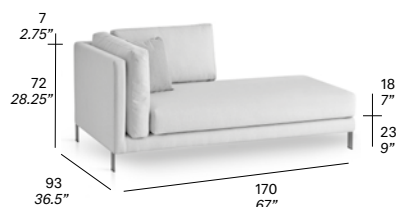

upholstery

(1 cushion 50x32 cm / 19.75"x12.5" included)

- G21 6,732
- G22 7,224
- G23 7,913
- COM (1,40 / 1,50 > 4,55 m + 0,5 m) 6,501

legs

- 102 FT light grey, 108 FT oxide, 110 FT bronze, 111 FT graphite, 113 FT sage, 120 FT off white, 124 FT linen
- satin stainless steel

· G21	10,877
· G22	11,395
· G23	12,524
· COM (1,40 / 1,50 > 4,55 m + 0,5 m)	10,343

legs

- 102 FT light grey, 108 FT oxide, 110 FT bronze, 111 FT graphite, 113 FT sage, 120 FT off white, 124 FT linen
- satin stainless steel

protective cover +1,148

48 kg — 56 kg / 1,55 m³ —

C674 Right chaise longue module

upholstery

(1 cushion 50x32 cm / 19.75"x12.5" included)

· G21	10,877
· G22	11,395
· G23	12,524
· COM (1,40 / 1,50 > 4,55 m + 0,5 m)	10,343

legs

- 102 FT light grey, 108 FT oxide, 110 FT bronze, 111 FT graphite, 113 FT sage, 120 FT off white, 124 FT linen
- satin stainless steel

protective cover +1,148

48 kg — 56 kg / 1,55 m³ —

C675 Corner module