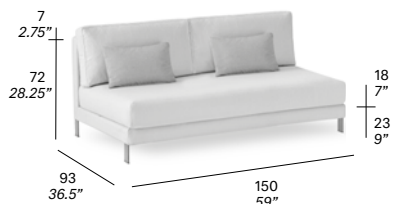

legs

- 102 FT light grey, 108 FT oxide, 110 FT bronze, 111 FT graphite, 113 FT sage, 120 FT off white, 124 FT linen
- satin stainless steel

protective cover +1,148

48 kg — 56 kg / 1,55 m³ —

C675 Corner module

upholstery

(1 cushion 50x32 cm / 19.75"x12.5" included)

· G21	8,415
· G22	8,758
· G23	9,346
· COM (1,40 / 1,50 > 4,55 m + 0,5 m)	7,821

legs

- 102 FT light grey, 108 FT oxide, 110 FT bronze, 111 FT graphite, 113 FT sage, 120 FT off white, 124 FT linen
- satin stainless steel

protective cover +944

30 kg — 37 kg / 0,84 m³ —

* included in price / incluido en el precio / inclus in prix / im Preis enthalten

REF ARTICLE OPTIONS TOTAL (CAD\$)

C678 Double central module

upholstered

(2 cushions 50x32 cm / 19.75"x12.5" included)

· G21	11,345
· G22	11,801
· G23	12,533
· COM (1,40 / 1,50 > 6,00 m + 1 m)	10,956

legs

*

- 102 FT light grey, 108 FT oxide, 110 FT bronze, 111 FT graphite, 113 FT sage, 120 FT off white, 124 FT linen
- satin stainless steel