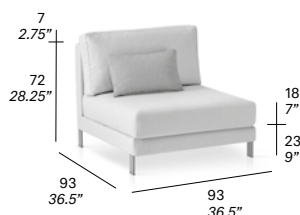

- G21 11,636
- G22 12,243
- G23 13,197
- COM (1,40 / 1,50 > 4,55 m + 0,5 m) 10,887

legs

- 102 FT light grey, 108 FT oxide, 110 FT bronze, 111 FT graphite, 113 FT sage, 120 FT off white, 124 FT linen
- satin stainless steel

protective cover

+1,115

48 kg — 56 kg / 1,55 m³ —

C671 Right side module

upholstery

(1 cushion 45x45 cm / 17.75"x17.75"
+ 1 cushion 50x32 cm / 19.75"x12.5" included)

- G21 11,636
- G22 12,243
- G23 13,197
- COM (1,40 / 1,50 > 4,55 m + 0,5 m) 10,887

legs

- 102 FT light grey, 108 FT oxide, 110 FT bronze, 111 FT graphite, 113 FT sage, 120 FT off white, 124 FT linen
- satin stainless steel

protective cover

+1,115

48 kg — 56 kg / 1,55 m³ —

C672 Central module

upholstery

(1 cushion 50x32 cm / 19.75"x12.5" included)

- G21 6,732
- G22 7,224
- G23 7,913
- COM (1,40 / 1,50 > 4,55 m + 0,5 m) 6,501

legs

- 102 FT light grey, 108 FT oxide, 110 FT bronze, 111 FT graphite, 113 FT sage, 120 FT off white, 124 FT linen
- satin stainless steel