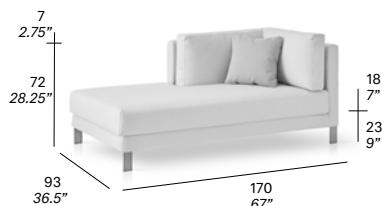

protective cover

+1,115

48 kg — 56 kg / 1,55 m³ —

C671 Right side module

upholstery

(1 cushion 45x45 cm / 17.75"x17.75"
+ 1 cushion 50x32 cm / 19.75"x12.5" included)

- G21 11,636
- G22 12,243
- G23 13,197
- COM (1,40 / 1,50 > 4,55 m + 0,5 m) 10,887

legs

- 102 FT light grey, 108 FT oxide, 110 FT bronze, 111 FT graphite, 113 FT sage, 120 FT off white, 124 FT linen
- satin stainless steel

protective cover

+1,115

48 kg — 56 kg / 1,55 m³ —

C672 Central module

upholstery

(1 cushion 50x32 cm / 19.75"x12.5" included)

- G21 6,732
- G22 7,224
- G23 7,913
- COM (1,40 / 1,50 > 4,55 m + 0,5 m) 6,501

legs

- 102 FT light grey, 108 FT oxide, 110 FT bronze, 111 FT graphite, 113 FT sage, 120 FT off white, 124 FT linen
- satin stainless steel

protective cover

+937

26 kg — 33 kg / 0,84 m³ —

REF	ARTICLE	OPTIONS	TOTAL (CAD\$)
-----	---------	---------	---------------

C673 Left chaise longue module

upholstery

(1 cushion 50x32 cm / 19.75"x12.5" included)