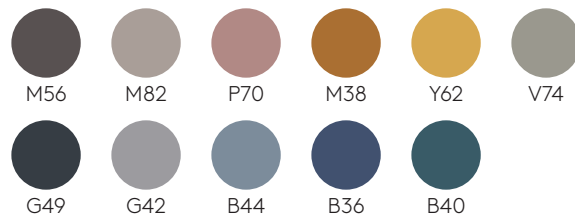

Steel frames

M1 colours

M2 colours

Chrome

Tabletops

Lacquered MDF 22mm

W1 colours

W2 colours

Oak veneer 23mm

Oak

Melamine 22mm

Solid HPL 12mm white core

Solid HPL 12mm black core

Solid FENIX® 12mm