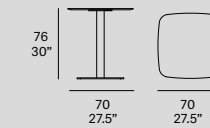

flamingo outdoor

[en] Structure made of aluminum tube, finished with polyester powder. Tabletop options: HPL Trespa® 13 mm/0.51" thick and Dekton® 8 mm/0.31" thick. Delivered unassembled.

studio expormim, 2010

C969 R 70

Dining table stand with round top

C969 E 70

Dining table stand with elliptical top

C969 R 80

Dining table stand with round top

C969 E 80

Dining table stand with elliptical top