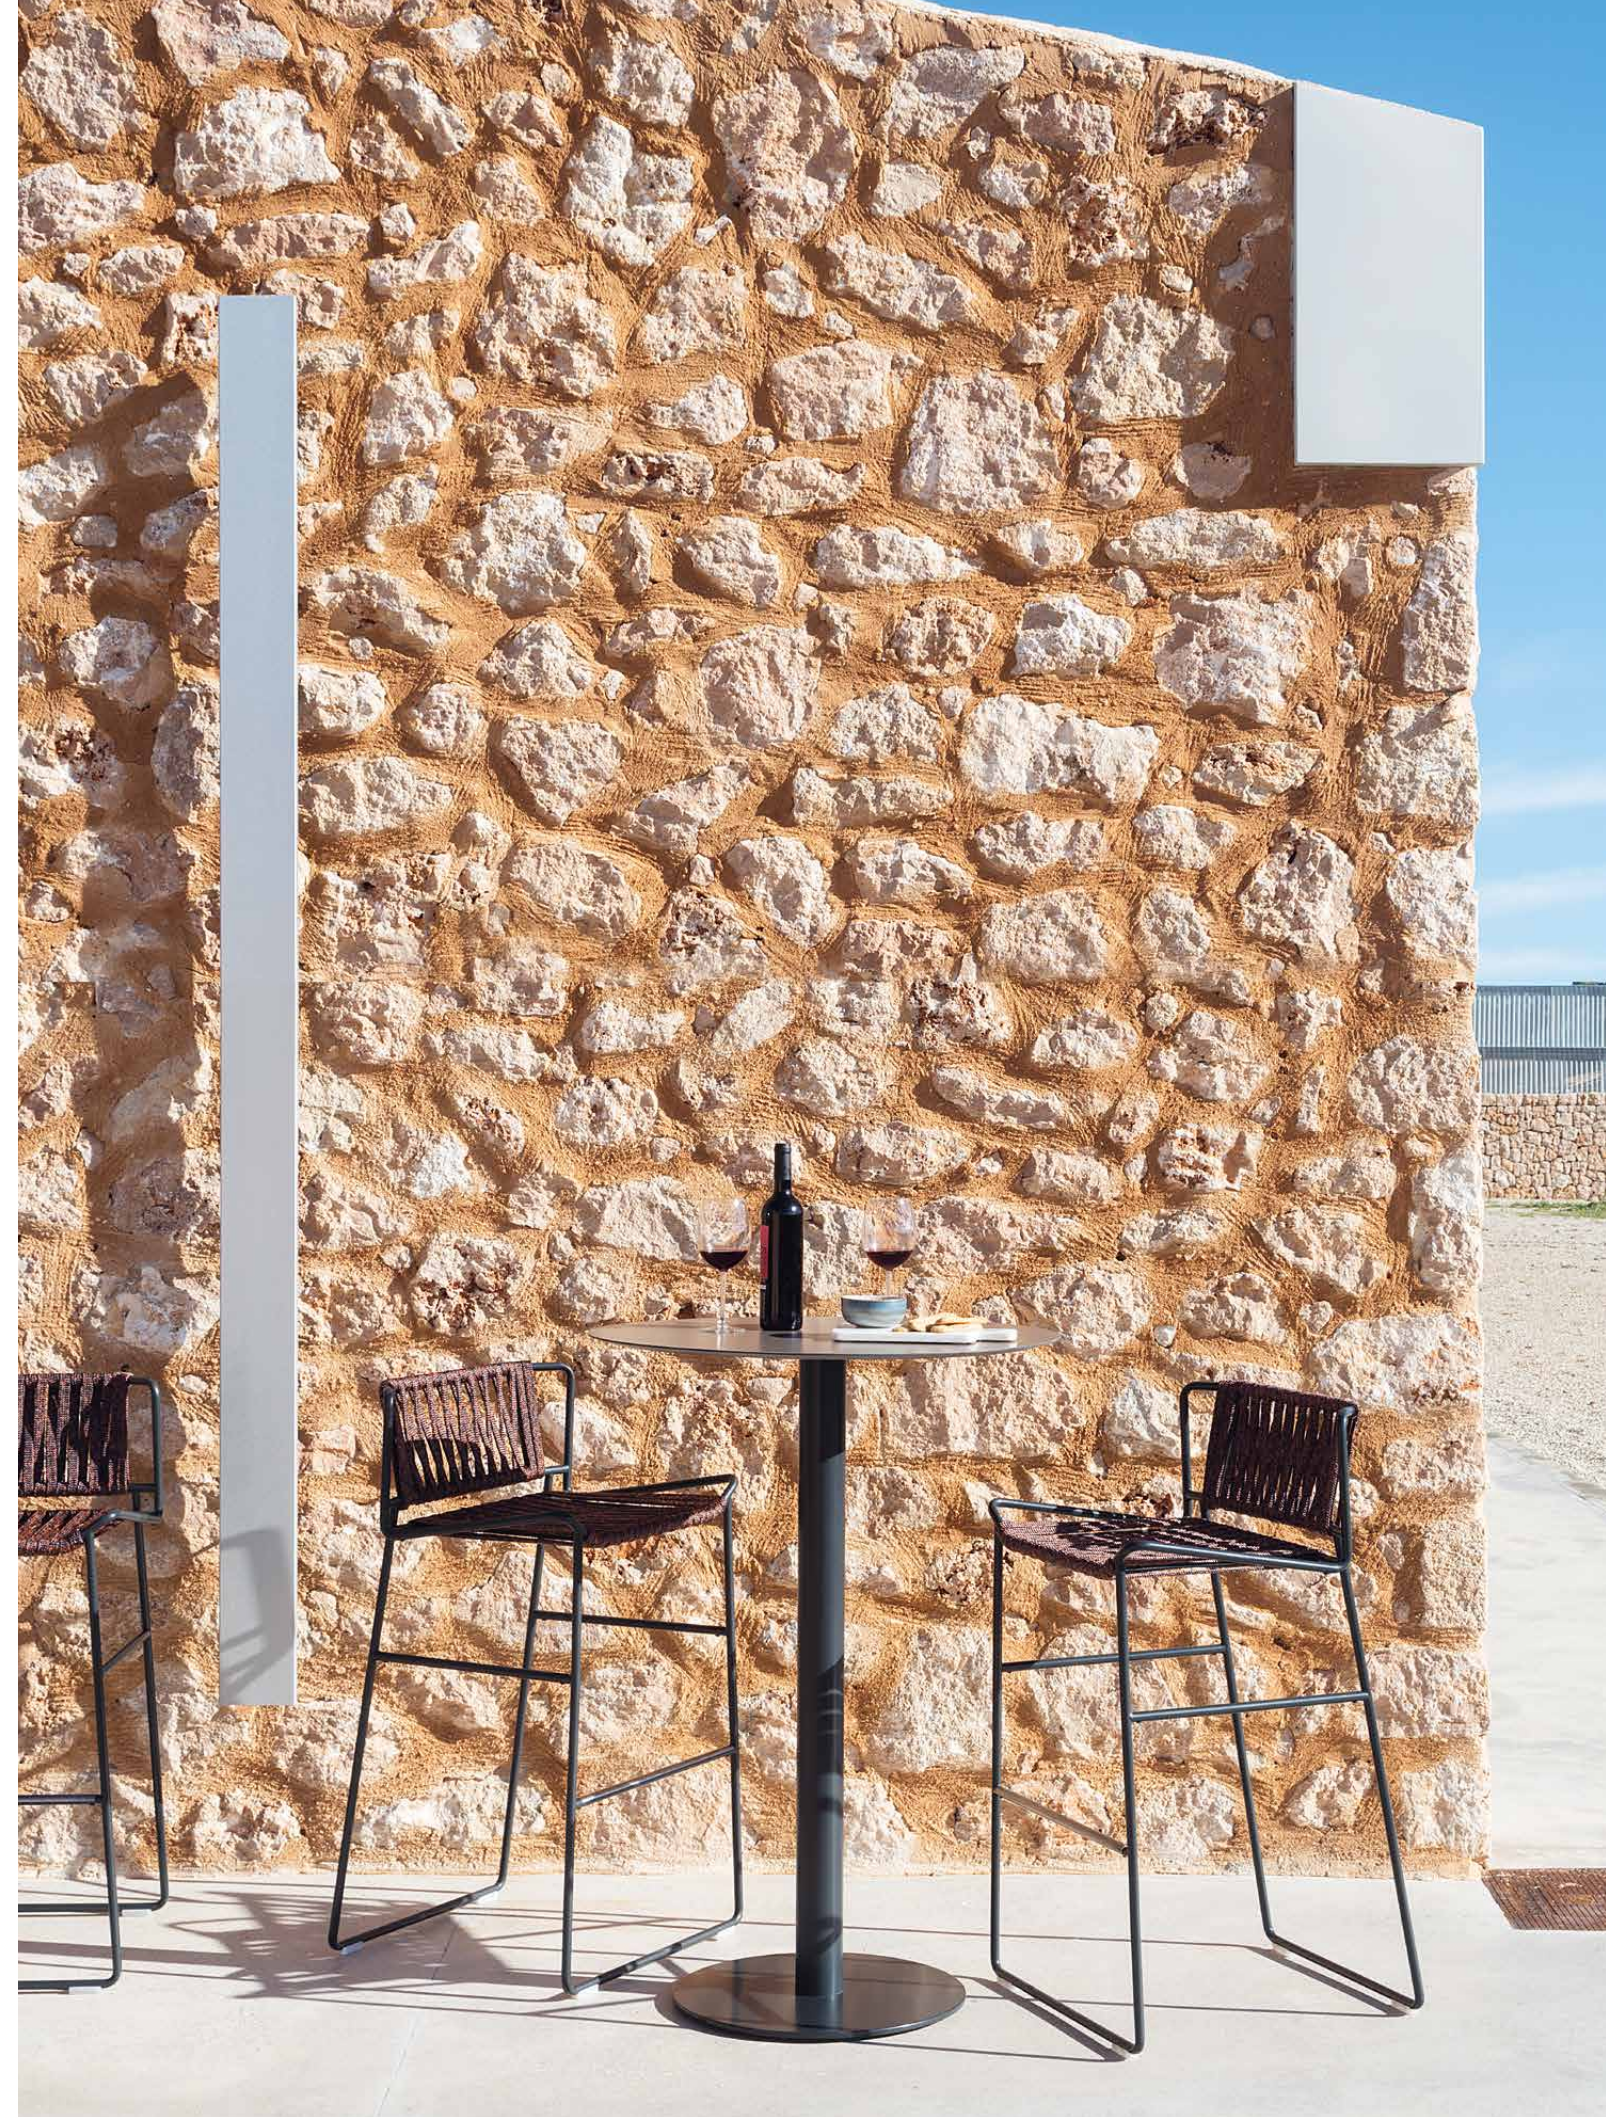

flamingo outdoor
studio expormim, 2010

[en] “Resting in perfect balance upon its central leg, purposefully devoid of all ornaments and superfluous details in order to achieve a sole objective: functionality. Such is *Flamingo*, a piece trying to accurately materialise the primordial image of a bar table. What you see is what you get.”

C969R Flamingo outdoor: Dining table stand with round top / pie de mesa con tapa redonda. 111 FT graphite. 321 Italian slate

C972R Flamingo outdoor. High dining table stand with round top / pie de mesa alta con tapa redonda. 111 FT graphite. 328 urban brown

flamingo outdoor

[en] Structure made of aluminum tube, finished with polyester powder. Tabletop options: HPL Trespa® 13 mm/0.51" thick and Dekton® 8 mm/0.31" thick. Delivered unassembled.

studio expormim, 2010

C969 R 90

Dining table stand with round top

C969 E 90

Dining table stand with elliptical top

werden desmontiert geliefert.

Frame:

- 100 white
- 111 FT graphite
- 102 FT light grey
- 108 FT oxide
- 109 FT champagne
- 110 FT bronze