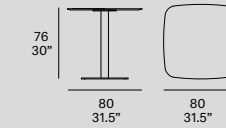

C969 R 70

Dining table stand with round top

C969 E 70

Dining table stand with elliptical top

C969 R 80

Dining table stand with round top

C969 E 80

Dining table stand with elliptical top

C969 R 90

Dining table stand with round top

C969 E 90

Dining table stand with elliptical top

werden desmontiert geliefert.

Frame:

- 100 white
- 111 FT graphite
- 102 FT light grey
- 108 FT oxide
- 109 FT champagne
- 110 FT bronze