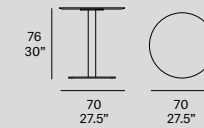

flamingo outdoor

[en] Structure made of aluminum tube, finished with polyester powder. Tabletop options: HPL Trespa® 13 mm/0.51" thick and Dekton® 8 mm/0.31" thick. Delivered unassembled.

studio expormim, 2010

C969 R 70

Dining table stand with round top