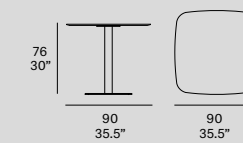

C969 R 70

Dining table stand with round top

C969 E 70

Dining table stand with elliptical top

C969 R 80

Dining table stand with round top

C969 E 80

Dining table stand with elliptical top

C969 R 90

Dining table stand with round top

C969 E 90

Dining table stand with elliptical top

werden desmontiert geliefert.

Frame:

- 100 white
- 111 FT graphite
- 102 FT light grey
- 108 FT oxide
- 109 FT champagne
- 110 FT bronze