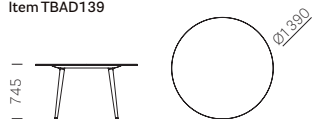

Item TBAD139