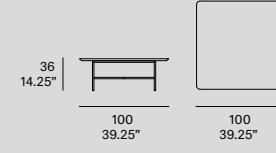

T913
—
Square coffee table