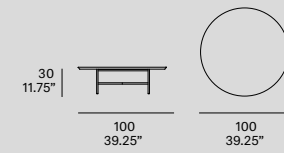

grada indoor

[en] Tabletop made of solid wood from European oaks with 21 mm/0.83" of section. Structure made of stainless steel tube, finished with polyester powder. The collection is also available in a lacquered version (MDF) and in European oak plywood. Delivered unassembled.

lievore altherr molina, 2017/2021

T916
—
Round coffee table