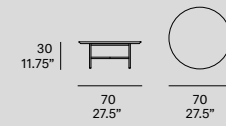

grada indoor

[en] Tabletop made of solid wood from European oaks with 21 mm/0.83" of section. Structure made of stainless steel tube, finished with polyester powder. The collection is also available in a lacquered version (MDF) and in European oak plywood. Delivered unassembled.

lievore altherr molina, 2017/2021

T916
—
Round coffee table

T917
—
Round coffee table

T907
—
Round coffee table

T919
—
Round coffee table

T941
—
Round coffee table

T942
—
Round coffee table

T910
—
Side table