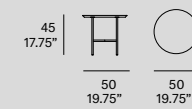

lievore altherr molina, 2017/2021

T916
—
Round coffee table

T917
—
Round coffee table

T907
—
Round coffee table

T919
—
Round coffee table

T941
—
Round coffee table

T942
—
Round coffee table

T910
—
Side table