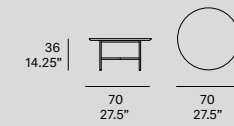

lievore altherr molina, 2017/2021

T916
—
Round coffee table

T917
—
Round coffee table

T907
—
Round coffee table

T919
—
Round coffee table

T941
—
Round coffee table

T942
—
Round coffee table

T910
—
Side table