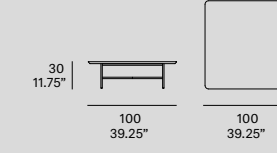

T912
—
Square coffee table