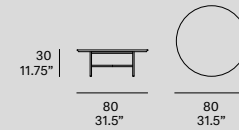

grada indoor

[en] Tabletop made of solid wood from European oaks with 21 mm/0.83" of section. Structure made of stainless steel tube, finished with polyester powder. The collection is also available in a lacquered version (MDF) and in European oak plywood. Delivered unassembled.

lievore altherr molina, 2017/2021

T916
—
Round coffee table

T917
—
Round coffee table

T907
—
Round coffee table

T919
—
Round coffee table

T941
—
Round coffee table

T942
—
Round coffee table

T910
—
Side table