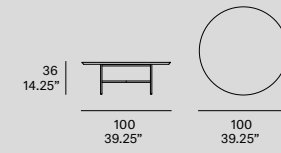

T917
—
Round coffee table