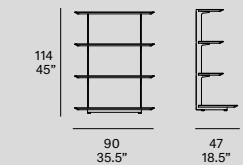

T851120 Team. Shelf / estantería. 120 cm / 47.25". LT11 graphite. 111 FT graphite

T850 120 Team. Shelf / estantería. 120 cm / 47.25". LT02 light grey. 110 FT bronze

team shelf system

[en] Furniture system made of solid wood from European oaks and metallic frame. Two options of shelf width: 120 cm/47.25" and 90 cm/35.5". The collection is also available in a lacquered version (MDF).

mario ruiz, 2015/2021

T850 120
—
Shelf

T850 90
—
Shelf

T851 120
—
Shelf

T851 90
—
Shelf

T852 120
—
Shelf

T852 90
—
Shelf