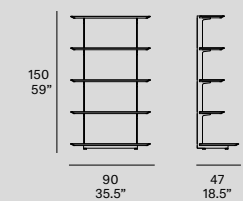

T851120 Team. Shelf / estantería. 120 cm / 47.25". LT11 graphite. 111 FT graphite

T850 120 Team. Shelf / estantería. 120 cm / 47.25". LT02 light grey. 110 FT bronze

team shelf system

[en] Furniture system made of solid wood from European oaks and metallic frame. Two options of shelf width: 120 cm/47.25" and 90 cm/35.5". The collection is also available in a lacquered version (MDF).

mario ruiz, 2015/2021

T850 120
—
Shelf

T850 90
—
Shelf

T851 120
—
Shelf

T851 90
—
Shelf

T852 120
—
Shelf

T852 90
—
Shelf