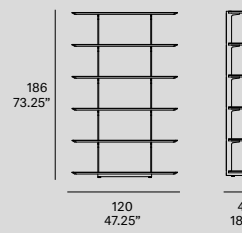

T851120 Team. Shelf / estantería. 120 cm / 47.25". LT11 graphite. 111 FT graphite

T850 120 Team. Shelf / estantería. 120 cm / 47.25". LT02 light grey. 110 FT bronze

team shelf system

[en] Furniture system made of solid wood from European oaks and metallic frame. Two options of shelf width: 120 cm/47.25" and 90 cm/35.5". The collection is also available in a lacquered version (MDF).

mario ruiz, 2015/2021

T850 120
—
Shelf

T850 90
—
Shelf

T851 120
—
Shelf

T851 90
—
Shelf

T852 120
—
Shelf

T852 90
—
Shelf