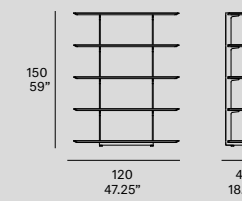

T851120 Team. Shelf / estantería. 120 cm / 47.25". LT11 graphite. 111 FT graphite

T850 120 Team. Shelf / estantería. 120 cm / 47.25". LT02 light grey. 110 FT bronze

team shelf system

[en] Furniture system made of solid wood from European oaks and metallic frame. Two options of shelf width: 120 cm/47.25" and 90 cm/35.5". The collection is also available in a lacquered version (MDF).

mario ruiz, 2015/2021

T850 120
—
Shelf

T850 90
—
Shelf

T851 120
—
Shelf

T851 90
—
Shelf

T852 120
—
Shelf

T852 90
—
Shelf