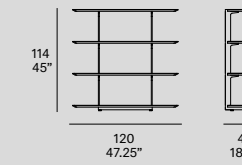

T851120 Team. Shelf / estantería. 120 cm / 47.25". LT11 graphite. 111 FT graphite

T850 120 Team. Shelf / estantería. 120 cm / 47.25". LT02 light grey. 110 FT bronze

team shelf system

[en] Furniture system made of solid wood from European oaks and metallic frame. Two options of shelf width: 120 cm/47.25" and 90 cm/35.5". The collection is also available in a lacquered version (MDF).

mario ruiz, 2015/2021

T850 120
—
Shelf

T850 90
—
Shelf

T851 120
—
Shelf

T851 90
—
Shelf

T852 120
—
Shelf

T852 90
—
Shelf