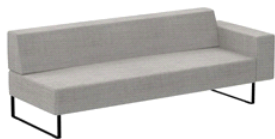

Upholstered sofa W.220cm with left arm W.20cm and steel plate legs

COM: 665 cm - 7.3 yds

TET8580	Colours M1		$5,454	$5,823	$6,117	$6,999	$7,734	$8,469	$7,752
TET8580	Colours M2		$5,484	$5,853	$6,147	$7,029	$7,764	$8,499	$7,782