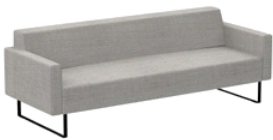

Upholstered sofa W.220cm with arms W.10cm and steel plate legs

COM: 760 cm - 8.4 yds

TET8430	Colours M1		$5,949	$6,375	$6,717	$7,740	$8,592	$9,444	$8,610
TET8430	Colours M2		$5,979	$6,405	$6,747	$7,770	$8,622	$9,474	$8,640