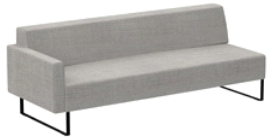

Tetris 2

Manufacturer: Inclass, Spain

Product Code	Base	Description	Price	G2/COM	G3	G4	G5	G6	G7	G10

Upholstered sofa W.210cm with right arm W.10cm and steel plate legs

COM: 655 cm - 7.2 yds

TET8530	Colours M1		$5,382	$5,748	$6,036	$6,909	$7,635	$8,364	$7,656
TET8530	Colours M2		$5,412	$5,778	$6,066	$6,939	$7,665	$8,394	$7,686