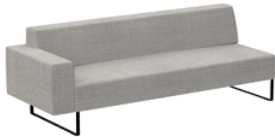

Tetris 2

Manufacturer: Inclass, Spain

Product Code	Base	Description	Price	G2/COM	G3	G4	G5	G6	G7	G10

Upholstered sofa W.220cm with right arm W.20cm and steel plate legs

COM: 665 cm - 7.3 yds

TET8570	Colours M1		$4,854	$5,823	$6,117	$6,999	$7,734	$8,469	$7,752
TET8570	Colours M2		$5,484	$5,853	$6,147	$7,029	$7,764	$8,499	$7,782