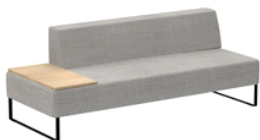

Upholstered modular seat Width 200cm with left side backrest Width 160cm, right table Width 40cm and steel plate legs

COM: 505 cm - 5.6 yds

TET8266	Colours M1		$5,220	$5,493	$5,709	$6,360	$6,903	$7,446	$6,924
TET8266	Colours M2		$5,250	$5,523	$5,739	$6,390	$6,933	$7,476	$6,954