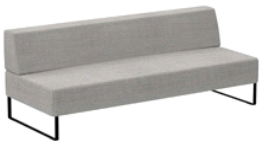

Product Code	Base	Description	Price	G2/COM	G3	G4	G5	G6	G7	G10
--------------	------	-------------	-------	--------	----	----	----	----	----	-----

Upholstered modular seat with backrest - Width 160cm and steel plate legs.

COM: 465 cm - 5.1 yds

TET8150	Colours M1		\$4,368	\$4,623	\$4,827	\$5,442	\$5,955	\$6,465	\$5,976
TET8150	Colours M2		\$4,398	\$4,653	\$4,857	\$5,472	\$5,985	\$6,495	\$6,006

Upholstered modular seat with backrest - Width 200cm and steel plate legs.

COM: 550 cm - 6 yds

TET8160	Colours M1		\$4,941	\$5,250	\$5,496	\$6,237	\$6,852	\$7,467	\$6,873
TET8160	Colours M2		\$4,971	\$5,280	\$5,526	\$6,267	\$6,882	\$7,497	\$6,903

Upholstered seat with corner backrest 80x80cm and steel plate legs - Left Side