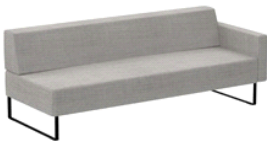

Upholstered sofa W.210cm with left arm W.10cm and steel plate legs

COM: 655 cm - 7.2 yds

TET8540	Colours M1		$5,382	$5,748	$6,036	$6,909	$7,635	$8,364	$7,656
TET8540	Colours M2		$5,412	$5,778	$6,066	$6,939	$7,665	$8,394	$7,686