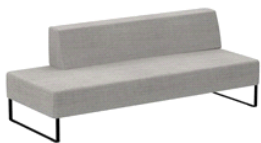

Upholstered modular seat Width 200cm with left backrest Width 120cm and steel plate legs
COM: 505 cm - 5.6 yds

TET8164		Colours M1		$4,767	$5,049	$5,274	$5,952	$6,513	$7,077	$6,534
TET8164		Colours M2		$4,797	$5,079	$5,304	$5,982	$6,543	$7,107	$6,564