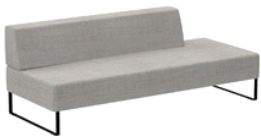

Upholstered modular seat Width 200cm with right backrest Width 120cm and steel plate legs
COM: 505 cm - 5.6 yds

TET8162		Colours M1		$4,767	$5,049	$5,274	$5,952	$6,513	$7,077	$6,534
TET8162		Colours M2		$4,797	$5,079	$5,304	$5,982	$6,543	$7,107	$6,564