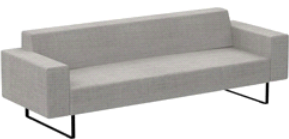

Upholstered sofa W.240cm with arms W.20cm and steel plate legs

COM: 780 cm - 8.6 yds

TET8460	Colours M1			$6,102	$6,534	$6,882	$7,926	$8,796	$9,666	$8,814
TET8460	Colours M2			$6,132	$6,564	$6,912	$7,686	$8,826	$9,696	$8,844