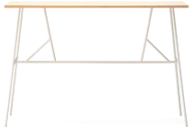

Puccio Table

Manufacturer: Billiani, Italy

Product Code

Description

Price

722

Table - Metal frame - Top 160cm Wide, 105cm High

160 x 42 x 105 cm - 63" x 16.6" x 41.4"