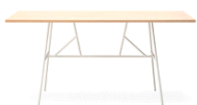

Price

719

Table - Metal frame - Top Ø 60, 62cm High
60 x 60 x 62 cm - 23.7" x 23.7" x 24.5"

Lacquered frame, Stained ash top \$1,154

Non standard RAL colors surcharge – min. order 10 pcs. \$489

RAL/NCS coloured stain or lacquer surcharge \$203

720

Table - Metal frame - Top Ø 60, 62cm High
60 x 60 x 74 cm - 23.7" x 23.7" x 29.2"

Lacquered frame, Stained ash top \$1,154

Non standard RAL colors surcharge – min. order 10 pcs. \$489

RAL/NCS coloured stain or lacquer surcharge \$203

725

Table - Metal frame - Top Ø 60, 110cm High
60 x 60 x 110 cm - 23.7" x 23.7" x 43.4"

Lacquered frame, Stained ash top \$1,203

Non standard RAL colors surcharge – min. order 10 pcs. \$489

RAL/NCS coloured stain or lacquer surcharge \$203

721

Table - Metal frame - Top 160cm Wide, 74cm High
160 x 70 x 74 cm - 63" x 27.6" x 29.2"

Lacquered frame, Stained ash top \$2,453

Non standard RAL colors surcharge – min. order 10 pcs. \$1,056

RAL/NCS coloured stain or lacquer surcharge \$638