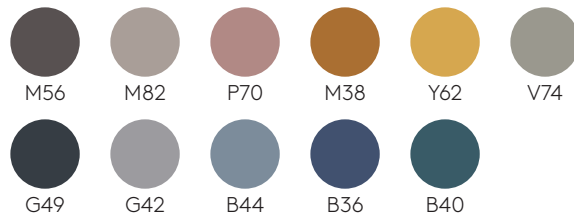

W2 colours

M56 M82 P70 M38 Y62 V74
G49 G42 B44 B36 B40

Oak & walnut veneer 23mm

Oak