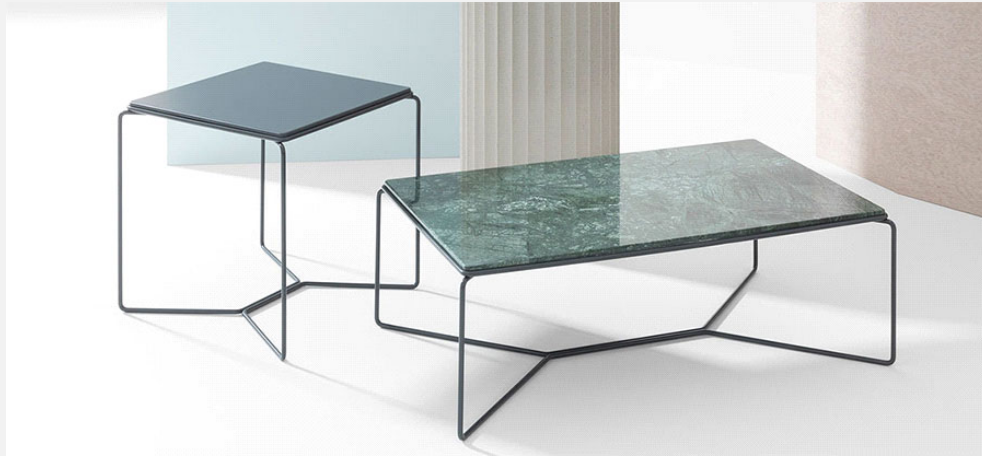

Marcel

Manufacturer: Billiani, Italy

Product Code
Description

Price

Tables with frame in black or white lacquered steel, chromed, carbon, copper, brass, tops in extra-clear or smoked glass, lacquered MDF, white or green marble.

470

Occasional table base - Metal frame, 33cm High

119.5 x 75.5 x 33 cm - 47.1" x 29.8" x 13"

White or black lacquered metal frame - Outdoor use	\$807
--	-------

Non standard RAL colors surcharge – min. order 10 pcs.	\$489
--	-------

Base finishing chrome, carbon steel, copper or brass	\$1,197
--	---------

Surcharge for reinforcement crosspiece for marble top	\$192
---	-------

470 Top

Table tops for 470

118 x 74 x 0 cm - 46.5" x 29.2" x 0"