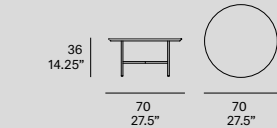

**C912**  
—  
Square coffee table

**C913**  
—  
Square coffee table

**C914**  
—  
Rectangular coffee table

**C915**  
—  
Rectangular coffee table

**C916**  
—  
Round coffee table

**C917**  
—  
Round coffee table

**C907**  
—  
Round coffee table

**C919**  
—  
Round coffee table

**C941**  
—  
Round coffee table

**C942**  
—  
Round coffee table

**C910**  
—  
Side table

Frame:

- 100 white
- 111 FT graphite
- 102 FT light grey
- 108 FT oxide
- 109 FT champagne
- 110 FT bronze