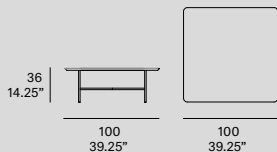

C919 Grada outdoor. Round coffee table / centro redondo. 109 FT champagne. D3 danae  
C910 Grada outdoor. Side table / centro rincón. 109 FT champagne. D3 danae

C919 Grada outdoor. Round coffee table / centro redondo. 111 FT graphite. D2 kelya  
C910 Grada outdoor. Side table / centro rincón. 111 FT graphite. D2 kelya

# grada outdoor

[en] Structure made of stainless steel tube, finished with polyester powder. Tabletop options: HPL Trespa® 13 mm/0.51" thick and Dekton® 12 mm/0.47" thick.

lievore altherr molina, 2016/2020

**C912**  
—  
Square coffee table

**C913**  
—  
Square coffee table

**C914**  
—  
Rectangular coffee table

**C915**  
—  
Rectangular coffee table

**C916**  
—  
Round coffee table

**C917**  
—  
Round coffee table