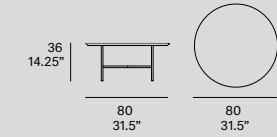

**C912**  
—  
Square coffee table

**C913**  
—  
Square coffee table

**C914**  
—  
Rectangular coffee table

**C915**  
—  
Rectangular coffee table

**C916**  
—  
Round coffee table

**C917**  
—  
Round coffee table

**C907**  
—  
Round coffee table

**C919**  
—  
Round coffee table

**C941**  
—  
Round coffee table

**C942**  
—  
Round coffee table

**C910**  
—  
Side table

Frame:

- 100 white
- 111 FT graphite
- 102 FT light grey
- 108 FT oxide
- 109 FT champagne
- 110 FT bronze