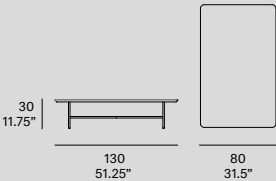

C919 Grada outdoor. Round coffee table / centro redondo. 109 FT champagne. D3 danae  
C910 Grada outdoor. Side table / centro rincón. 109 FT champagne. D3 danae

C919 Grada outdoor. Round coffee table / centro redondo. 111 FT graphite. D2 kelya  
C910 Grada outdoor. Side table / centro rincón. 111 FT graphite. D2 kelya

# grada outdoor

[en] Structure made of stainless steel tube, finished with polyester powder. Tabletop options: HPL Trespa® 13 mm/0.51" thick and Dekton® 12 mm/0.47" thick.

lievore altherr molina, 2016/2020

**C912**  
—  
Square coffee table

**C913**  
—  
Square coffee table

**C914**  
—  
Rectangular coffee table

**C915**  
—  
Rectangular coffee table

**C916**  
—  
Round coffee table

**C917**  
—  
Round coffee table

**C907**  
—  
Round coffee table

**C919**  
—  
Round coffee table

**C941**  
—  
Round coffee table

**C942**  
—  
Round coffee table

**C910**  
—  
Side table

Frame:

- 100 white
- 111 FT graphite
- 102 FT light grey
- 108 FT oxide
- 109 FT champagne
- 110 FT bronze