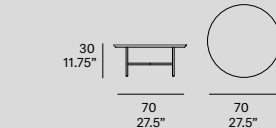

**C912**  
—  
Square coffee table

**C913**  
—  
Square coffee table

**C914**  
—  
Rectangular coffee table

**C915**  
—  
Rectangular coffee table

**C916**  
—  
Round coffee table

**C917**  
—  
Round coffee table

**C907**  
—  
Round coffee table

**C919**  
—  
Round coffee table

**C941**  
—  
Round coffee table

**C942**  
—  
Round coffee table

**C910**  
—  
Side table

Frame:

- 100 white
- 111 FT graphite
- 102 FT light grey
- 108 FT oxide
- 109 FT champagne
- 110 FT bronze