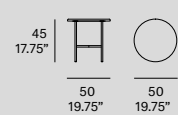

**C912**  
—  
Square coffee table

**C913**  
—  
Square coffee table

**C914**  
—  
Rectangular coffee table

**C915**  
—  
Rectangular coffee table

**C916**  
—  
Round coffee table

**C917**  
—  
Round coffee table

**C907**  
—  
Round coffee table

**C919**  
—  
Round coffee table

**C941**  
—  
Round coffee table

**C942**  
—  
Round coffee table

**C910**  
—  
Side table

Frame:

- 100 white
- 111 FT graphite
- 102 FT light grey
- 108 FT oxide
- 109 FT champagne
- 110 FT bronze