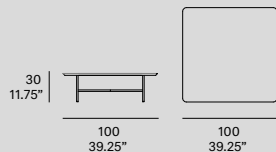

grada outdoor

[en] Structure made of stainless steel tube, finished with polyester powder. Tabletop options: HPL Trespa® 13 mm/0.51" thick and Dekton® 12 mm/0.47" thick.

lievore altherr molina, 2016/2020

C912
—
Square coffee table

C913
—
Square coffee table