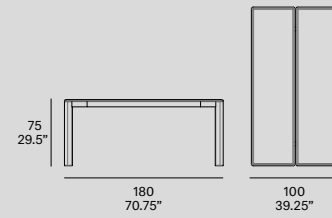

T457 260 Kotai. Rectangular dining table / mesa rectangular. 260x100x75 / 102.25" x 39.25" x 29.5". W02 white stained

T455 140 Kotai. Round dining table / mesa redonda. Ø140x75 / Ø55" x 29.5". W04 black stained

T457 240 Kotai. Rectangular dining table / mesa rectangular. 240x100x75 / 94.5" x 39.25" x 29.5". W01 natural oak

T456 140 Kotai. Square dining table/ mesa cuadrada. 140x140x75 / 55" x 55" x 29.5". W01 natural oak

T480 150 Kotai. Desk / escritorio. 150x50x75 / 59" x 19.75" x 29.5". W04 black stained

T460 Kotai. Rectangular expandable dining table / mesa rectangular extensible. W01 natural oak

kotai

[en] Structure made of solid wood profile from European oaks. Tabletop made of solid wood from European oaks with 21 mm/0.83" of section. Also available in European oak veneer. Delivered unassembled.

mario ruiz, 2015/2021

T457 180

Rectangular dining table

T457 200

Rectangular dining table

T457 220

Rectangular dining table

T457 240