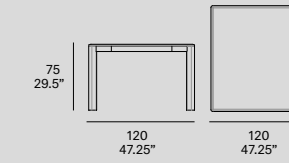

Rectangular dining table

T457 260

Rectangular dining table

[en] Structure made of solid wood profile from European oaks. Tabletop made of solid wood from European oaks with 21 mm/0.83" of section. Also available in European oak veneer. Delivered unassembled.

kotai

mario ruiz, 2015/2021

T456 100

Square dining table

T455 100

Round dining table

T456 120

Square dining table

T455 120

Round dining table

T456 140

Square dining table

T455 140

Round dining table

T460

Rectangular expandable dining table