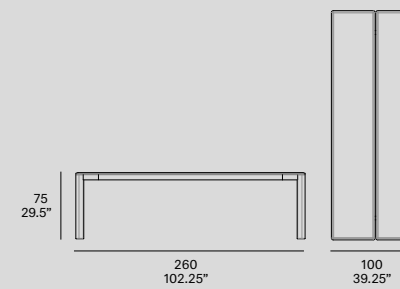

T457 260 Kotai. Rectangular dining table / mesa rectangular. 260x100x75 / 102.25" x 39.25" x 29.5". W02 white stained

T455 140 Kotai. Round dining table / mesa redonda. Ø140x75 / Ø55" x 29.5". W04 black stained

T480 150 Kotai. Desk / escritorio. 150x50x75 / 59" x 19.75" x 29.5". W04 black stained

T460 Kotai. Rectangular expandable dining table / mesa rectangular extensible. W01 natural oak

kotai

[en] Structure made of solid wood profile from European oaks. Tabletop made of solid wood from European oaks with 21 mm/0.83" of section. Also available in European oak veneer. Delivered unassembled.

mario ruiz, 2015/2021

T457 180

Rectangular dining table

T457 200

Rectangular dining table

T457 220

Rectangular dining table

T457 240

Rectangular dining table

T457 260

Rectangular dining table

[en] Structure made of solid wood profile from European oaks. Tabletop made of solid wood from European oaks with 21 mm/0.83" of section. Also available in European oak veneer. Delivered unassembled.