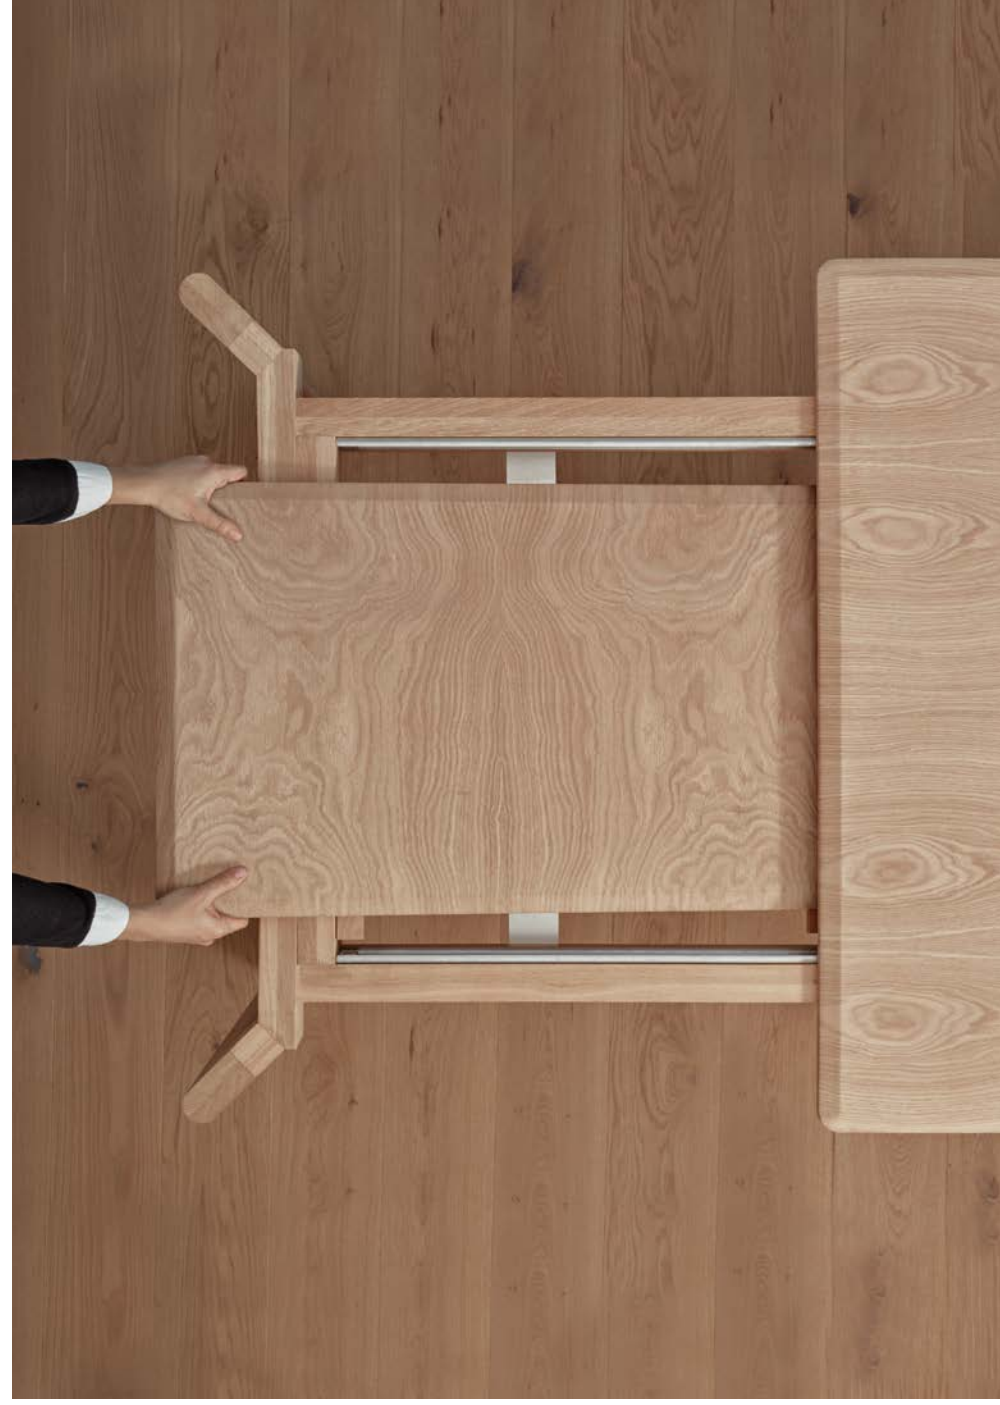

kotai
mario ruiz, 2015/2021

[en] “If there is something that defines the *Kotai* table collection, it is precisely its soundness, as its own Japanese name denotes. Made of solid wood, its most distinctive feature is the bevel alongside its four edges and the cleavage dividing it into two identical halves and highlighting the unique possibilities of this noble material. *Kotai* is not just gorgeous but functional, with biased legs to help chairs fit smoothly and with natural elegance under the tabletop.”

T480 150 Kotai. Desk / escritorio. 150x50x75 / 59" x 19.75" x 29.5". W04 black stained

T460 Kotai. Rectangular expandable dining table / mesa rectangular extensible. W01 natural oak

kotai

[en] Structure made of solid wood profile from European oaks. Tabletop made of solid wood from European oaks with 21 mm/0.83" of section. Also available in European oak veneer. Delivered unassembled.

Rectangular dining table

T457 260

Rectangular dining table

[en] Structure made of solid wood profile from European oaks. Tabletop made of solid wood from European oaks with 21 mm/0.83" of section. Also available in European oak veneer. Delivered unassembled.