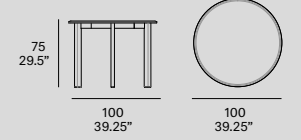

Rectangular dining table

T457 260

Rectangular dining table

[en] Structure made of solid wood profile from European oaks. Tabletop made of solid wood from European oaks with 21 mm/0.83" of section. Also available in European oak veneer. Delivered unassembled.

kotai

mario ruiz, 2015/2021

T456 100

Square dining table

T455 100

Round dining table

T456 120

Square dining table