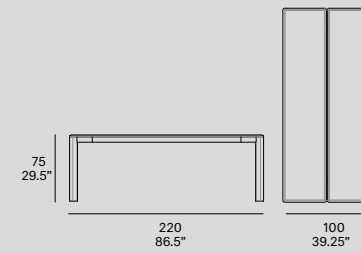

T457 260 Kotai. Rectangular dining table / mesa rectangular. 260x100x75 / 102.25" x 39.25" x 29.5". W02 white stained

T455 140 Kotai. Round dining table / mesa redonda. Ø140x75 / Ø55" x 29.5". W04 black stained

T480 150 Kotai. Desk / escritorio. 150x50x75 / 59" x 19.75" x 29.5". W04 black stained

T460 Kotai. Rectangular expandable dining table / mesa rectangular extensible. W01 natural oak

kotai

[en] Structure made of solid wood profile from European oaks. Tabletop made of solid wood from European oaks with 21 mm/0.83" of section. Also available in European oak veneer. Delivered unassembled.

mario ruiz, 2015/2021

T457 180

Rectangular dining table

T457 200

Rectangular dining table

T457 220

Rectangular dining table

T457 240

Rectangular dining table

T457 260

Rectangular dining table

[en] Structure made of solid wood profile from European oaks. Tabletop made of solid wood from European oaks with 21 mm/0.83" of section. Also available in European oak veneer. Delivered unassembled.