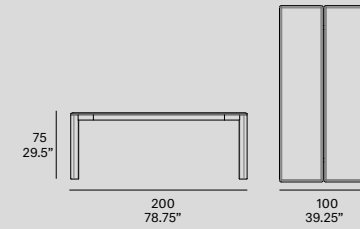

T457 260 Kotai. Rectangular dining table / mesa rectangular. 260x100x75 / 102.25" x 39.25" x 29.5". W02 white stained

T455 140 Kotai. Round dining table / mesa redonda. Ø140x75 / Ø55" x 29.5". W04 black stained

T480 150 Kotai. Desk / escritorio. 150x50x75 / 59" x 19.75" x 29.5". W04 black stained

T460 Kotai. Rectangular expandable dining table / mesa rectangular extensible. W01 natural oak

kotai

[en] Structure made of solid wood profile from European oaks. Tabletop made of solid wood from European oaks with 21 mm/0.83" of section. Also available in European oak veneer. Delivered unassembled.

mario ruiz, 2015/2021

T457 180

Rectangular dining table

T457 200

Rectangular dining table

T457 220

Rectangular dining table

T457 240

Rectangular dining table

T457 260

Rectangular dining table

[en] Structure made of solid wood profile from European oaks. Tabletop made of solid wood from European oaks with 21 mm/0.83" of section. Also available in European oak veneer. Delivered unassembled.