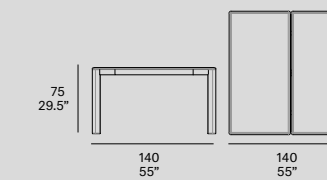

Rectangular dining table

T457 260

Rectangular dining table

[en] Structure made of solid wood profile from European oaks. Tabletop made of solid wood from European oaks with 21 mm/0.83" of section. Also available in European oak veneer. Delivered unassembled.

kotai

mario ruiz, 2015/2021

T456 100

Square dining table

T455 100

Round dining table

T456 120

Square dining table

T455 120

Round dining table

T456 140

Square dining table

T455 140

Round dining table

T460

Rectangular expandable dining table