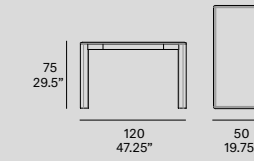

T480 120

Desk