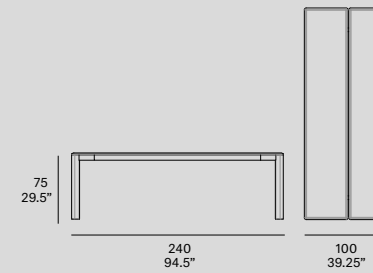

T457 260 Kotai. Rectangular dining table / mesa rectangular. 260x100x75 / 102.25" x 39.25" x 29.5". W02 white stained

T455 140 Kotai. Round dining table / mesa redonda. Ø140x75 / Ø55" x 29.5". W04 black stained

T480 150 Kotai. Desk / escritorio. 150x50x75 / 59" x 19.75" x 29.5". W04 black stained

T460 Kotai. Rectangular expandable dining table / mesa rectangular extensible. W01 natural oak

kotai

[en] Structure made of solid wood profile from European oaks. Tabletop made of solid wood from European oaks with 21 mm/0.83" of section. Also available in European oak veneer. Delivered unassembled.

mario ruiz, 2015/2021

T457 180

Rectangular dining table

T457 200

Rectangular dining table

T457 220

Rectangular dining table

T457 240

Rectangular dining table

T457 260

Rectangular dining table

[en] Structure made of solid wood profile from European oaks. Tabletop made of solid wood from European oaks with 21 mm/0.83" of section. Also available in European oak veneer. Delivered unassembled.