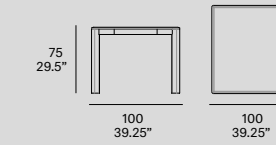

T480 150 Kotai. Desk / escritorio. 150x50x75 / 59" x 19.75" x 29.5". W04 black stained

T460 Kotai. Rectangular expandable dining table / mesa rectangular extensible. W01 natural oak

kotai

[en] Structure made of solid wood profile from European oaks. Tabletop made of solid wood from European oaks with 21 mm/0.83" of section. Also available in European oak veneer. Delivered unassembled.

mario ruiz, 2015/2021

T457 180

Rectangular dining table

T457 200

Rectangular dining table

T457 220

Rectangular dining table

T457 240

Rectangular dining table

T457 260

Rectangular dining table

[en] Structure made of solid wood profile from European oaks. Tabletop made of solid wood from European oaks with 21 mm/0.83" of section. Also available in European oak veneer. Delivered unassembled.

kotai

mario ruiz, 2015/2021

T456 100

Square dining table

T455 100

Round dining table

T456 120

Square dining table