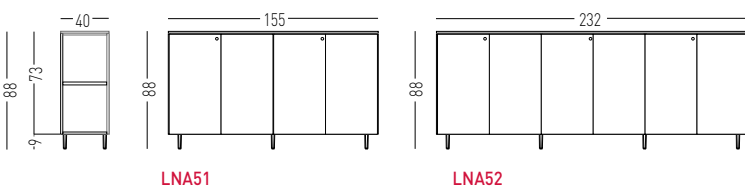

MELAMINE

STRUCTURE

LONGO STORAGE UNITS PROGRAM

TABLE OF FINISHES

	WHITE GLASS	BLACK GLASS
		
GLASS	52	59

To see finishes in detail, check finishes section. Before ordering we suggest to check real samples

LONGO AUXILIARY CREDENZA UNITS

Model	Framework/ Legs	Body and Cover Top	Reference	White Glass	Black Glass	Packaging Packs· Vol · Weight
LNA12	White	White	LNA1200--	1.177,40	1.177,40	
		Lime Oak	LNA1201--	1.177,40	1.177,40	
		Light Oak	LNA12010--	1.177,40	1.177,40	
		Chestnut	LNA1207--	1.177,40	1.177,40	
		Dark Oak	LNA1204--		1.177,40	
	Black	White	LNA1280--	1.177,40	1.177,40	
		Lime Oak	LNA1281--	1.177,40	1.177,40	
		Light Oak	LNA12810--	1.177,40	1.177,40	
		Chestnut	LNA1287--	1.177,40	1.177,40	
		Dark Oak	LNA1284--		1.177,40	
	Silver	White	LNA1220--	1.177,40	1.177,40	
		Lime Oak	LNA1221--	1.177,40	1.177,40	
		Light Oak	LNA12210--	1.177,40	1.177,40	
		Chestnut	LNA1227--	1.177,40	1.177,40	
		Dark Oak	LNA1224--		1.177,40	
	White/Beech	White	LNA1210--	1.233,40	1.233,40	
	Black/Beech	White	LNA1213--	1.233,40	1.233,40	
	Black / Polished	White	LNA1270--	1.239,00	1.239,00	
		Lime Oak	LNA1271--	1.239,00	1.239,00	
		Light Oak	LNA12710--	1.239,00	1.239,00	
Chestnut		LNA1277--	1.239,00	1.239,00		
		Dark Oak	LNA1274--		1.239,00	