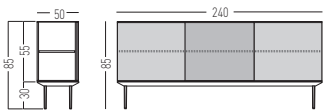

Prices shown are not the final selling price.
To obtain the list price, multiply the price by 2.65.
Prices effective as June 2023.

TABLE OF FINISHES

	WHITE	LIME OAK	LIGHT OAK	CHESTNUT	DARK OAK
MFC	00	11	10	07	14

To see finishes in detail, check finishes section. Before ordering we suggest to check real samples

LONGO AUXILIARY CRENDENZA UNITS

Model	Framework/ Legs	Body and Cover Top	Reference	Door Finishes					Packaging Packs- Vol - Weight
				White MFC	Lime Oak MFC	Light Oak MFC	Chestnut MFC	Dark Oak MFC	
LNA22	White	White	LNA2200--	1.402,80	1.402,80	1.402,80	1.402,80	1.402,80	
		Lime Oak	LNA2201--	1.402,80	1.402,80				
		Light Oak	LNA22010--			1.402,80			
		Chestnut	LNA2207--				1.402,80		
		Dark Oak	LNA2204--					1.402,80	
	Black	White	LNA2280--	1.402,80	1.402,80	1.402,80	1.402,80	1.402,80	
		Lime Oak	LNA2281--	1.402,80	1.402,80				
		Light Oak	LNA22810--			1.402,80			
		Chestnut	LNA2287--				1.402,80		
		Dark Oak	LNA2284--					1.402,80	
	Silver	White	LNA2220--	1.402,80	1.402,80	1.402,80	1.402,80	1.402,80	
		Lime Oak	LNA2221--	1.402,80	1.402,80				
		Light Oak	LNA22210--			1.402,80			
		Chestnut	LNA2227--				1.402,80		
		Dark Oak	LNA2224--					1.402,80	
	White/Beech	White	LNA2210--	1.467,20					
	Black/Beech	White	LNA2213--	1.467,20					
	Black / Polished	White	LNA2270--	1.464,40	1.464,40	1.464,40	1.464,40	1.464,40	
		Lime Oak	LNA2271--	1.464,40	1.464,40				
		Light Oak	LNA22710--			1.464,40			
Chestnut		LNA2277--				1.464,40			
Dark Oak		LNA2274--					1.464,40		

3 Sliding door model