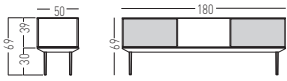

TABLE OF FINISHES

	WHITE GLASS	BLACK GLASS
GLASS	52	59

To see finishes in detail, check finishes section. Before ordering we suggest to check real samples

LONGO AUXILIARY CREDENZA UNITS

Model	Framework/ Legs	Body and Cover Top	Reference	White Glass	Black Glass	Packaging Packs· Vol · Weight
LNA12	White	White	LNA1200--	1.177,40	1.177,40	
		Lime Oak	LNA1201--	1.177,40	1.177,40	
		Light Oak	LNA12010--	1.177,40	1.177,40	
		Chestnut	LNA1207--	1.177,40	1.177,40	
		Dark Oak	LNA1204--		1.177,40	
	Black	White	LNA1280--	1.177,40	1.177,40	
		Lime Oak	LNA1281--	1.177,40	1.177,40	
		Light Oak	LNA12810--	1.177,40	1.177,40	
		Chestnut	LNA1287--	1.177,40	1.177,40	
		Dark Oak	LNA1284--		1.177,40	
	Silver	White	LNA1220--	1.177,40	1.177,40	
		Lime Oak	LNA1221--	1.177,40	1.177,40	
		Light Oak	LNA12210--	1.177,40	1.177,40	
		Chestnut	LNA1227--	1.177,40	1.177,40	
		Dark Oak	LNA1224--		1.177,40	
	White/Beech	White	LNA1210--	1.233,40	1.233,40	
	Black/Beech	White	LNA1213--	1.233,40	1.233,40	
	Black / Polished	White	LNA1270--	1.239,00	1.239,00	
		Lime Oak	LNA1271--	1.239,00	1.239,00	
		Light Oak	LNA12710--	1.239,00	1.239,00	
Chestnut		LNA1277--	1.239,00	1.239,00		
		Dark Oak	LNA1274--		1.239,00	

2 Sliding door model