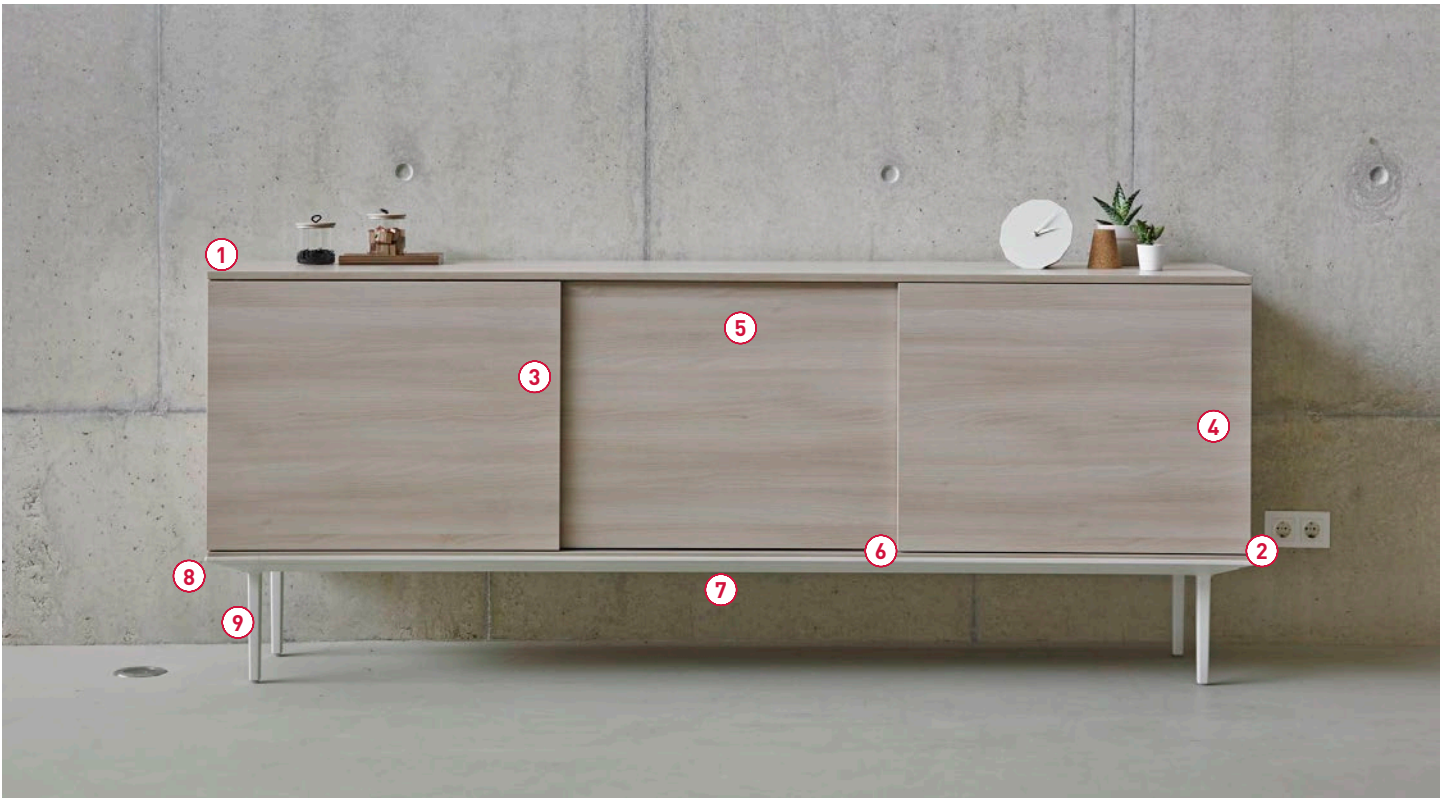

MELAMINE

STRUCTURE

LONGO AUXILIARY CREDENZA AND STORAGE UNITS PROGRAM

2 Sliding door model

LNA12

AUXILIARY CREDENZA AND STORAGE UNITS - TECHNICAL FEATURES

- 1 MFC Top Cover 19 mm thickness
- 2 MFC base, 19 mm thickness.
- 3 MFC Vertical Separators 19 mm thickness, Back panel 16 mm thickness
- 4 Shelves 19 mm thickness
- 5 16 mm thickness MFC sliding door.
- 6 Thermoplastic runner inserted in the base. Plane base without any obstacle.
- 7 Die Cast profiles in White, Black, Silver and Polished Finishes
- 8 Die Cast union squares in White, Black, Silver and Polished
- 9 Feet:
 - injected with aluminum in a pandramid shape, covered in epoxy paint in white, silver, black finishes and polished finish.
 - Wood in a pandramid shape in Beech finish.
 - Leveler made from injected aluminium with PVC anti-skid pad.

MELAMINE

STRUCTURE

LONGO AUXILIARY CREDENZA AND STORAGE UNITS PROGRAM

3 Sliding door model

LNA22

AUXILIARY STORAGE UNITS - TECHNICAL FEATURES

- 1 MFC Visible Top Cover 10 mm thickness. MFC invisible Top Cover 19 mm thickness.
- 2 MFC base, 19 mm thickness.
- 3 Lateral panels, MFC 16 mm thickness.
- 4 Visible Back panel 16 mm thickness.
- 5 MFC Vertical Separators 30 mm thickness.
- 6 Shelves are manufactured by mfc 19 mm thickness.
- 7 MFC Door jamb 16 mm or in White or Black Glass 5 mm thickness. Hinges with three-dimensional regulation and automatic assembly. Soft closing system hinges.
- 8 Top security lock.
- 9 Die Cast aluminum feet in White, Black, silver and polished finishes with PVC anti-skid pad.