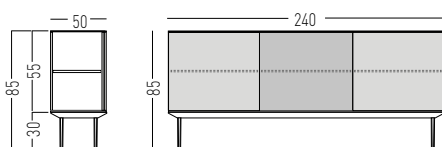

MELAMINE

STRUCTURE

LONGO AUXILIARY CREDENZA AND STORAGE UNITS PROGRAM

3 Sliding door model

LNA22

AUXILIARY STORAGE UNITS - TECHNICAL FEATURES

- 1 MFC Visible Top Cover 10 mm thickness. MFC invisible Top Cover 19 mm thickness.
- 2 MFC base, 19 mm thickness.
- 3 Lateral panels, MFC 16 mm thickness.
- 4 Visible Back panel 16 mm thickness.
- 5 MFC Vertical Separators 30 mm thickness.
- 6 Shelves are manufactured by mfc 19 mm thickness.
- 7 MFC Door jamb 16 mm or in White or Black Glass 5 mm thickness. Hinges with three-dimensional regulation and automatic assembly. Soft closing system hinges.
- 8 Top security lock.
- 9 Die Cast aluminum feet in White, Black, silver and polished finishes with PVC anti-skid pad.