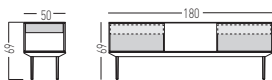

OPTIONAL DRAWER FOR STORAGE UNITS 180 x 50 x 69 cm

Model	Packs Units	Reference	Frontal MFC	Packaging Packs· Vol · Weight
LNA19				
Frontal MFC Drawer and Metal Structure	Pack 1 Unit	LNA191--	155,40