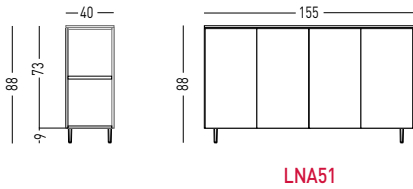

LNA51

LNA52

AUXILIARY CREDENZA AND STORAGE UNITS - TECHNICAL FEATURES

- 1 MFC Top Cover 19 mm thickness.
- 2 MFC base, 19 mm thickness.
- 3 MFC Vertical Separators 19 mm thickness, Back panel 16 mm thickness.
- 4 Glass sliding door in White or Black Glass 10 mm.
- 5 Thermoplastic runner inserted in the base. Plane base without any obstacle.
- 6 Die Cast profiles in White, Black and Silver Finishes.
- 7 Die Cast union squares in White, Black and Silver.
- 8 Feet:
 - injected with aluminum in a pandramid shape, covered in epoxy paint in white, silver, black finishes and polished finish.
 - Wood in a pandramid shape in Beech finish.
 - Leveler made from injected aluminium with PVC anti-skid pad.