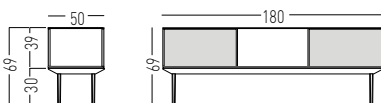

MELAMINE

STRUCTURE

LONGO AUXILIARY CREDENZA AND STORAGE UNITS PROGRAM

2 Sliding door model

LNA12

AUXILIARY CREDENZA AND STORAGE UNITS - TECHNICAL FEATURES

- 1 MFC Top Cover 19 mm thickness
- 2 MFC base, 19 mm thickness.
- 3 MFC Vertical Separators 19 mm thickness, Back panel 16 mm thickness
- 4 Shelves 19 mm thickness
- 5 16 mm thickness MFC sliding door.
- 6 Thermoplastic runner inserted in the base. Plane base without any obstacle.
- 7 Die Cast profiles in White, Black, Silver and Polished Finishes
- 8 Die Cast union squares in White, Black, Silver and Polished
- 9 Feet:
 - injected with aluminum in a pandramid shape, covered in epoxy paint in white, silver, black finishes and polished finish.
 - Wood in a pandramid shape in Beech finish.
 - Leveler made from injected aluminium with PVC anti-skid pad.

MELAMINE

STRUCTURE

LONGO AUXILIARY CREDENZA AND STORAGE UNITS PROGRAM

3 Sliding door model

LNA22

AUXILIARY STORAGE UNITS - TECHNICAL FEATURES

- 1 MFC Visible Top Cover 10 mm thickness. MFC invisible Top Cover 19 mm thickness.
- 2 MFC base, 19 mm thickness.
- 3 Lateral panels, MFC 16 mm thickness.
- 4 Visible Back panel 16 mm thickness.
- 5 MFC Vertical Separators 30 mm thickness.
- 6 Shelves are manufactured by mfc 19 mm thickness.
- 7 MFC Door jamb 16 mm or in White or Black Glass 5 mm thickness. Hinges with three-dimensional regulation and automatic assembly. Soft closing system hinges.
- 8 Top security lock.
- 9 Die Cast aluminum feet in White, Black, silver and polished finishes with PVC anti-skid pad.