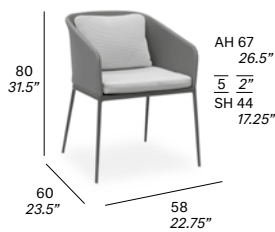

## Senso chairs

---

- 1 Structure made of high resistance aluminum tube finished with polyester powder.
- 2 Seat frame provided with self-supporting mesh fabric.
- 3 Backrest upholstery comes in:
  - Batyline Eden
  - Batyline Elios
  - Sunbrella Sling
  - Premium Sunbrella Sling
- 4 Expanded poliurethane seat cushion with removable waterproof and fireproof cover made of polyester with special anti-mould and anti-bacterial treatment.
- 5 Back cushion padded with polyester fibre with removable waterproof and fireproof cover made of polyester with special anti-mould and anti-bacterial treatment.
- 6 Removable seat and back cushion upholstered in G21, G22, G23 technical fabrics.
- 7 Injected PA spacers.

#### frame

- 102 FT light grey, 108 FT oxide, 110 FT bronze, 111 FT graphite, 113 FT sage, 120 FT off white, 124 FT linen

#### cushions

(1 cushion 40x32 cm / 15.75"x12.5" included)

	A	B
· G21	2,294	2,333
· G22	2,353	2,393
· G23	2,485	2,525
· COM (1,40 / 1,50 > 1 m)	2,261	2,300