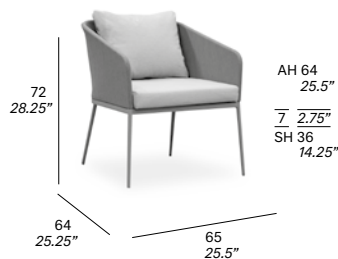

C195 Low armchair

frame

- 102 FT light grey, 108 FT oxide, 110 FT bronze, 111 FT graphite, 113 FT sage, 120 FT off white, 124 FT linen

upholstered

- A - Sunbrella Sling, Batyline Eden, Batyline Elios
- B - Premium Sunbrella Sling

cushions / confección / coussins / Kissen

(1 backrest cushion included)

	A	B
· G21	2,967	3,049
· G22	3,076	3,158
· G23	3,274	3,356
· COM (1,40 / 1,50 > 1 m)	2,934	3,016

protective cover

+901

4,5 kg — 13 kg / 0,42 m³ —