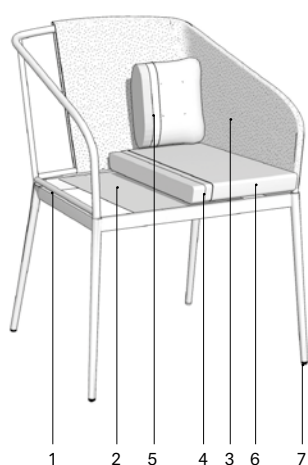

## Senso chairs

---

- 1 Structure made of high resistance aluminum tube finished with polyester powder.
- 2 Seat frame provided with self-supporting mesh fabric.
- 3 Backrest upholstery comes in:
  - Batyline Eden
  - Batyline Elios
  - Sunbrella Sling
  - Premium Sunbrella Sling
- 4 Expanded poliurethane seat cushion with removable waterproof and fireproof cover made of polyester with special anti-mould and anti-bacterial treatment.
- 5 Back cushion padded with polyester fibre with removable waterproof and fireproof cover made of polyester with special anti-mould and anti-bacterial treatment.
- 6 Removable seat and back cushion upholstered in G21, G22, G23 technical fabrics.
- 7 Injected PA spacers.