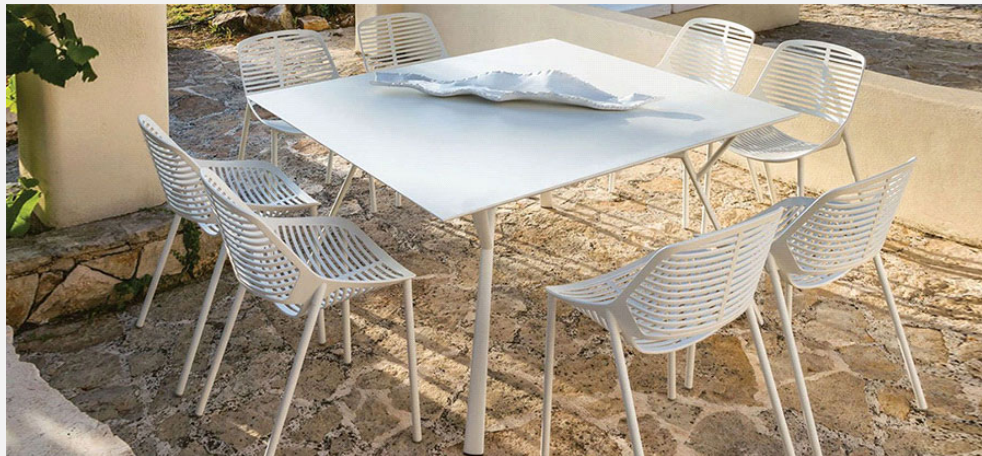

## Radice Quadra

Manufacturer: Fast SPA, Italy

Product Code  
Description

Price

Tables in light-weight and geometrical frame, in die-cast aluminium - square, rectangular or round tops.

**9113**

Round table in painted aluminum - Ø130cm  
130 x 130 x 74 cm - 51.2" x 51.2" x 29.2"

All Colours

\$6,370

**9009**

Square table in painted aluminum - 90cm Sq.  
90 x 90 x 74 cm - 35.5" x 35.5" x 29.2"

All Colours

\$4,533

**9014**

Square table in painted aluminum - 140cm Sq.  
140 x 140 x 74 cm - 55.2" x 55.2" x 29.2"

## Radice Quadra

Manufacturer: Fast SPA, Italy

	Product Code	Description	Price
	<b>9015</b>	Rectangular table in painted aluminum - 150cm Wide 150 x 90 x 74 cm - 59.1" x 35.5" x 29.2"	\$5,775
All Colours			\$5,775
	<b>9020</b>	Rectangular table in painted aluminum - 200cm Wide 200 x 90 x 74 cm - 78.8" x 35.5" x 29.2"	\$6,965
All Colours			\$6,965
	<b>9024</b>	Rectangular table in painted aluminum - 240cm Wide 240 x 100 x 74 cm - 94.5" x 39.5" x 29.2"	\$8,488
All Colours			\$8,488
All Colours			\$8,733
	<b>9030</b>	Rectangular table in painted aluminum - 290cm Wide 290 x 90 x 74 cm - 114.2" x 35.5" x 29.2"	\$10,868
All Colours			\$10,868