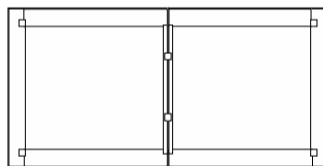

PC QC RC

LM1G012412C