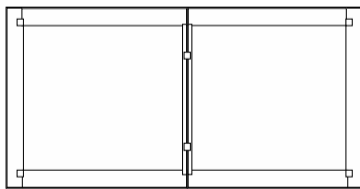

PC QC RC

LM1G012613C