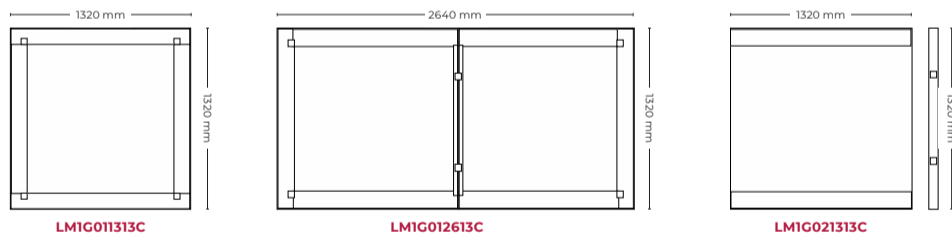

Meeting tables · Width 1320 mm