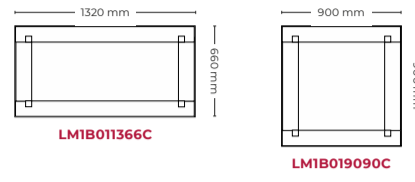

# LONGO

— By Ramos&Bassols —

Desks and separate storage units

Straight desks · Width 800 mm

Contract desks

Coffee tables · Height 320 mm

Meeting tables · Width 1000 mm

Meeting tables · Width 1200 mm

Meeting tables · Width 1320 mm

Meeting tables · Width 1600 mm

PC QC RC

LM1G013216C

PC QC RC

LM1G021616C

<b>Straight desks</b> Width 800 mm				
	<b>MEASURES</b>	1320 x 800 mm	1600 x 800 mm	1800 x 800 mm
	<b>HEIGHT</b>	Height 740 mm	Height 740 mm	Height 740 mm
	<b>REFERENCE</b>	<b>LM1A011380C</b>	<b>LM1A011680C</b>	<b>LM1A011880C</b>

Longo · Operative tables

<b>Contract desks</b> Width 660/900 mm		
<b>MEASURES</b>	1320 x 660 mm	900 x 900 mm
<b>HEIGHT</b>	Height 740 mm	Height 740 mm
<b>REFERENCE</b>	<b>LM1B011366C</b>	<b>LM1B019090C</b>