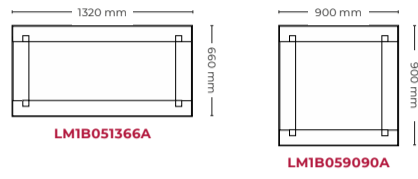

# LONGO

— By Ramos&Bassols —

Desks and separate storage units

Straight desks · Width 800 mm

Contract desks

Coffee tables · Height 320 mm

Meeting tables · Width 1000 mm

Meeting tables · Width 1200 mm

Meeting tables · Width 1320 mm

Meeting tables · Width 1600 mm

PC QC RC

LM1G013216C

PC QC RC

LM1G021616C

<b>Straight desks</b> Width 800 mm				
	<b>MEASURES</b>	1320 x 800 mm	1600 x 800 mm	1800 x 800 mm
	<b>HEIGHT</b>	Height 740 mm	Height 740 mm	Height 740 mm
	<b>REFERENCE</b>	<b>LM1A011380C</b>	<b>LM1A011680C</b>	<b>LM1A011880C</b>

Longo · Operative tables

<b>Contract desks</b> Width 660/900 mm		
<b>MEASURES</b>	1320 x 660 mm	900 x 900 mm
<b>HEIGHT</b>	Height 740 mm	Height 740 mm
<b>REFERENCE</b>	<b>LM1B011366C</b>	<b>LM1B019090C</b>