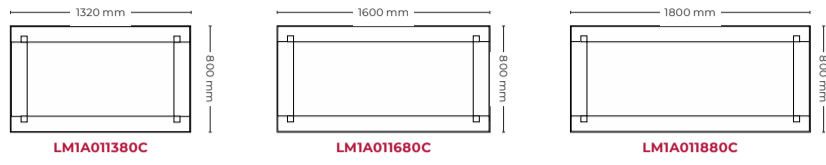

# LONGO

— By Ramos&Bassols —

Desks and separate storage units

Straight desks · Width 800 mm

Contract desks

Coffee tables · Height 320 mm

Meeting tables · Width 1000 mm

Meeting tables · Width 1200 mm

PC QC RC

LM1G013216C

PC QC RC

LM1G021616C

<b>Straight desks</b> Width 800 mm				
	<b>MEASURES</b>	1320 x 800 mm	1600 x 800 mm	1800 x 800 mm
	<b>HEIGHT</b>	Height 740 mm	Height 740 mm	Height 740 mm
	<b>REFERENCE</b>	<b>LM1A011380C</b>	<b>LM1A011680C</b>	<b>LM1A011880C</b>

Longo · Operative tables

<b>Contract desks</b> Width 660/900 mm		
<b>MEASURES</b>	1320 x 660 mm	900 x 900 mm
<b>HEIGHT</b>	Height 740 mm	Height 740 mm
<b>REFERENCE</b>	<b>LM1B011366C</b>	<b>LM1B019090C</b>