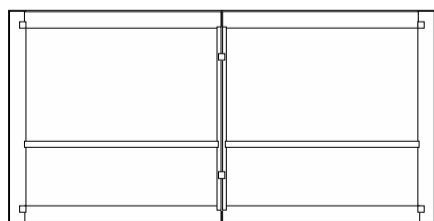

LM1G011313C

PC QC RC

LM1G012613C

PC QC RC

LM1G021313C

Meeting tables · Width 1600 mm

PC QC RC

LM1G011616C

PC QC RC

LM1G013216C

PC QC RC

LM1G021616C

<b>Straight desks</b> Width 800 mm				
	<b>MEASURES</b>	1320 x 800 mm	1600 x 800 mm	1800 x 800 mm
	<b>HEIGHT</b>	Height 740 mm	Height 740 mm	Height 740 mm
	<b>REFERENCE</b>	<b>LM1A011380C</b>	<b>LM1A011680C</b>	<b>LM1A011880C</b>