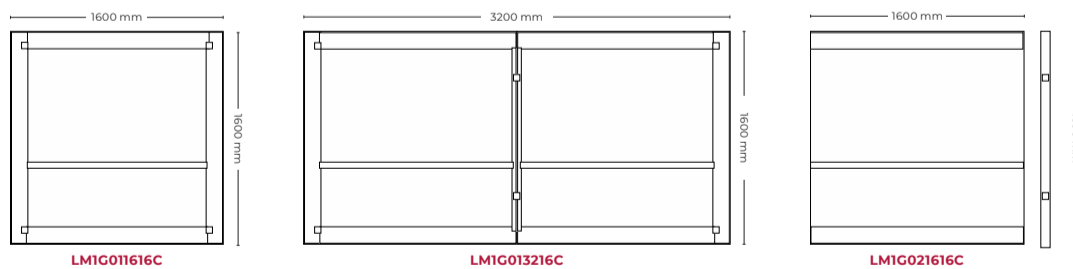

Meeting tables · Width 1600 mm