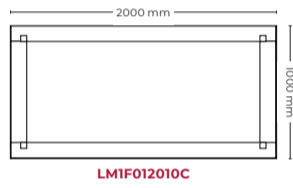

# LONGO

— By Ramos&Bassols —

Desks and separate storage units

Straight desks · Width 800 mm

Contract desks

Coffee tables · Height 320 mm

Meeting tables · Width 1000 mm

Meeting tables · Width 1200 mm

Meeting tables · Width 1320 mm

Meeting tables · Width 1600 mm

PC QC RC

LM1G013216C

PC QC RC

LM1G021616C

<b>Straight desks</b> Width 800 mm				
	<b>MEASURES</b>	1320 x 800 mm	1600 x 800 mm	1800 x 800 mm
	<b>HEIGHT</b>	Height 740 mm	Height 740 mm	Height 740 mm
	<b>REFERENCE</b>	<b>LM1A011380C</b>	<b>LM1A011680C</b>	<b>LM1A011880C</b>

Longo · Operative tables

<b>Contract desks</b> Width 660/900 mm		
<b>MEASURES</b>	1320 x 660 mm	900 x 900 mm
<b>HEIGHT</b>	Height 740 mm	Height 740 mm
<b>REFERENCE</b>	<b>LM1B011366C</b>	<b>LM1B019090C</b>