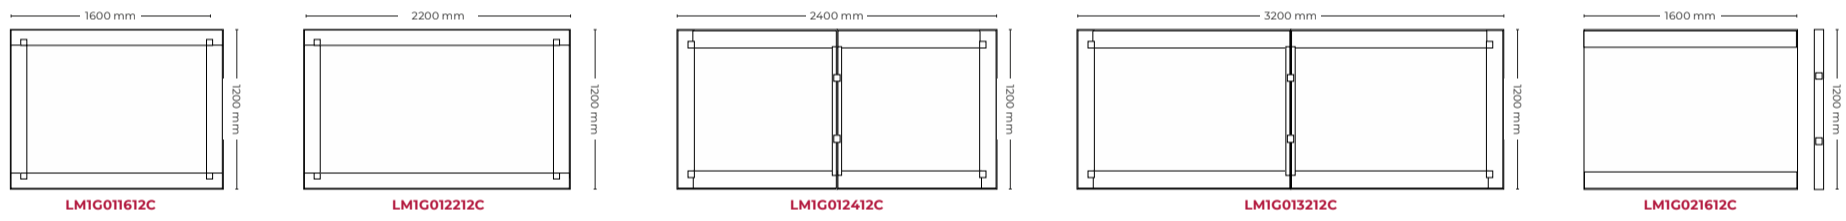

# LONGO

— By Ramos&Bassols —

Desks and separate storage units

Straight desks · Width 800 mm

Contract desks

Coffee tables · Height 320 mm

Meeting tables · Width 1000 mm

Meeting tables · Width 1200 mm

Longo · Operative tables

<b>Contract desks</b> Width 660/900 mm		
<b>MEASURES</b>	1320 x 660 mm	900 x 900 mm
<b>HEIGHT</b>	Height 740 mm	Height 740 mm
<b>REFERENCE</b>	<b>LM1B011366C</b>	<b>LM1B019090C</b>