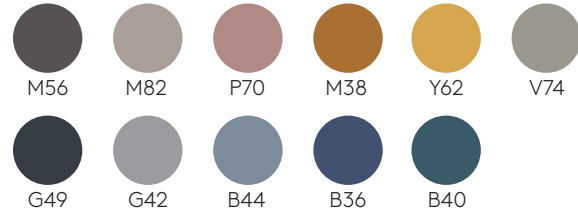

Aluminum frames

M1 colours

M2 colours

Tabletops

Lacquered MDF 13mm

W1 colours

W2 colours

Oak & walnut veneer 13mm

Oak

Walnut

Melamine 13mm

Solid HPL 12mm black core

Solid FENIX® 12mm