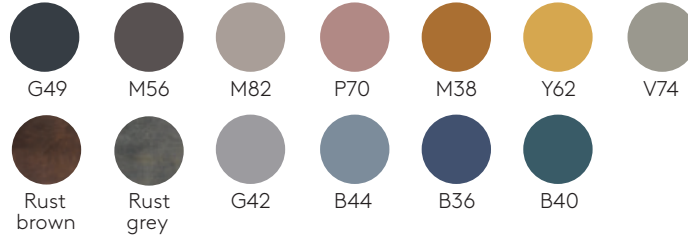

Aluminum frames

M1 colours

M2 colours

Tabletops

Lacquered MDF 13mm

W1 colours

W2 colours

Oak & walnut veneer 13mm

Oak

Walnut

Melamine 13mm

Solid HPL 12mm black core

Solid FENIX® 12mm